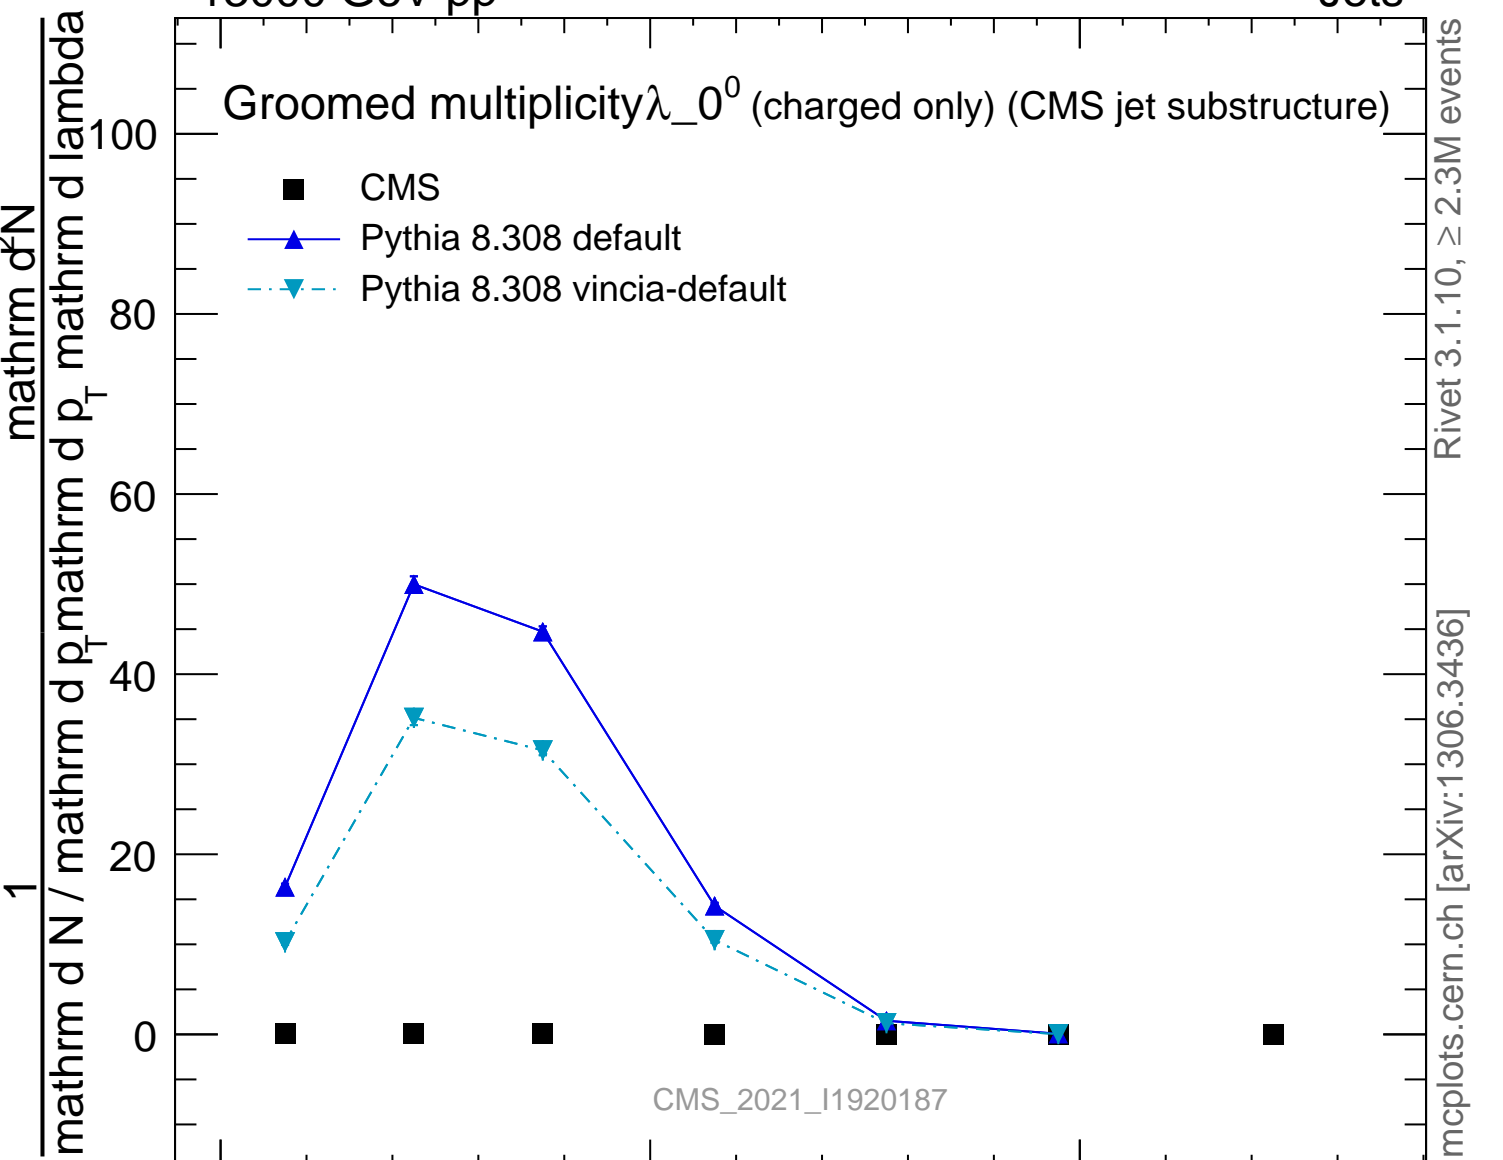

13000 GeV pp

Jets

Groomed multiplicity λ_0^0 (charged only) (CMS jet substructure)

- CMS
- ▲ Pythia 8.308 default
- ▼ Pythia 8.308 vincia-default

Rivet 3.1.10, $\geq 2.3M$ events
mcplots.cern.ch [arXiv:1306.3436]