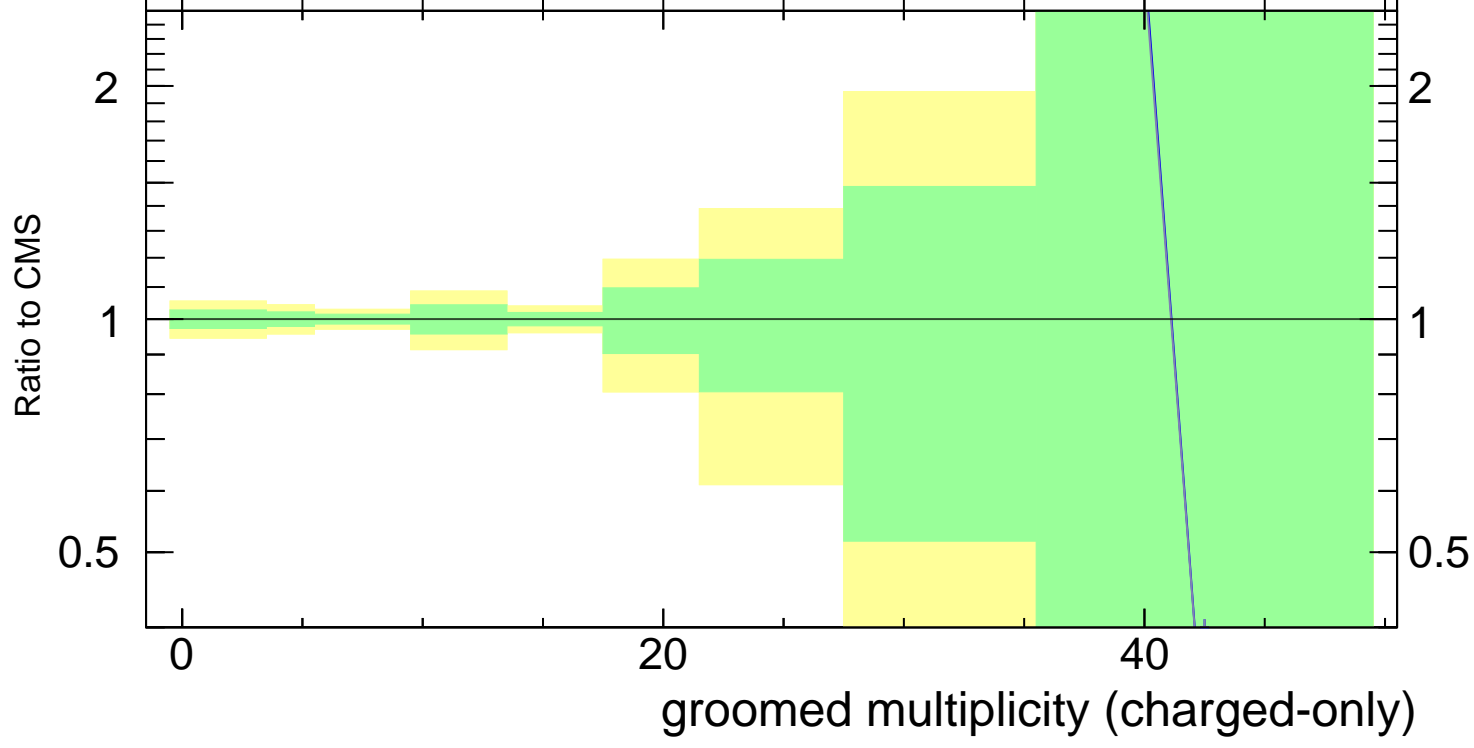

Groomed multiplicity λ_{0^0} (charged only) (CMS jet substructure)

- CMS
- ▲ Pythia 8.308 default
- ▲ Pythia 8.308 default-noCR

CMS_2021_I1920187

mcplots.cern.ch [arXiv:1306.3436]

Rivet 3.1.10, ≥ 3.4M events