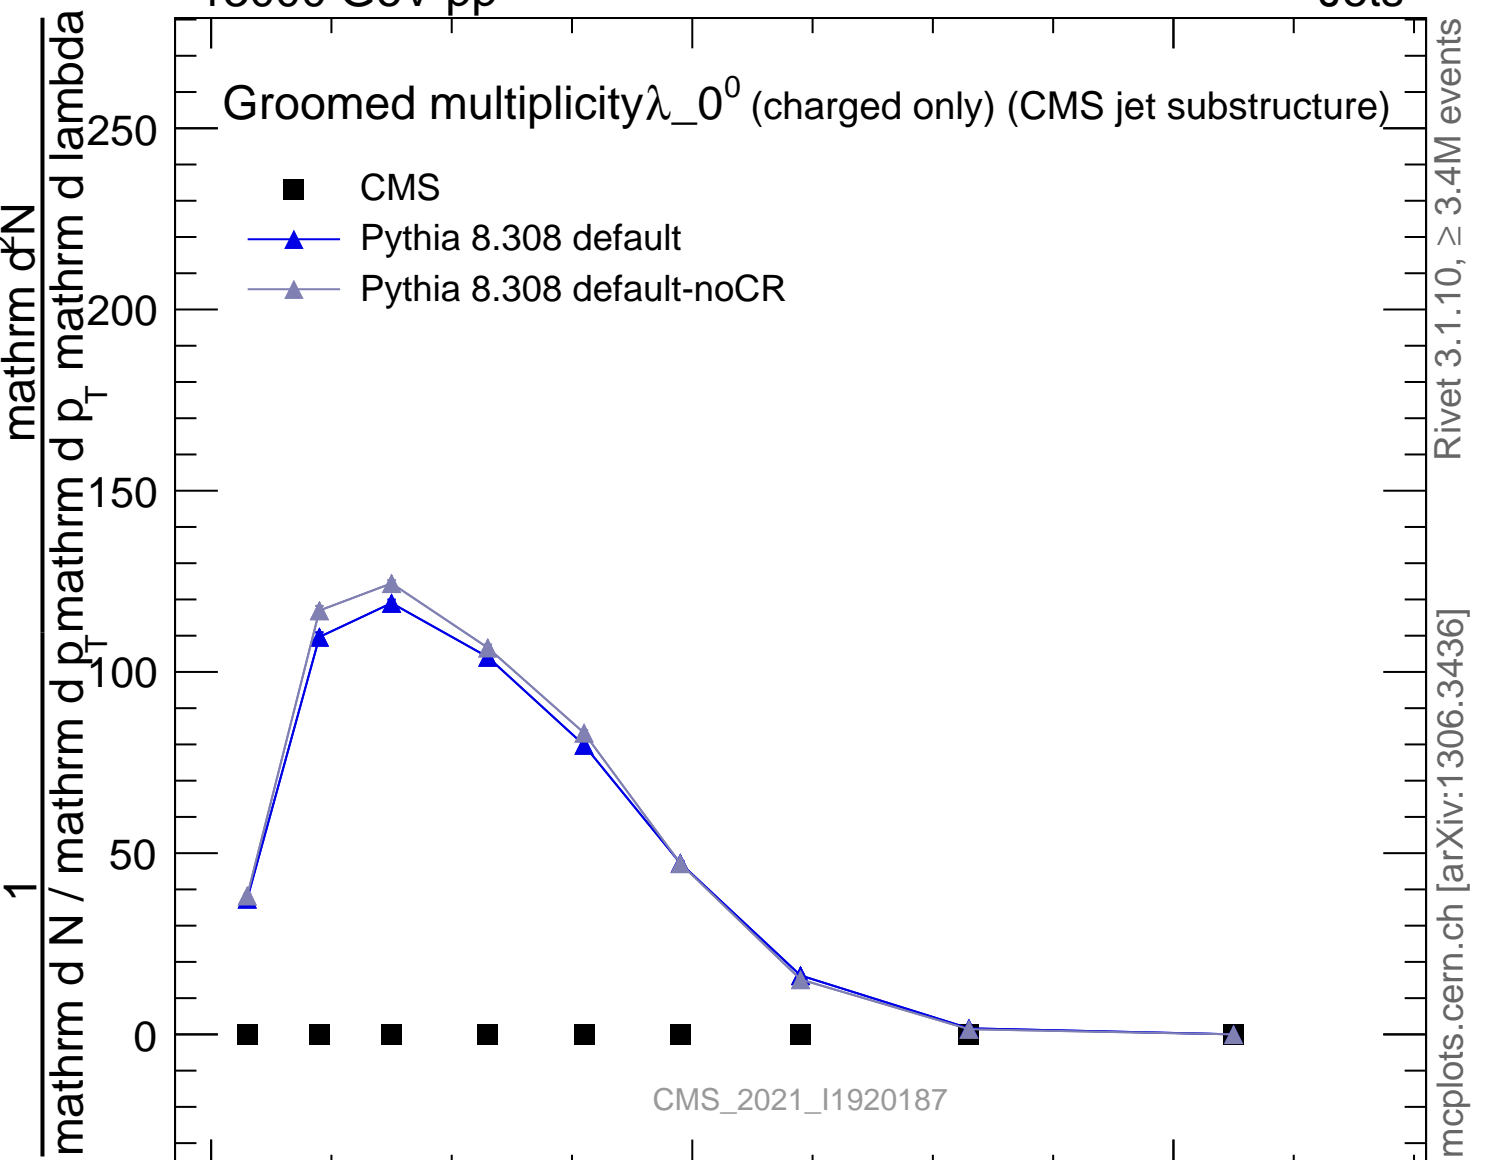

Groomed multiplicity λ_{0^0} (charged only) (CMS jet substructure)

- CMS
- ▲ Pythia 8.308 default
- ▲ Pythia 8.308 default-noCR

CMS_2021_I1920187

mcplots.cern.ch [arXiv:1306.3436]

Rivet 3.1.10, ≥ 3.4M events