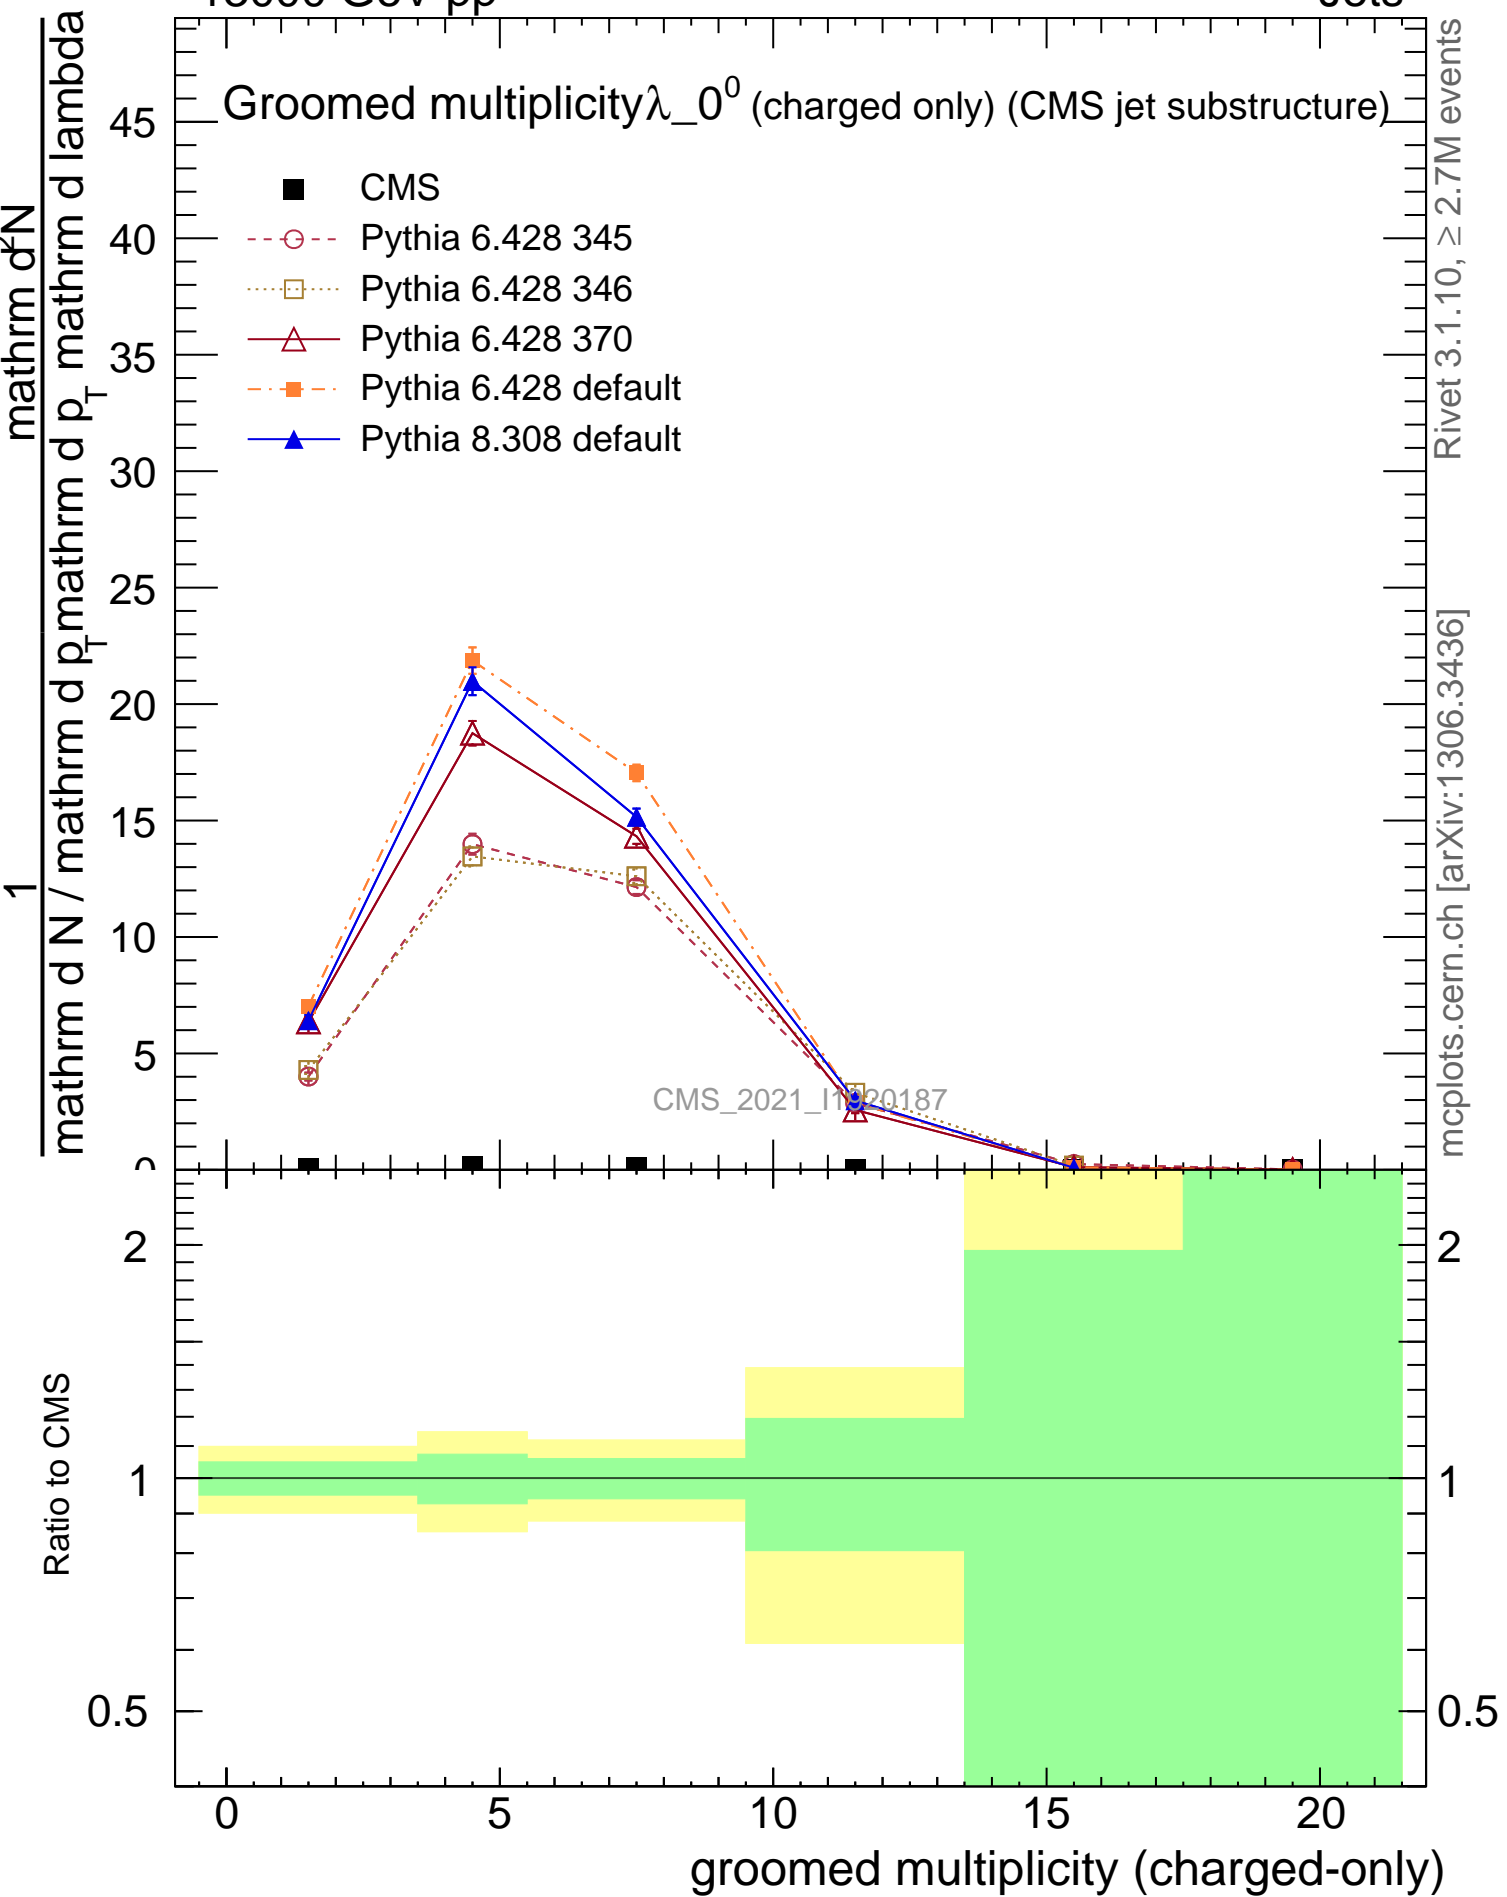

Groomed multiplicity  $\lambda_0^0$  (charged only) (CMS jet substructure)

- CMS
- Pythia 6.428 345
- Pythia 6.428 346
- △- Pythia 6.428 370
- Pythia 6.428 default
- ▲- Pythia 8.308 default

Rivet 3.1.10, ≥ 2.7M events

mcplots.cern.ch [arXiv:1306.3436]

CMS\_2021\_I1120187