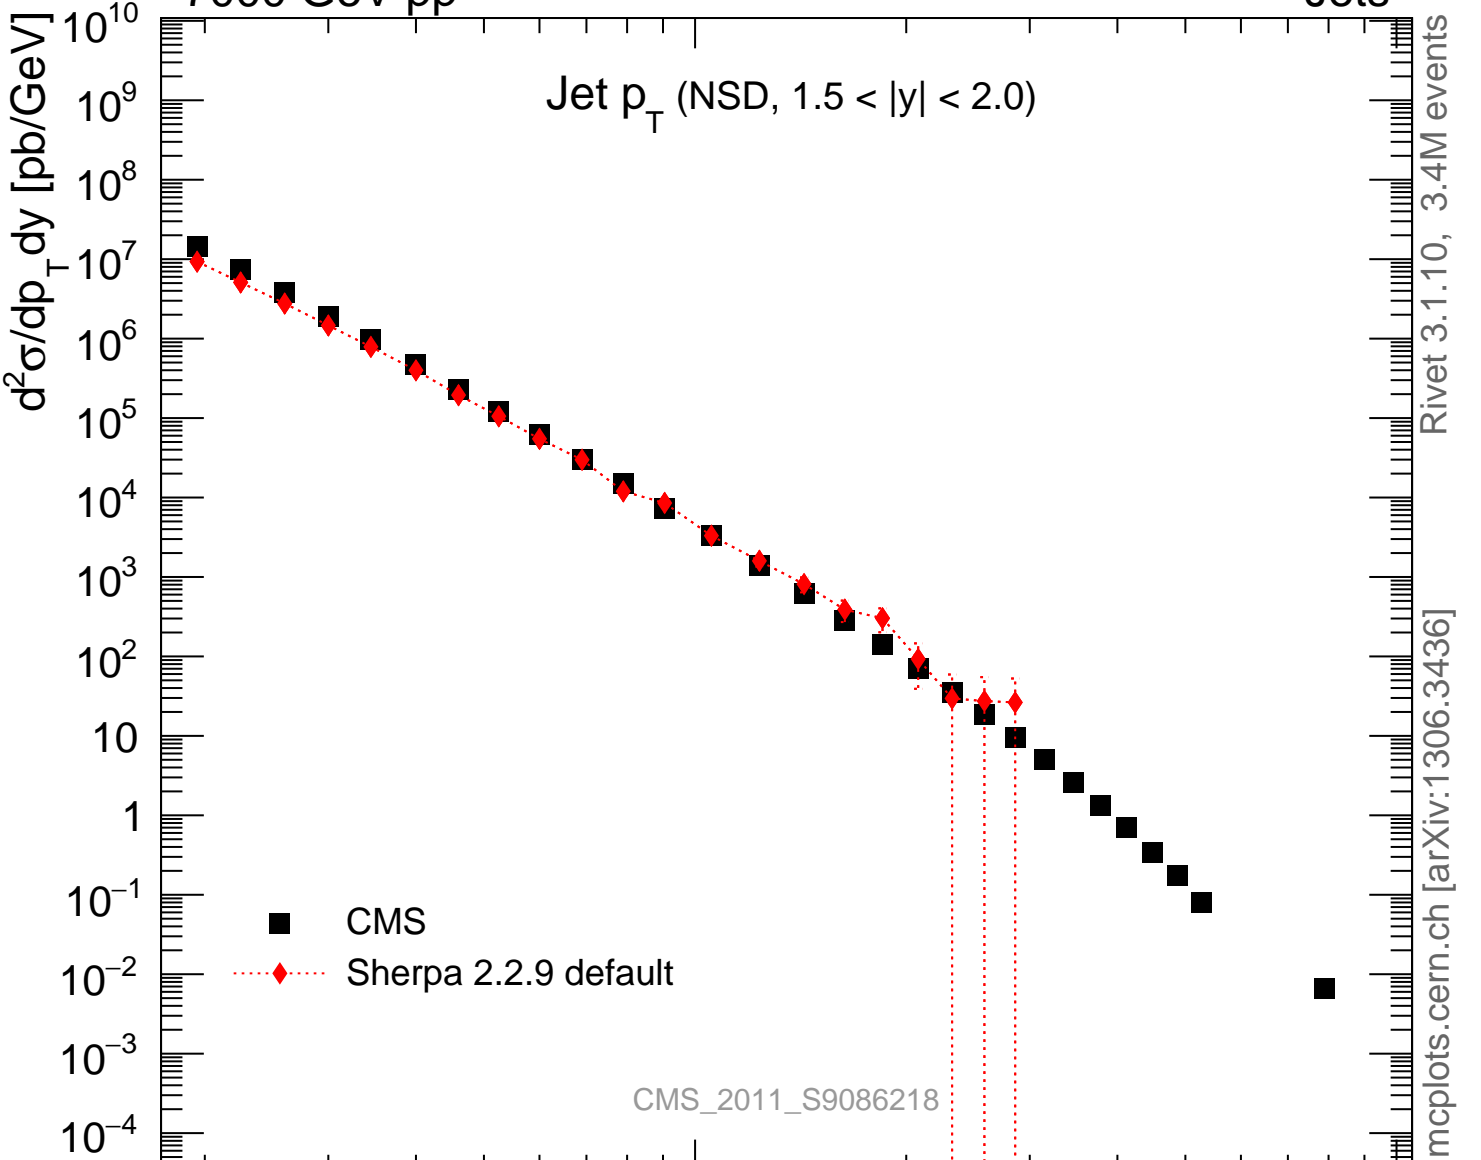

Jet  $p_T$  (NSD,  $1.5 < |y| < 2.0$ )

Rivet 3.1.10, 3.4M events  
mcplots.cern.ch [arXiv:1306.3436]