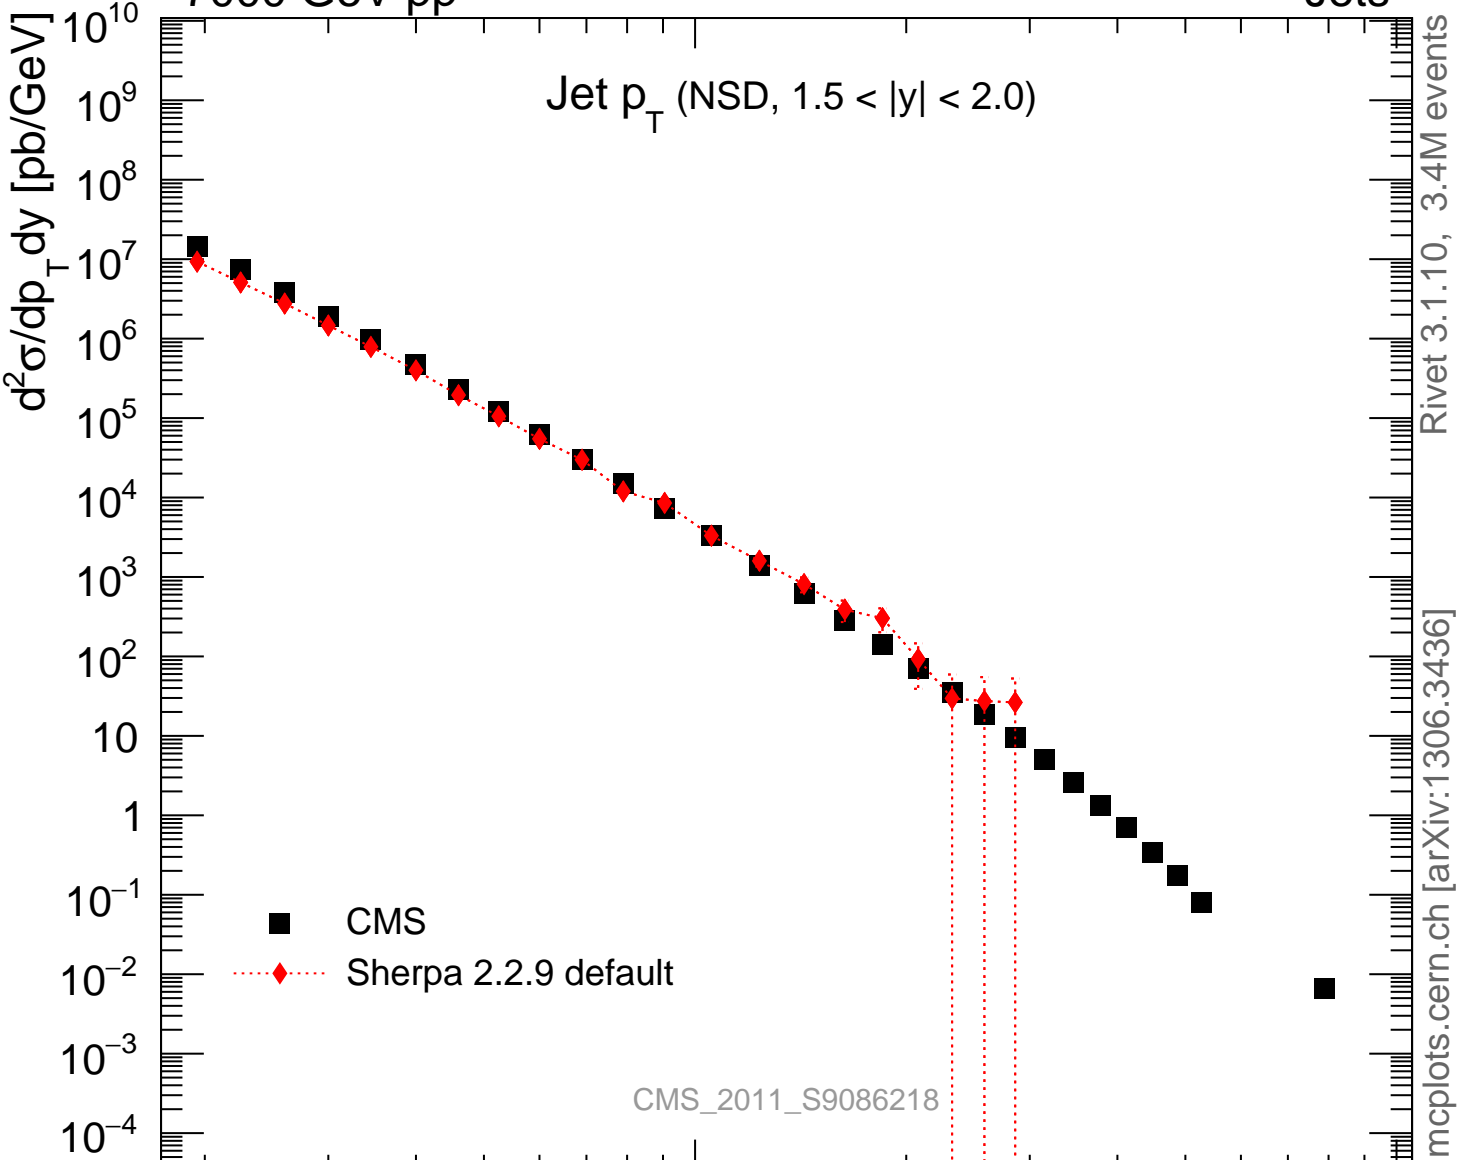

Jet p_T (NSD, $1.5 < |y| < 2.0$)

Rivet 3.1.10, 3.4M events
mcplots.cern.ch [arXiv:1306.3436]