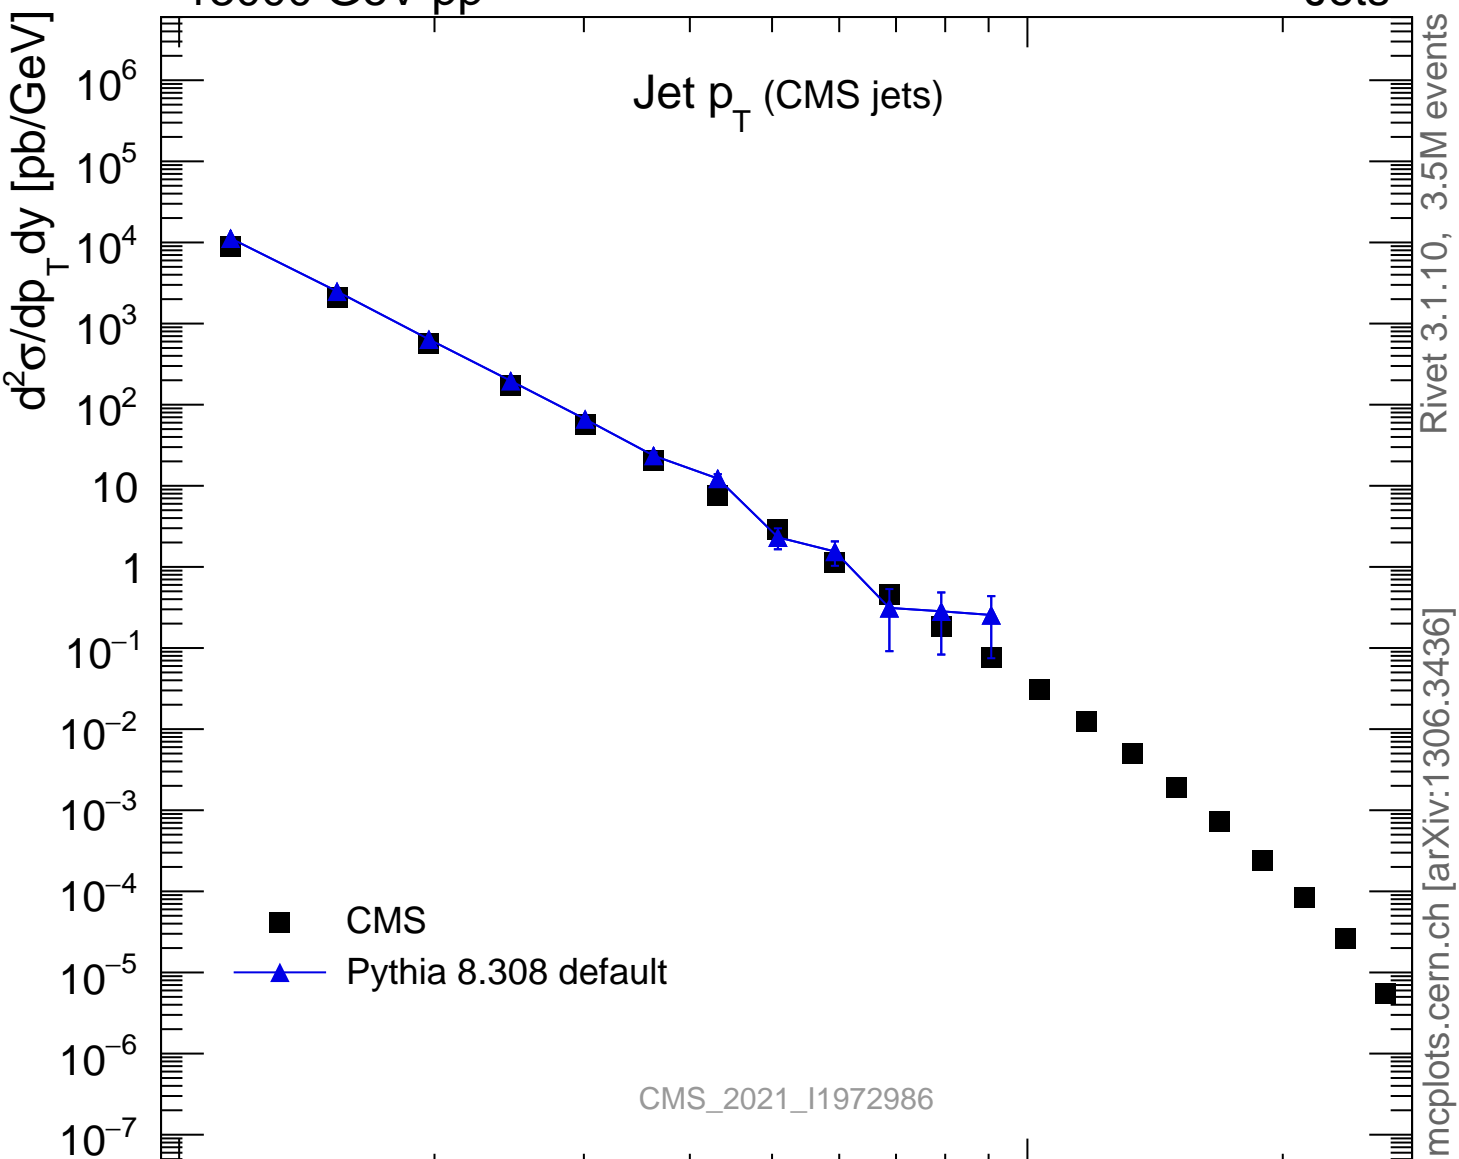

13000 GeV pp

Jets

Jet p_T (CMS jets)

CMS_2021_I1972986