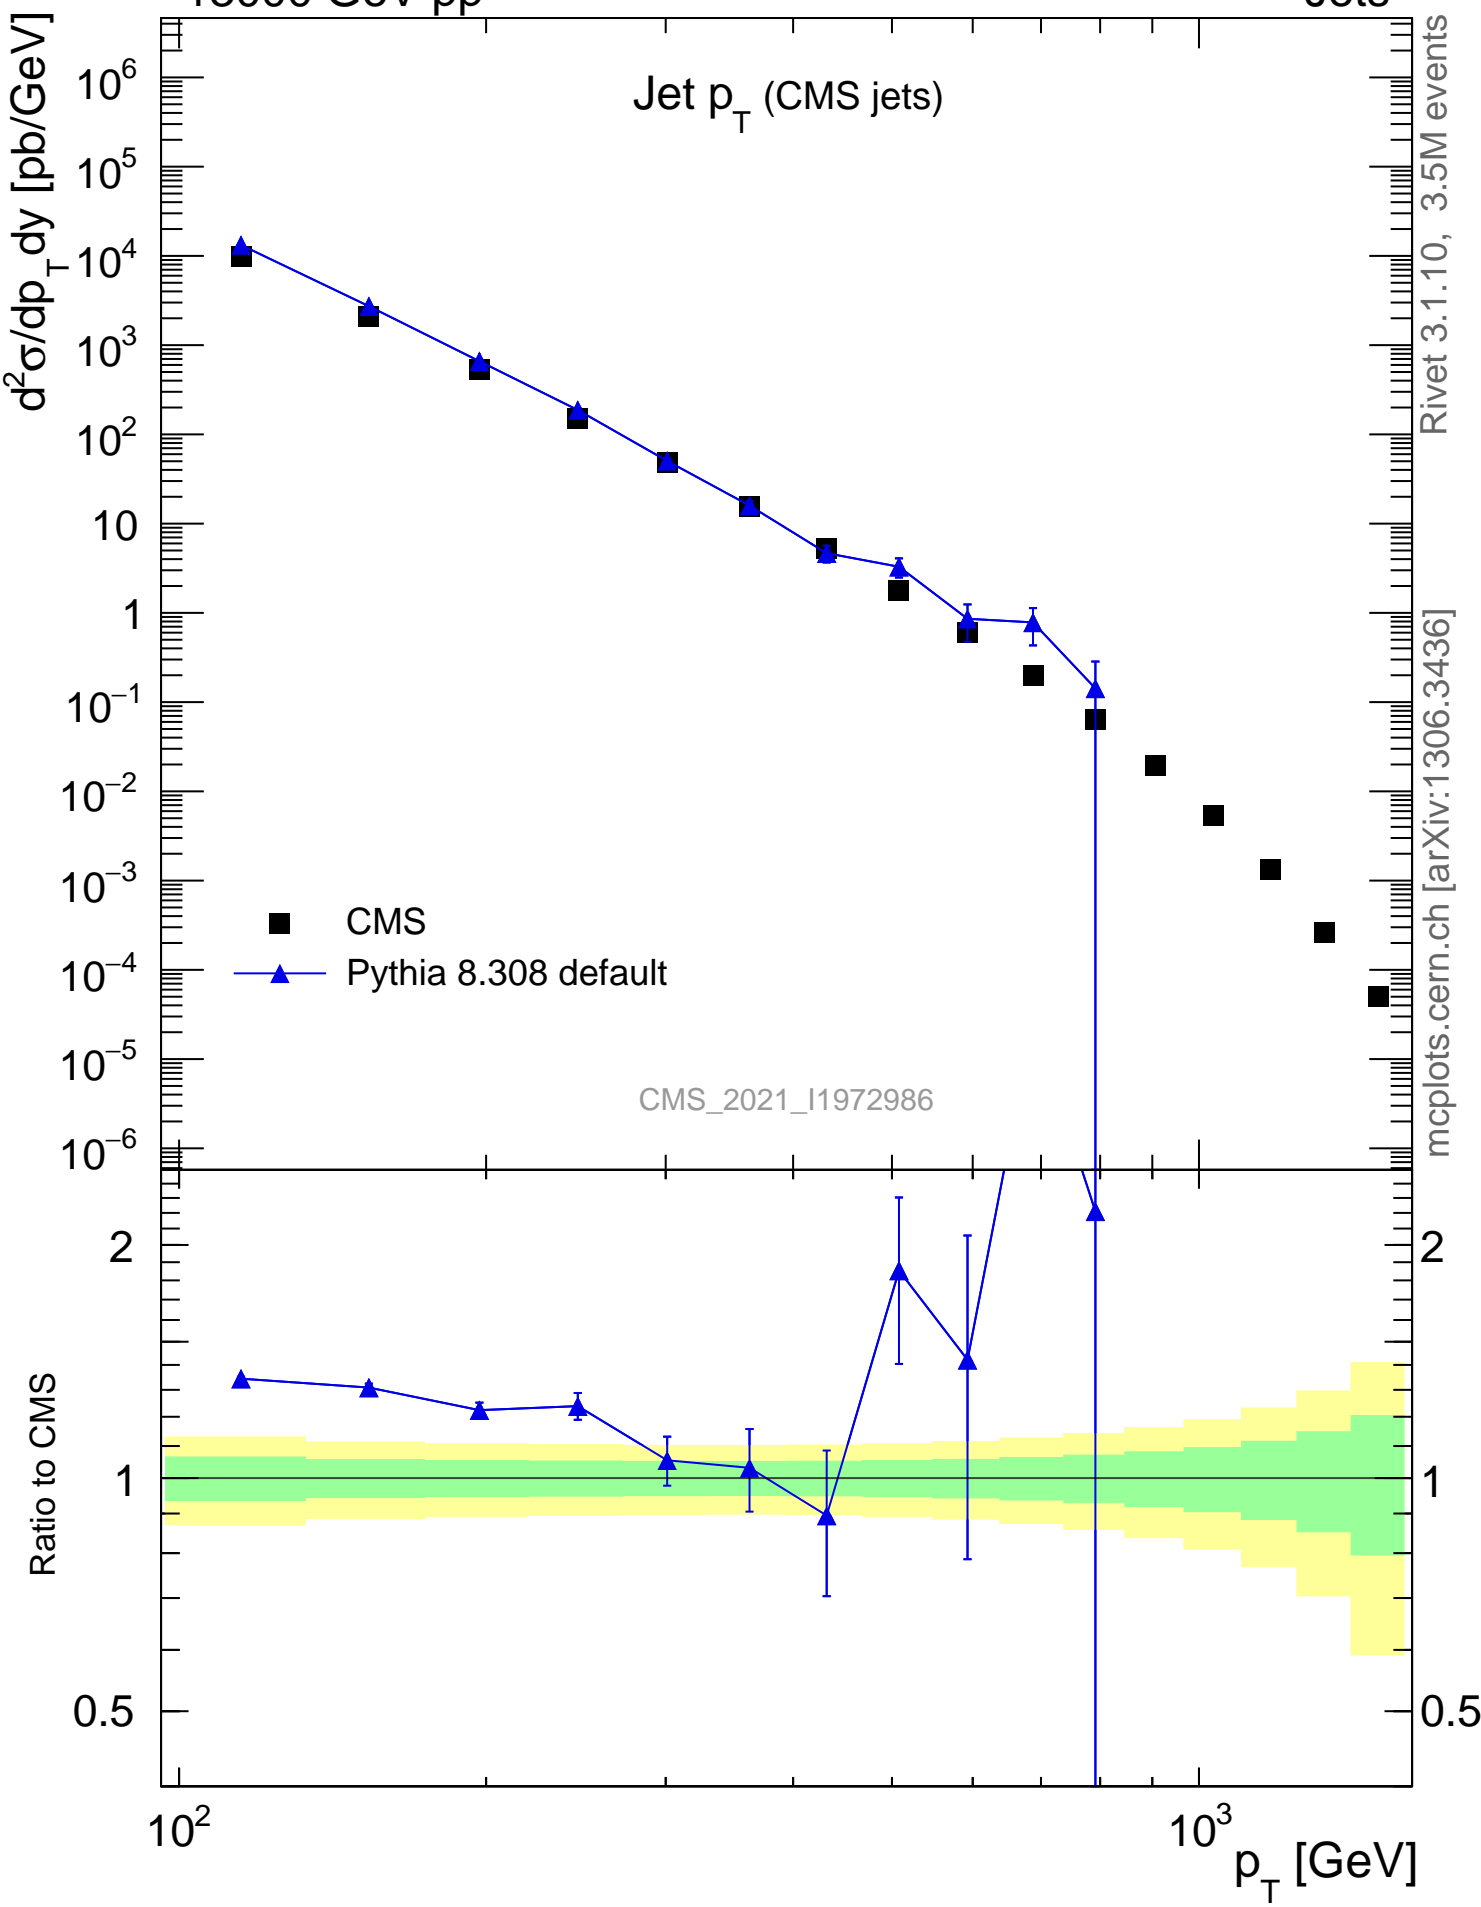

13000 GeV pp

Jets

Jet  $p_T$  (CMS jets)

Rivet 3.1.10, 3.5M events  
mcplots.cern.ch [arXiv:1306.3436]

CMS\_2021\_I1972986