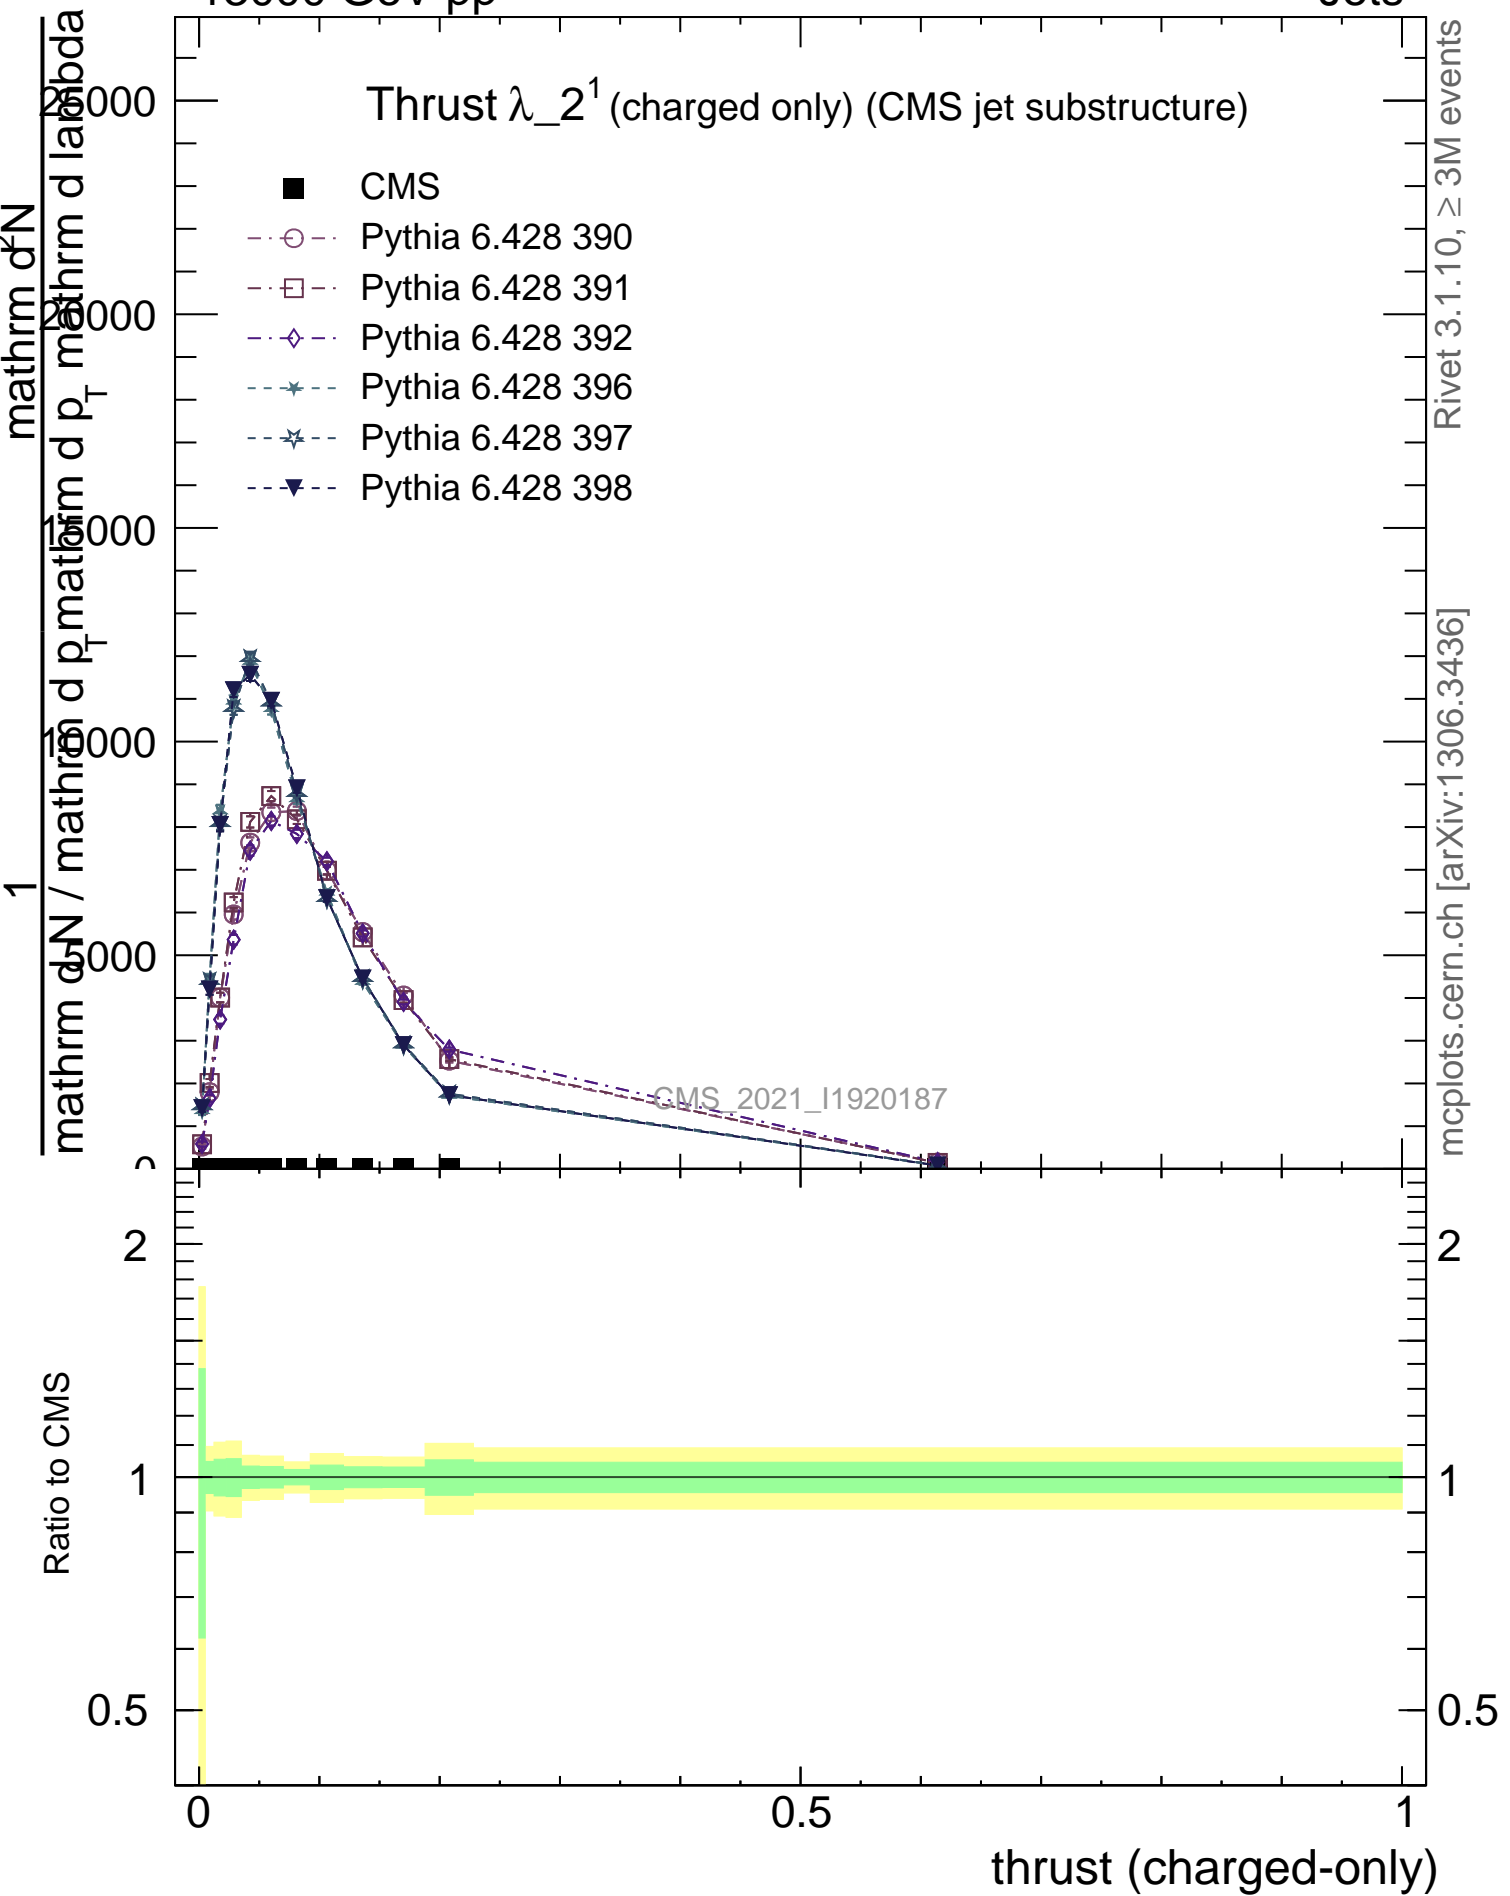

13000 GeV pp

Jets

Rivet 3.1.10, ≥ 3M events

mcplots.cern.ch [arXiv:1306.3436]

CMS 2021\_I1920187