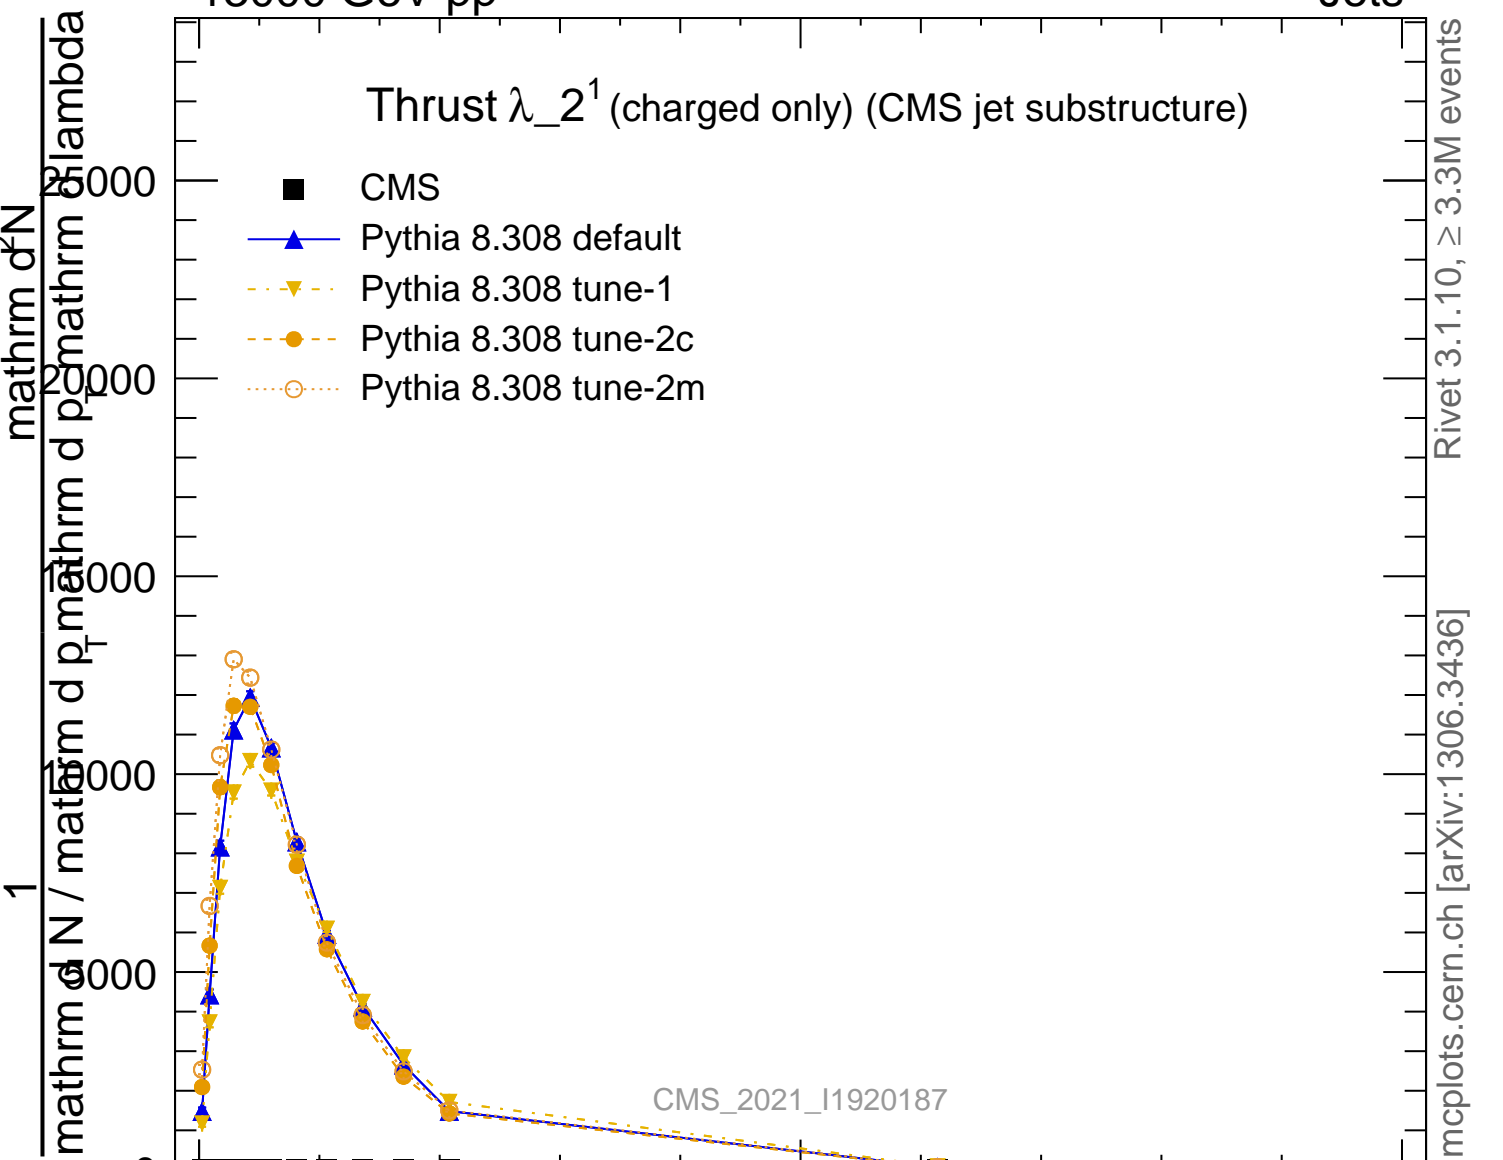

Thrust λ_{21} (charged only) (CMS jet substructure)

- CMS
- ▲ Pythia 8.308 default
- ▼ Pythia 8.308 tune-1
- Pythia 8.308 tune-2c
- Pythia 8.308 tune-2m

CMS_2021_I1920187

Rivet 3.1.10, ≥ 3.3M events
mcplots.cern.ch [arXiv:1306.3436]