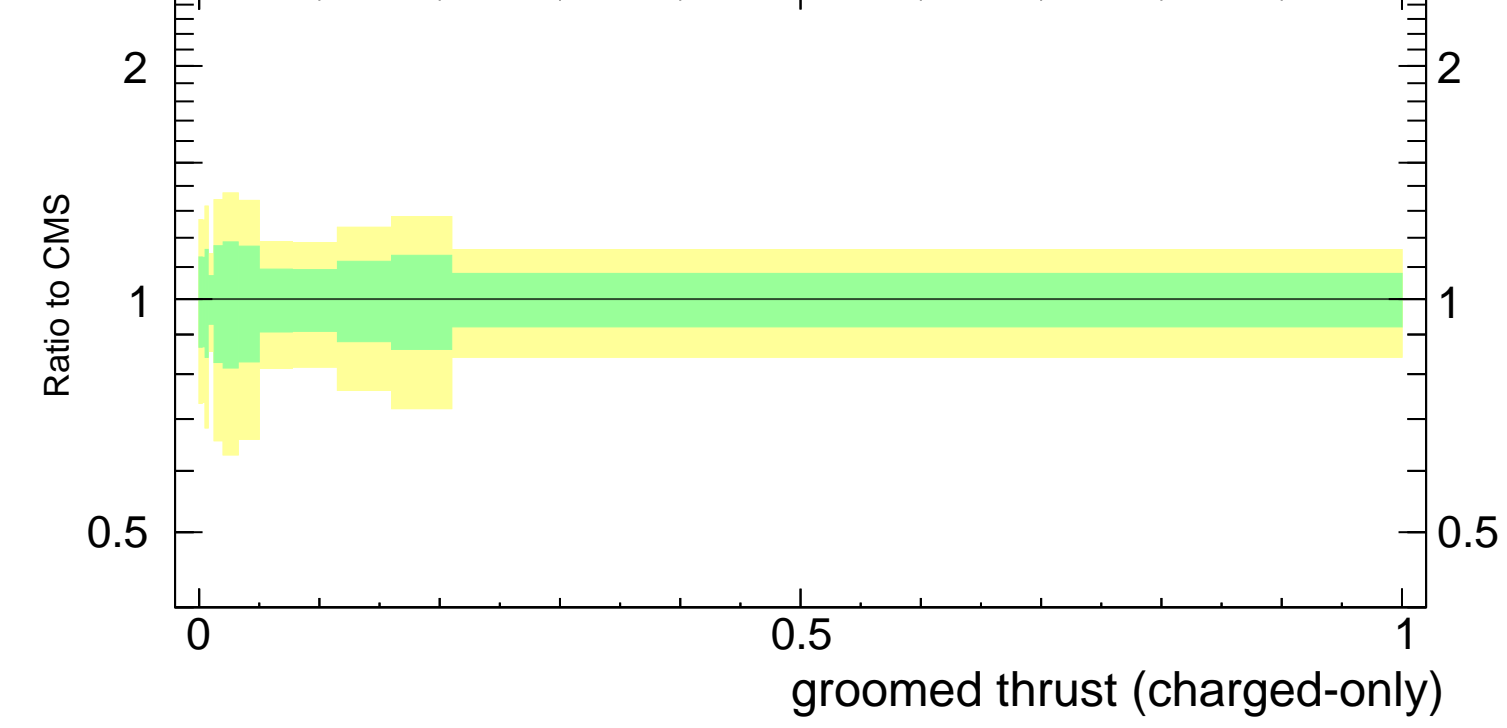

Groomed thrust $\lambda_{2,1}$ (charged only) (CMS jet substructure)

- CMS
- ▲ Pythia 8.308 default
- Pythia 8.308 tune-A14-CTEQL1
- - - Pythia 8.308 tune-A14-MSTW2008LO
- ⋯ Pythia 8.308 tune-A14-NNPDF2.3LO
- - Δ Pythia 8.308 tune-CUETP8S1

CMS_2021_I1920187

mcplots.cern.ch [arXiv:1306.3436]

Rivet 3.1.10, ≥ 2.7M events