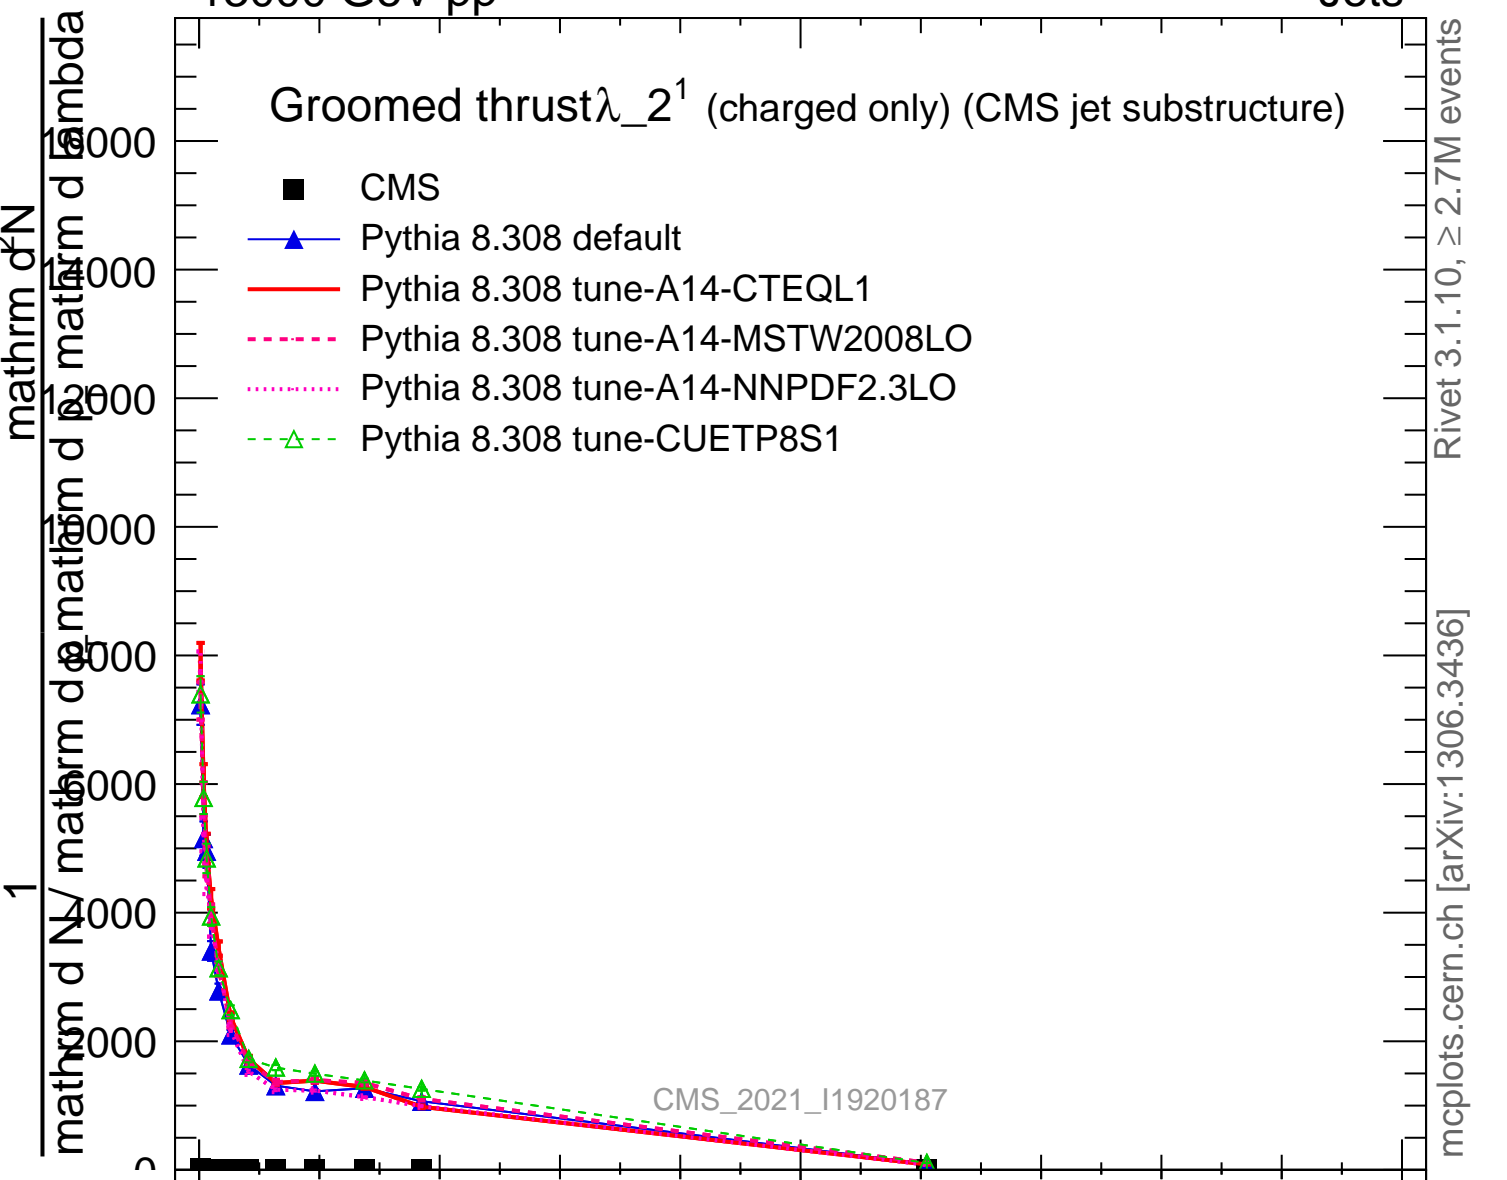

Groomed thrust $\lambda_{2,1}$ (charged only) (CMS jet substructure)

- CMS
- ▲ Pythia 8.308 default
- Pythia 8.308 tune-A14-CTEQL1
- - - Pythia 8.308 tune-A14-MSTW2008LO
- ⋯ Pythia 8.308 tune-A14-NNPDF2.3LO
- - Δ Pythia 8.308 tune-CUETP8S1

CMS_2021_I1920187

mcplots.cern.ch [arXiv:1306.3436]

Rivet 3.1.10, ≥ 2.7M events