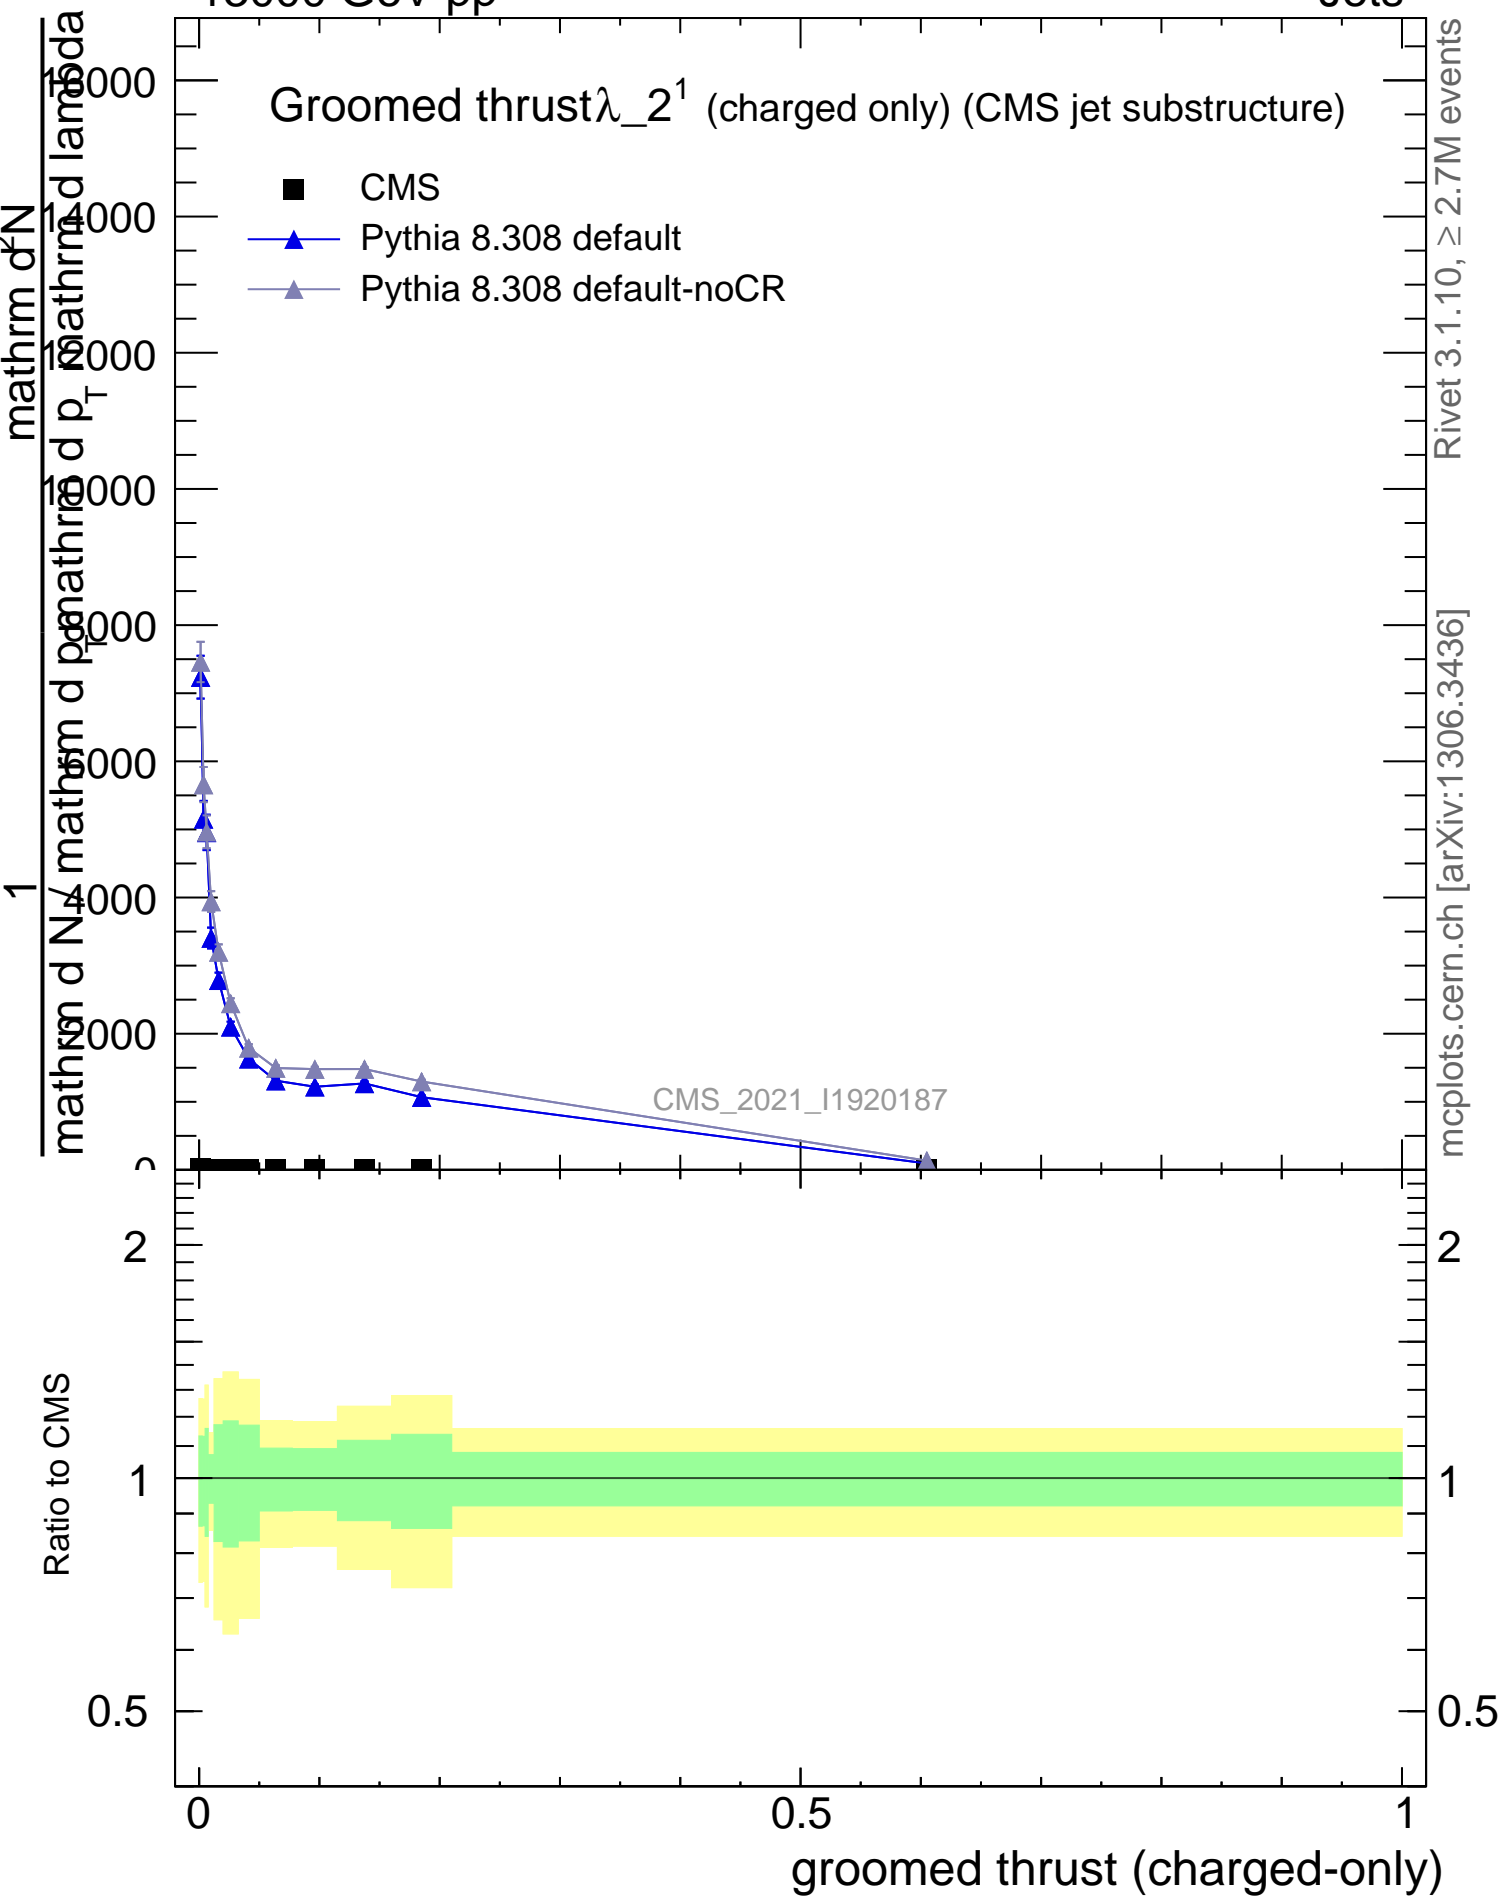

Groomed thrust  $\lambda_{2^1}$  (charged only) (CMS jet substructure)

- CMS
- ▲ Pythia 8.308 default
- ▲ Pythia 8.308 default-noCR

Rivet 3.1.10,  $\geq 2.7M$  events  
mcplots.cern.ch [arXiv:1306.3436]