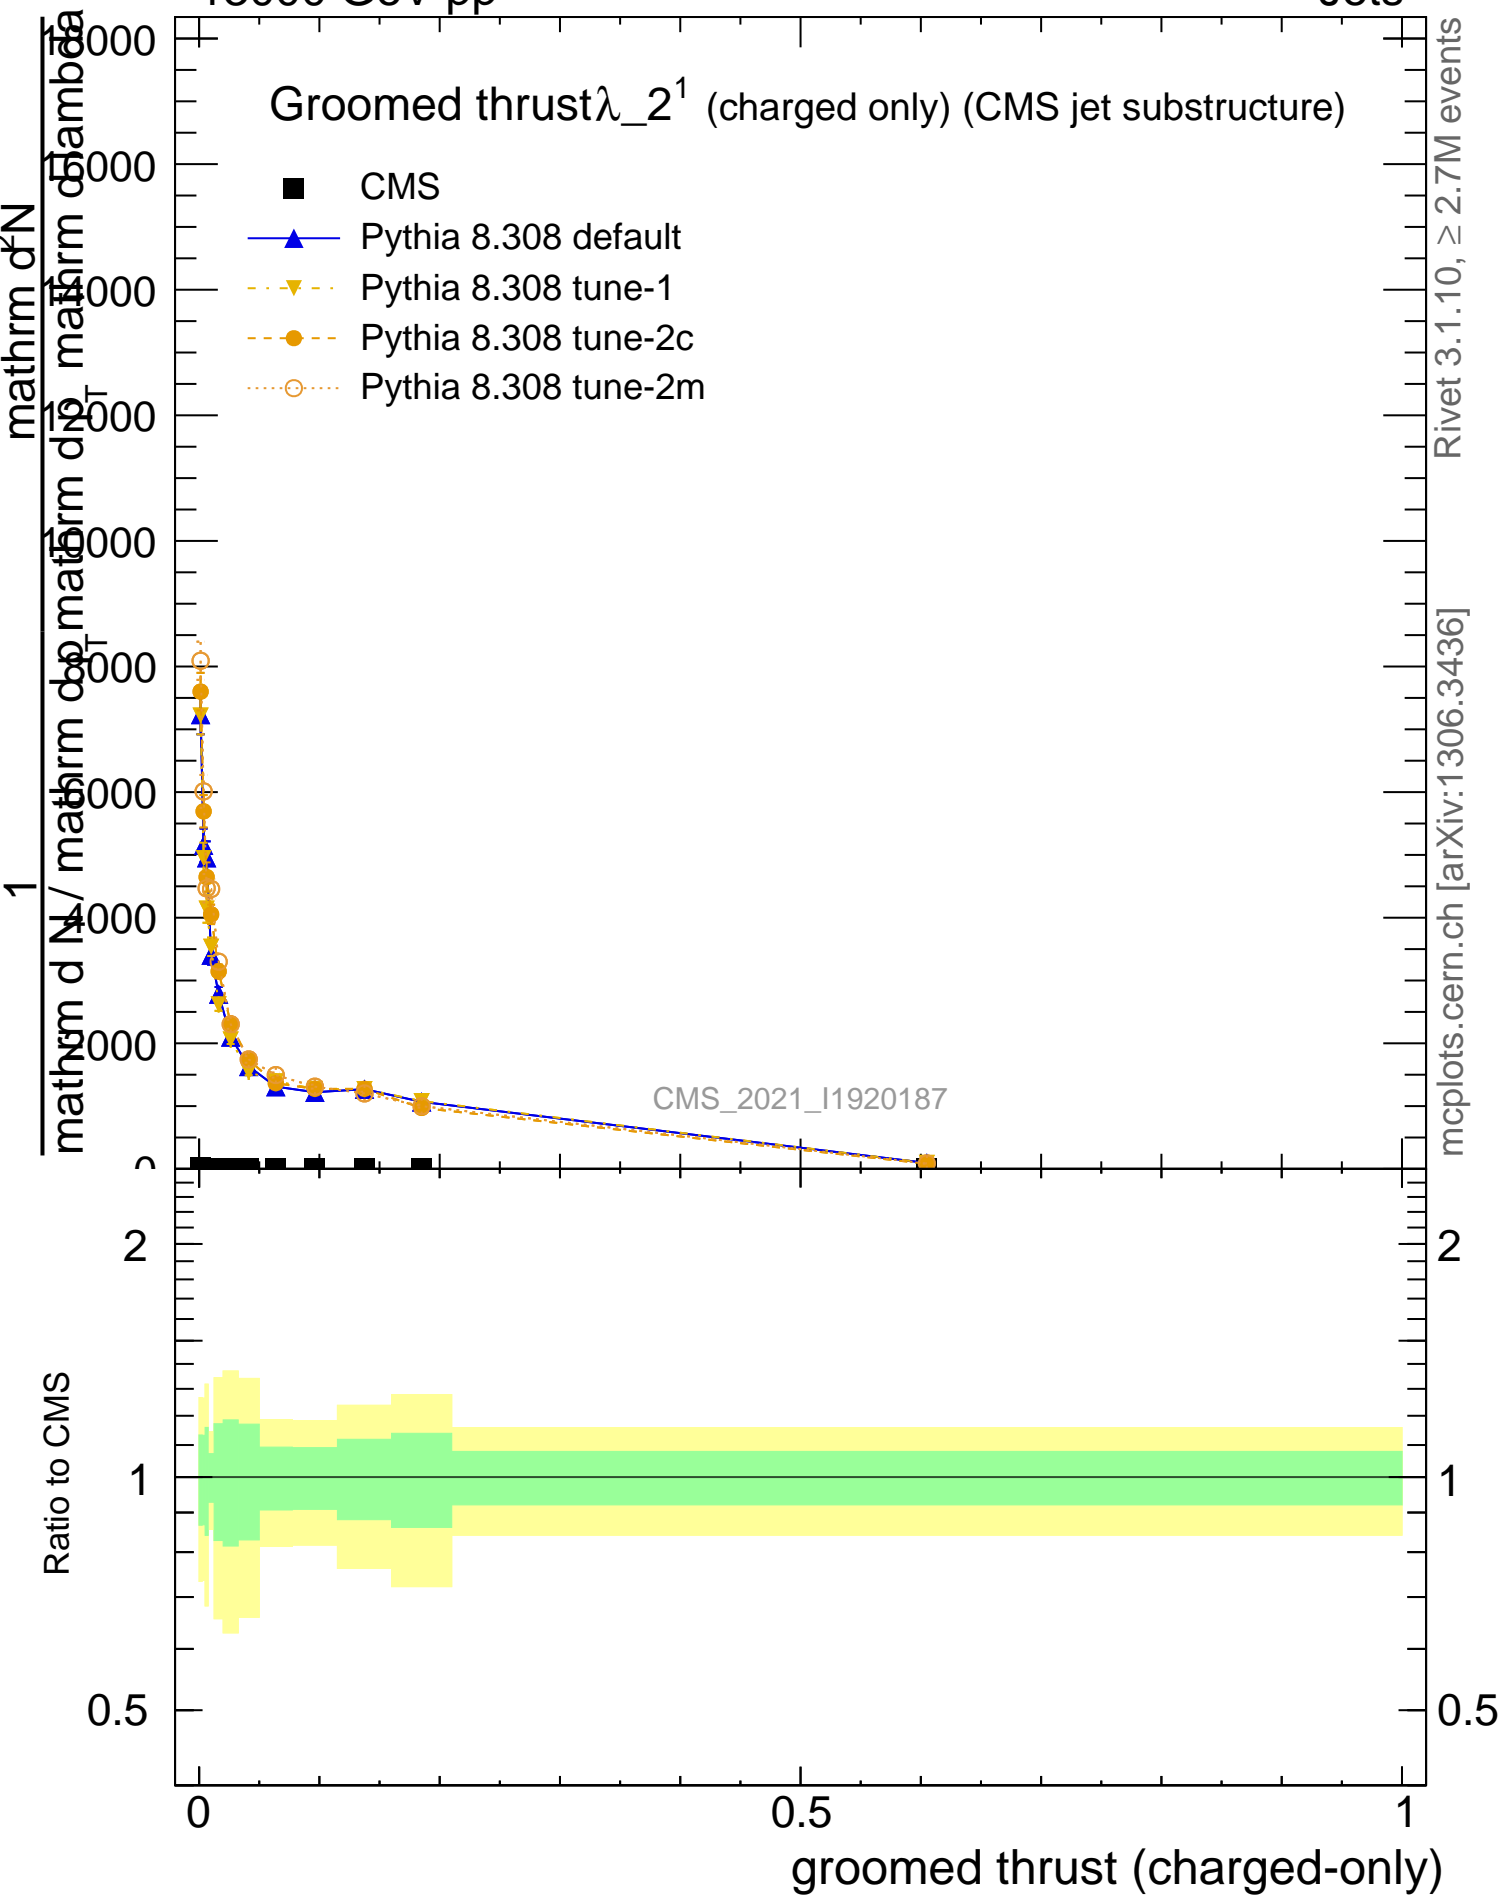

Groomed thrust  $\lambda_{2,1}$  (charged only) (CMS jet substructure)

- CMS
- ▲ Pythia 8.308 default
- ▼ Pythia 8.308 tune-1
- Pythia 8.308 tune-2c
- Pythia 8.308 tune-2m

Rivet 3.1.10,  $\geq 2.7M$  events

mcplots.cern.ch [arXiv:1306.3436]