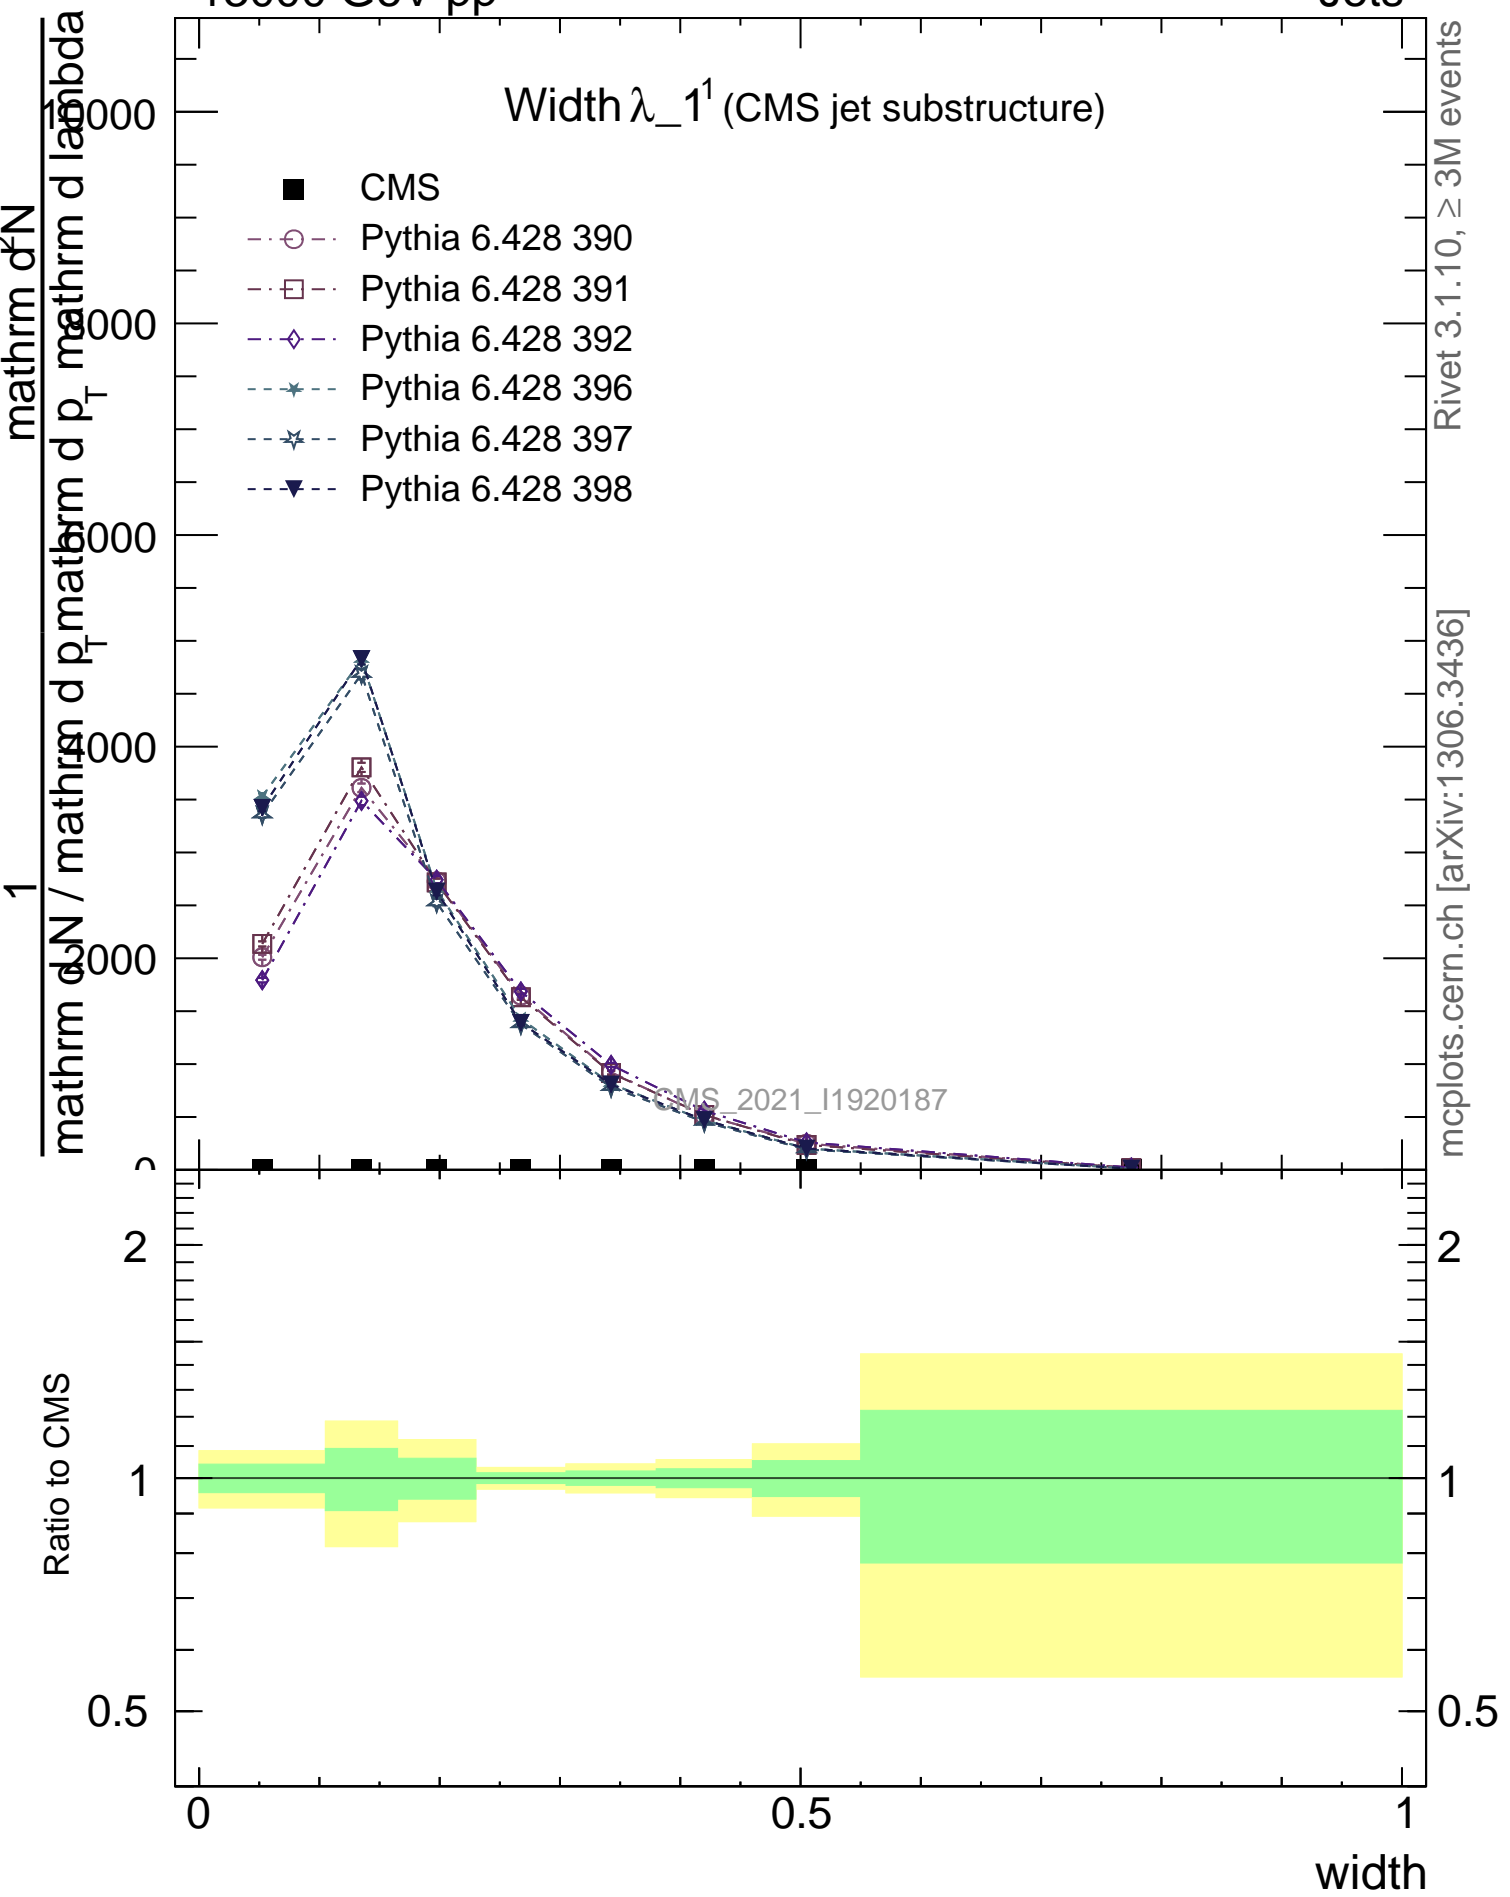

Width  $\lambda_{-1}$  (CMS jet substructure)

CMS\_2021\_11920187