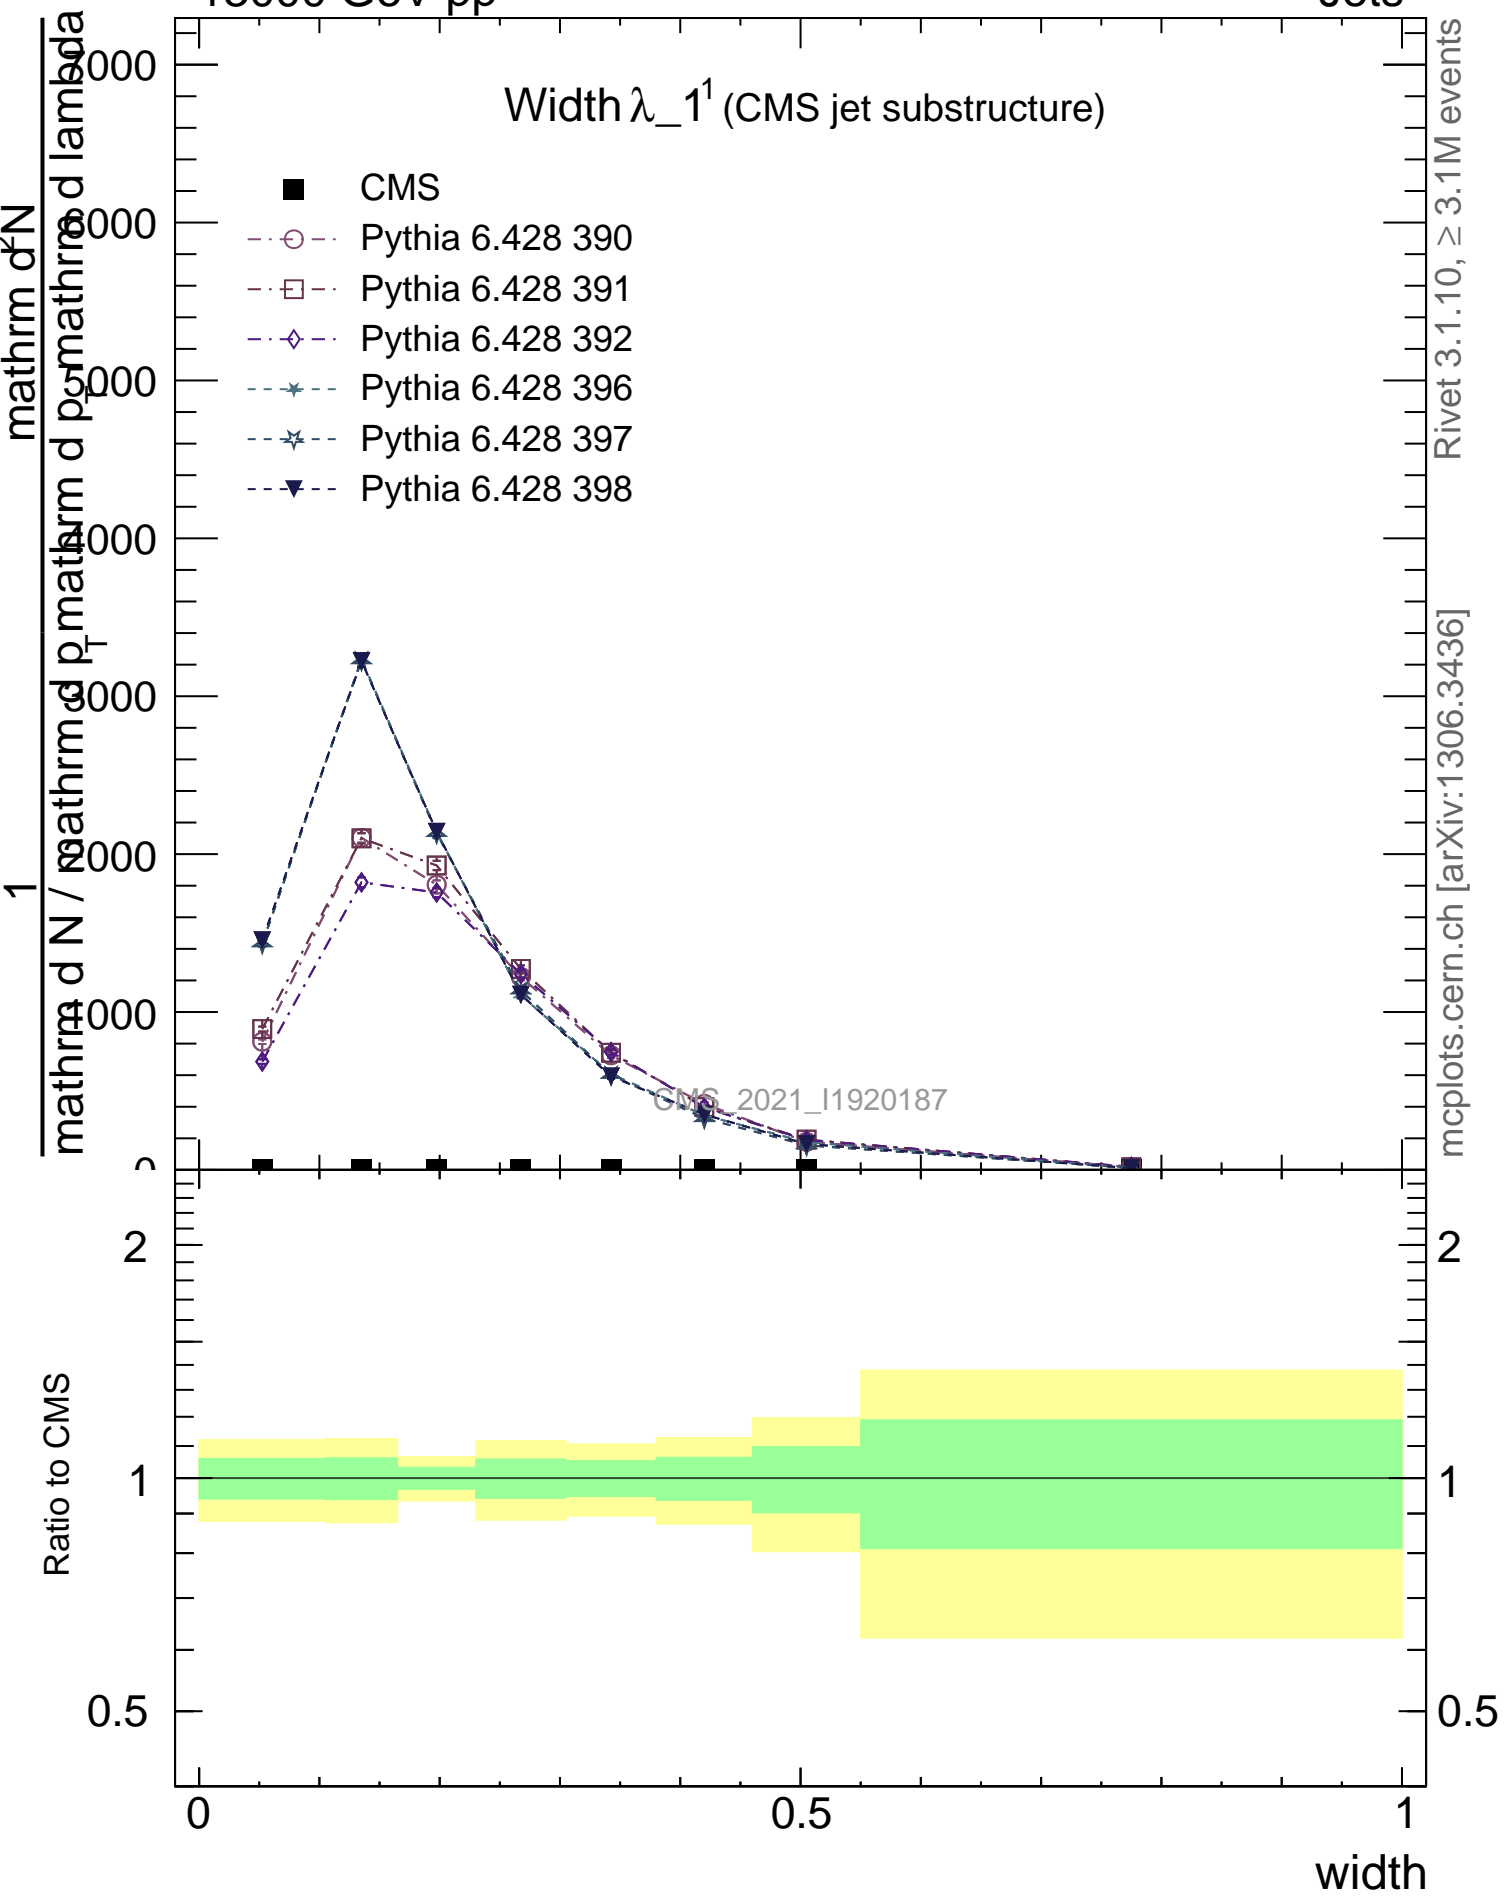

Width  $\lambda_{-1}$  (CMS jet substructure)

CMS\_2021\_11920187

Rivet 3.1.10, ≥ 3.1M events  
mcplots.cern.ch [arXiv:1306.3436]