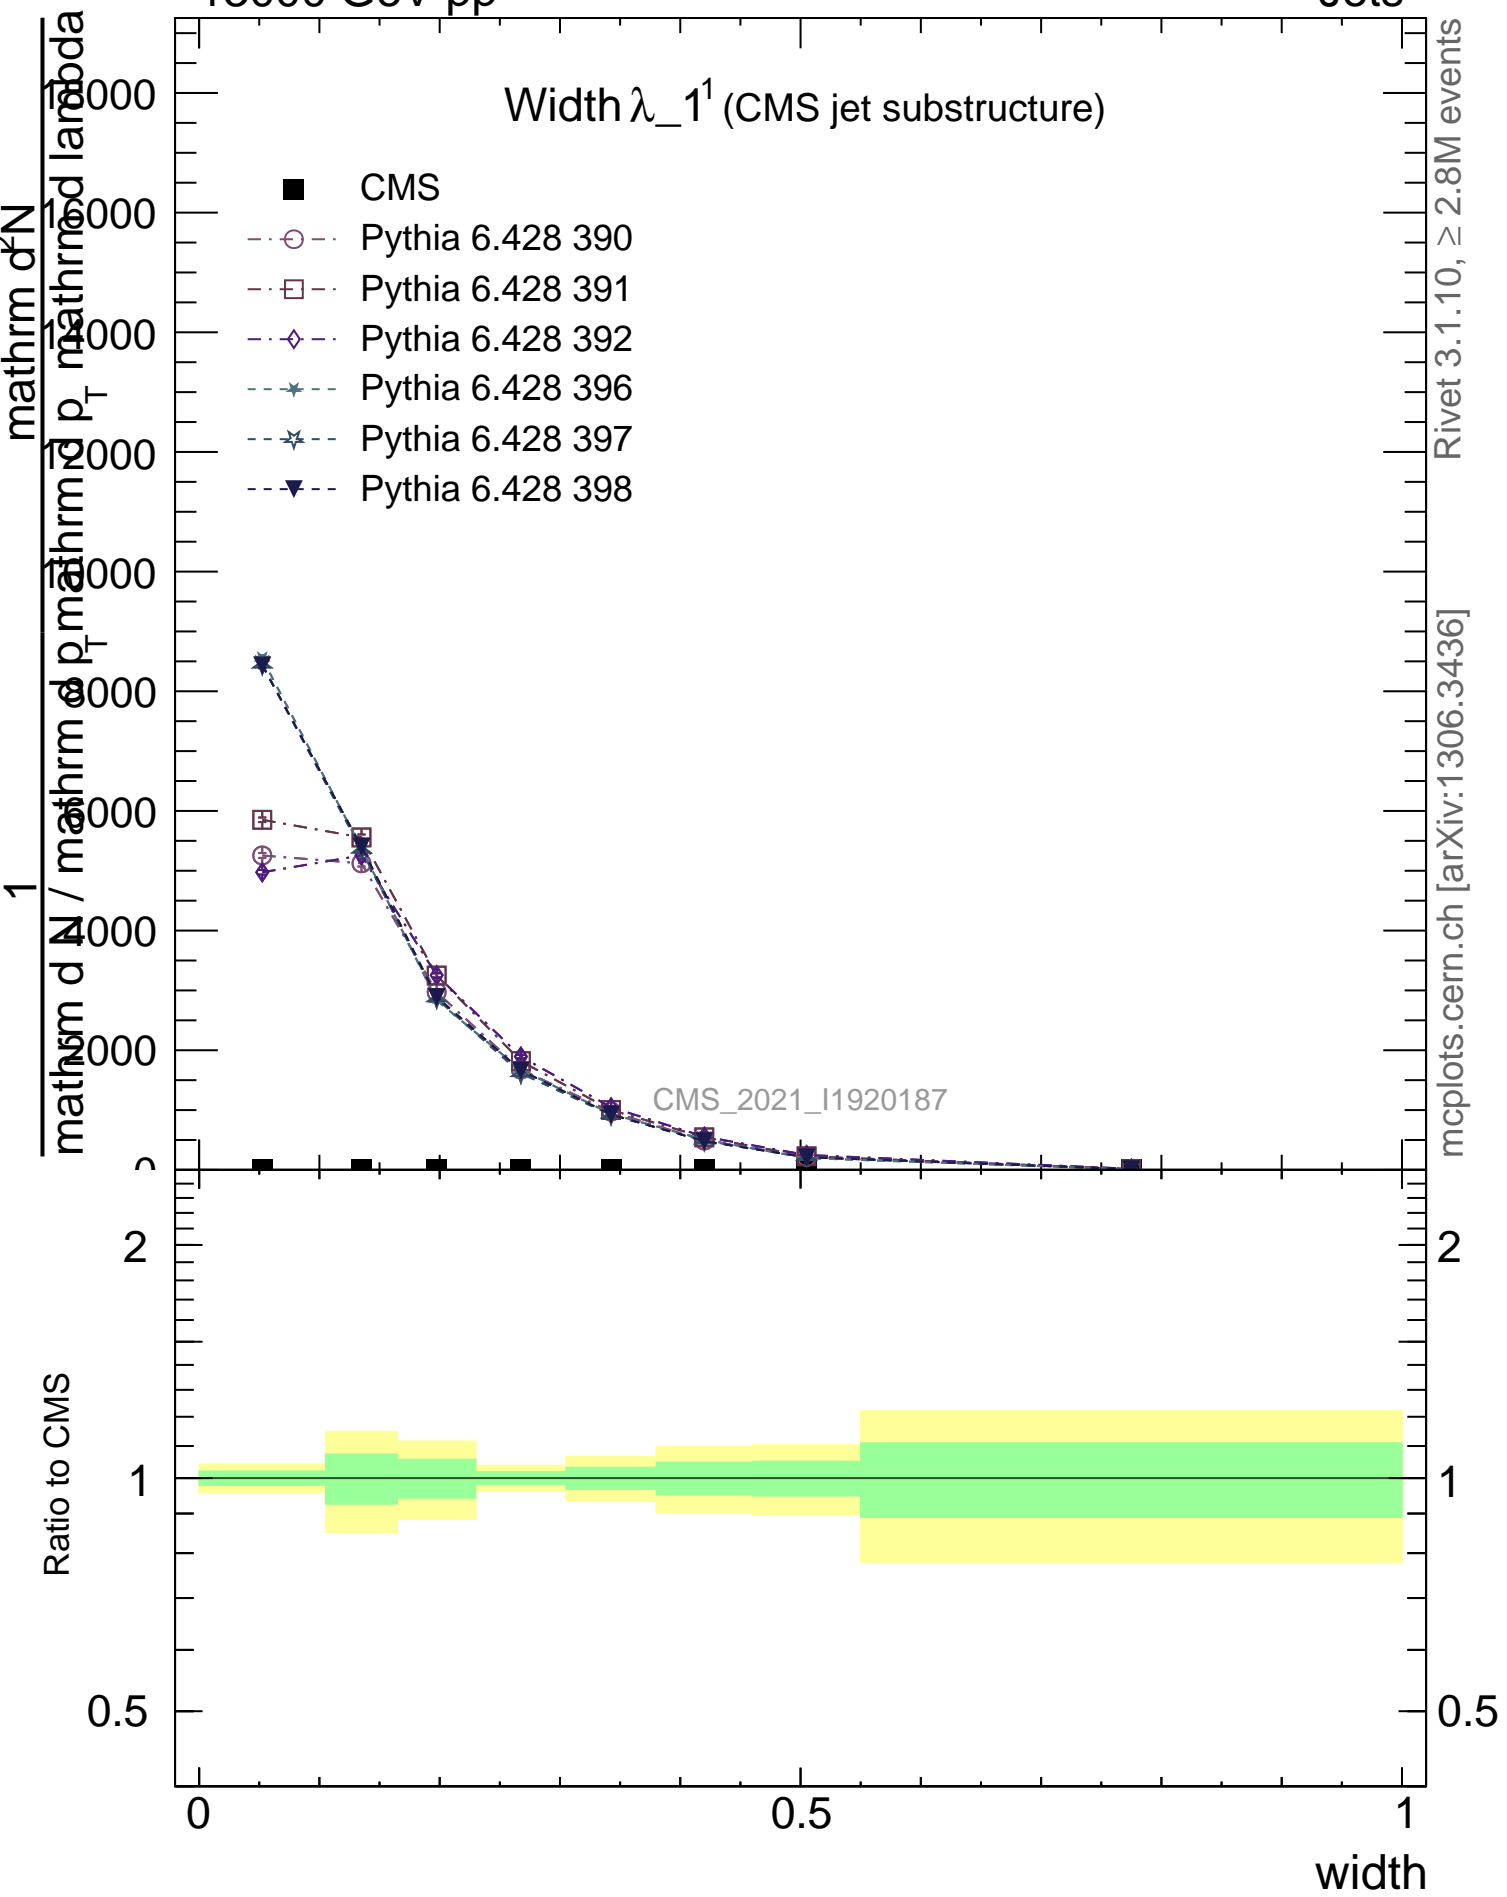

Width  $\lambda_{-1}$  (CMS jet substructure)

mcplots.cern.ch [arXiv:1306.3436]

Rivet 3.1.10,  $\geq 2.8M$  events