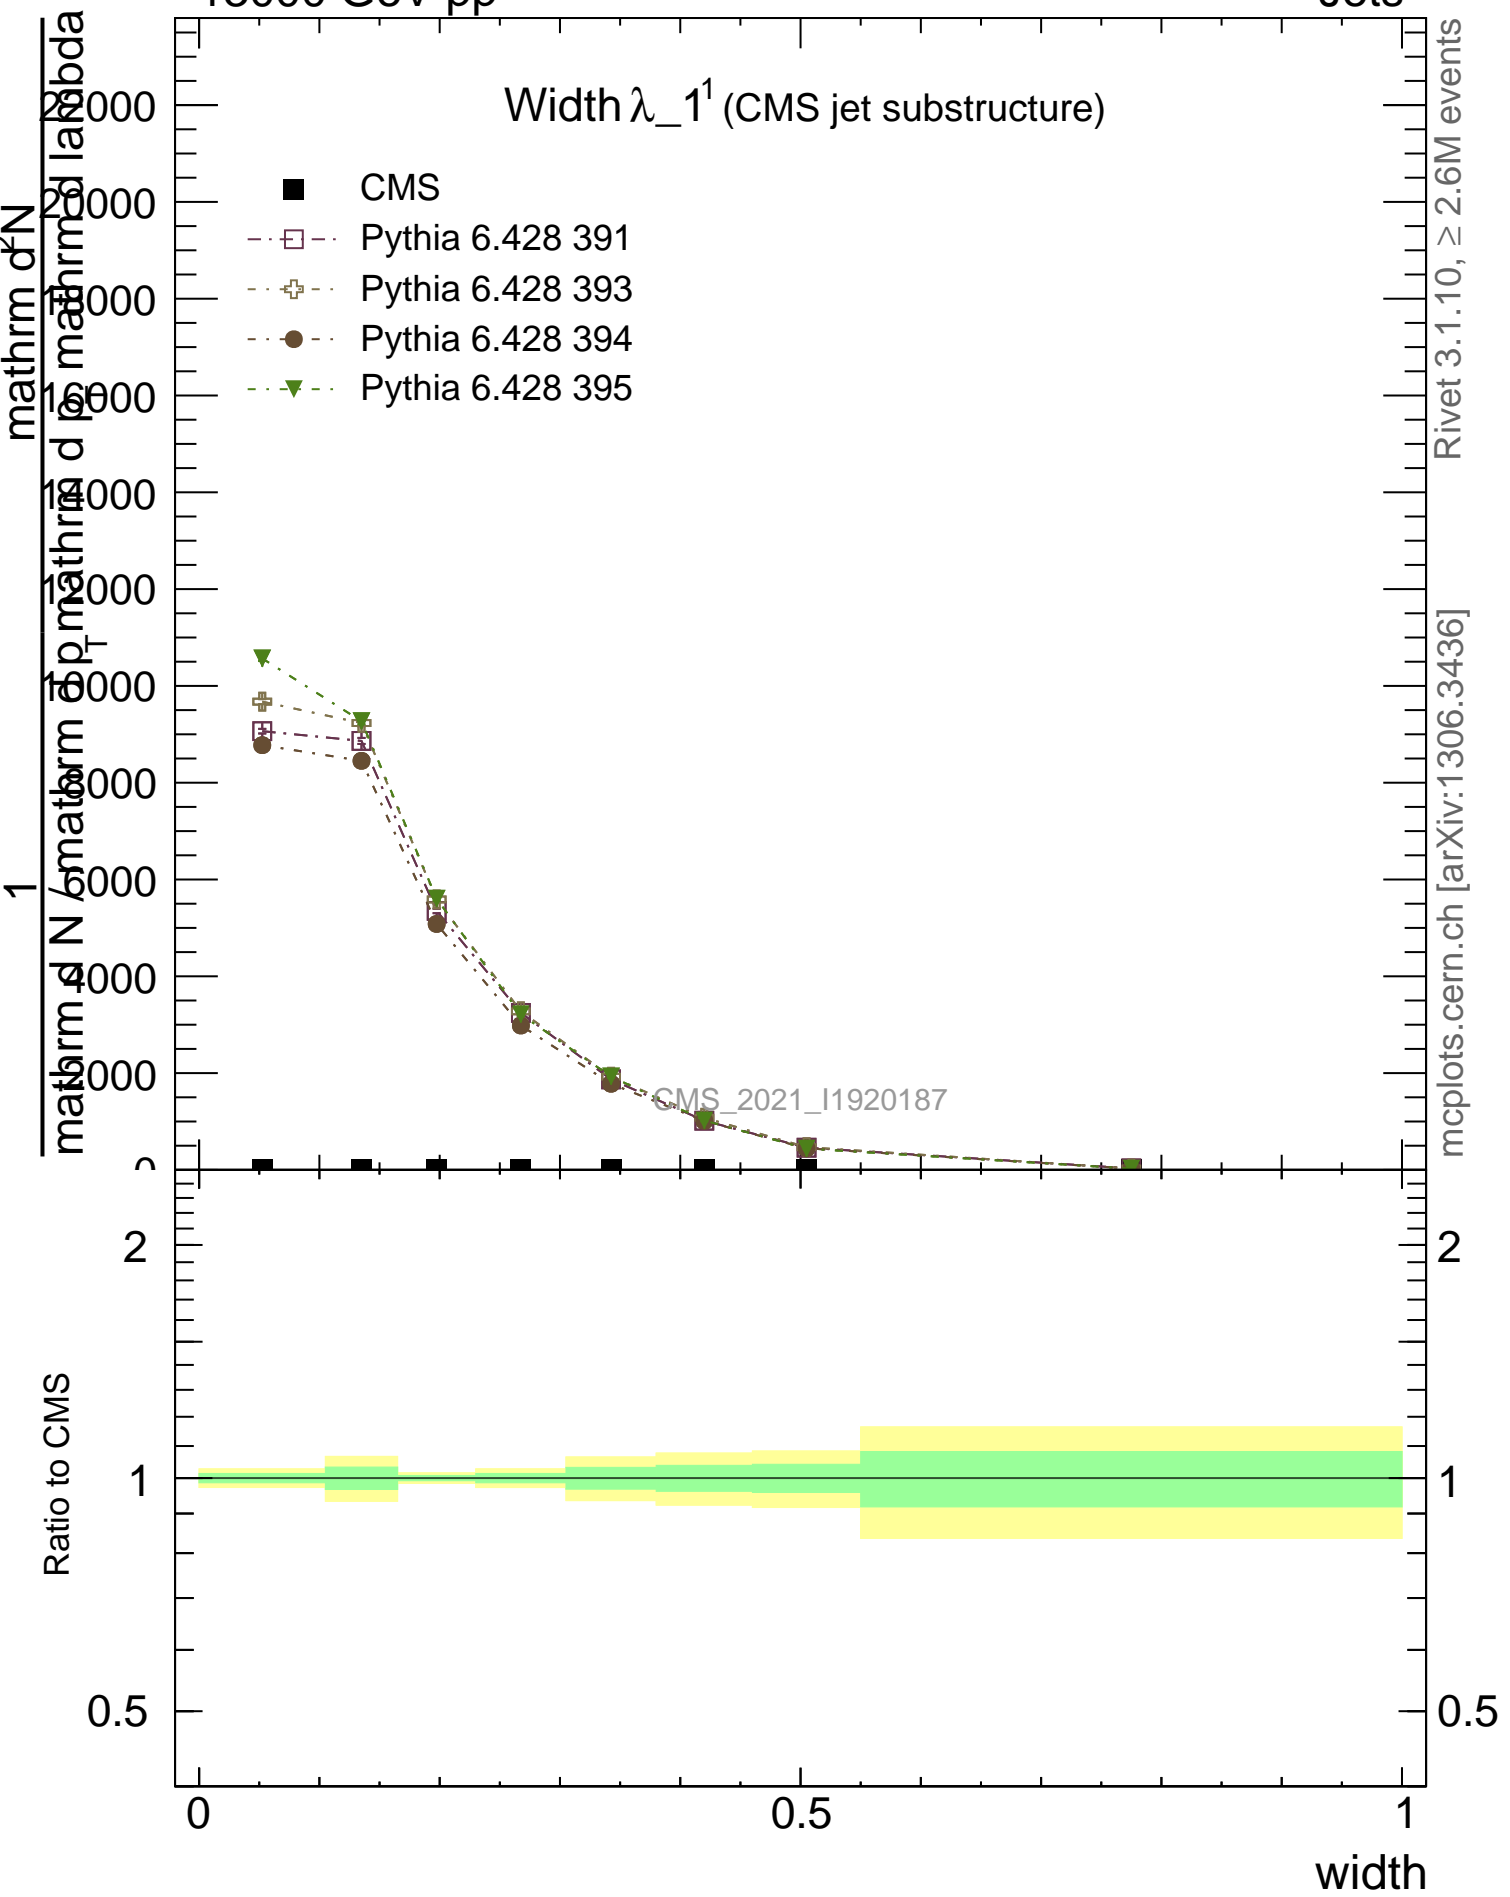

Width  $\lambda_{-1}$  (CMS jet substructure)

CMS\_2021\_I1920187