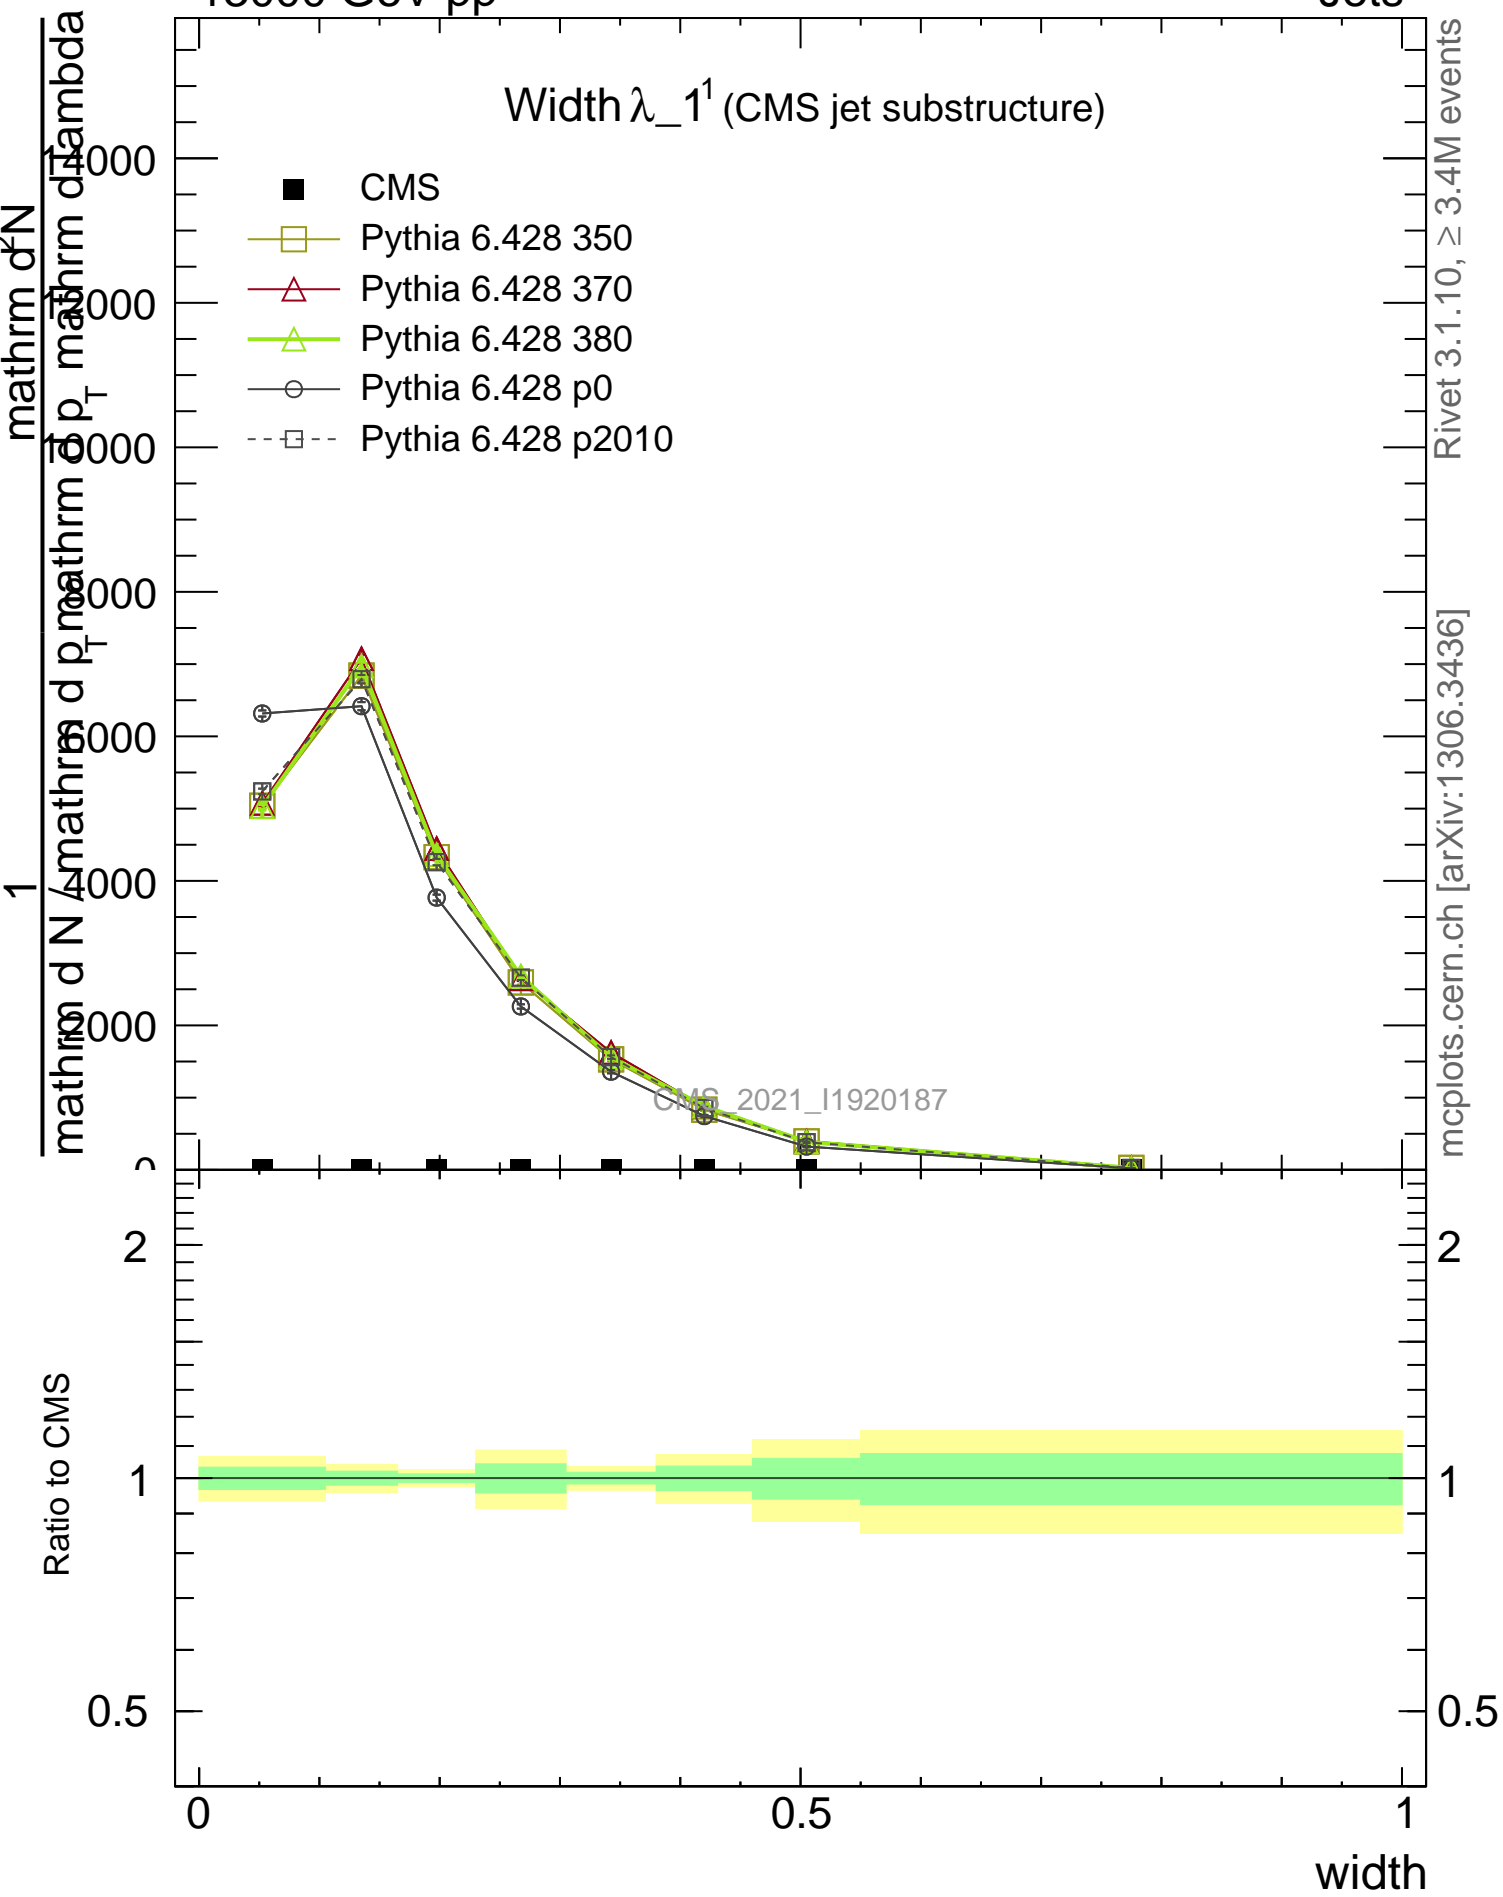

Width  $\lambda_{-1}$  (CMS jet substructure)

mcplots.cern.ch [arXiv:1306.3436]

Rivet 3.1.10, ≥ 3.4M events

CMS 2021\_11920187