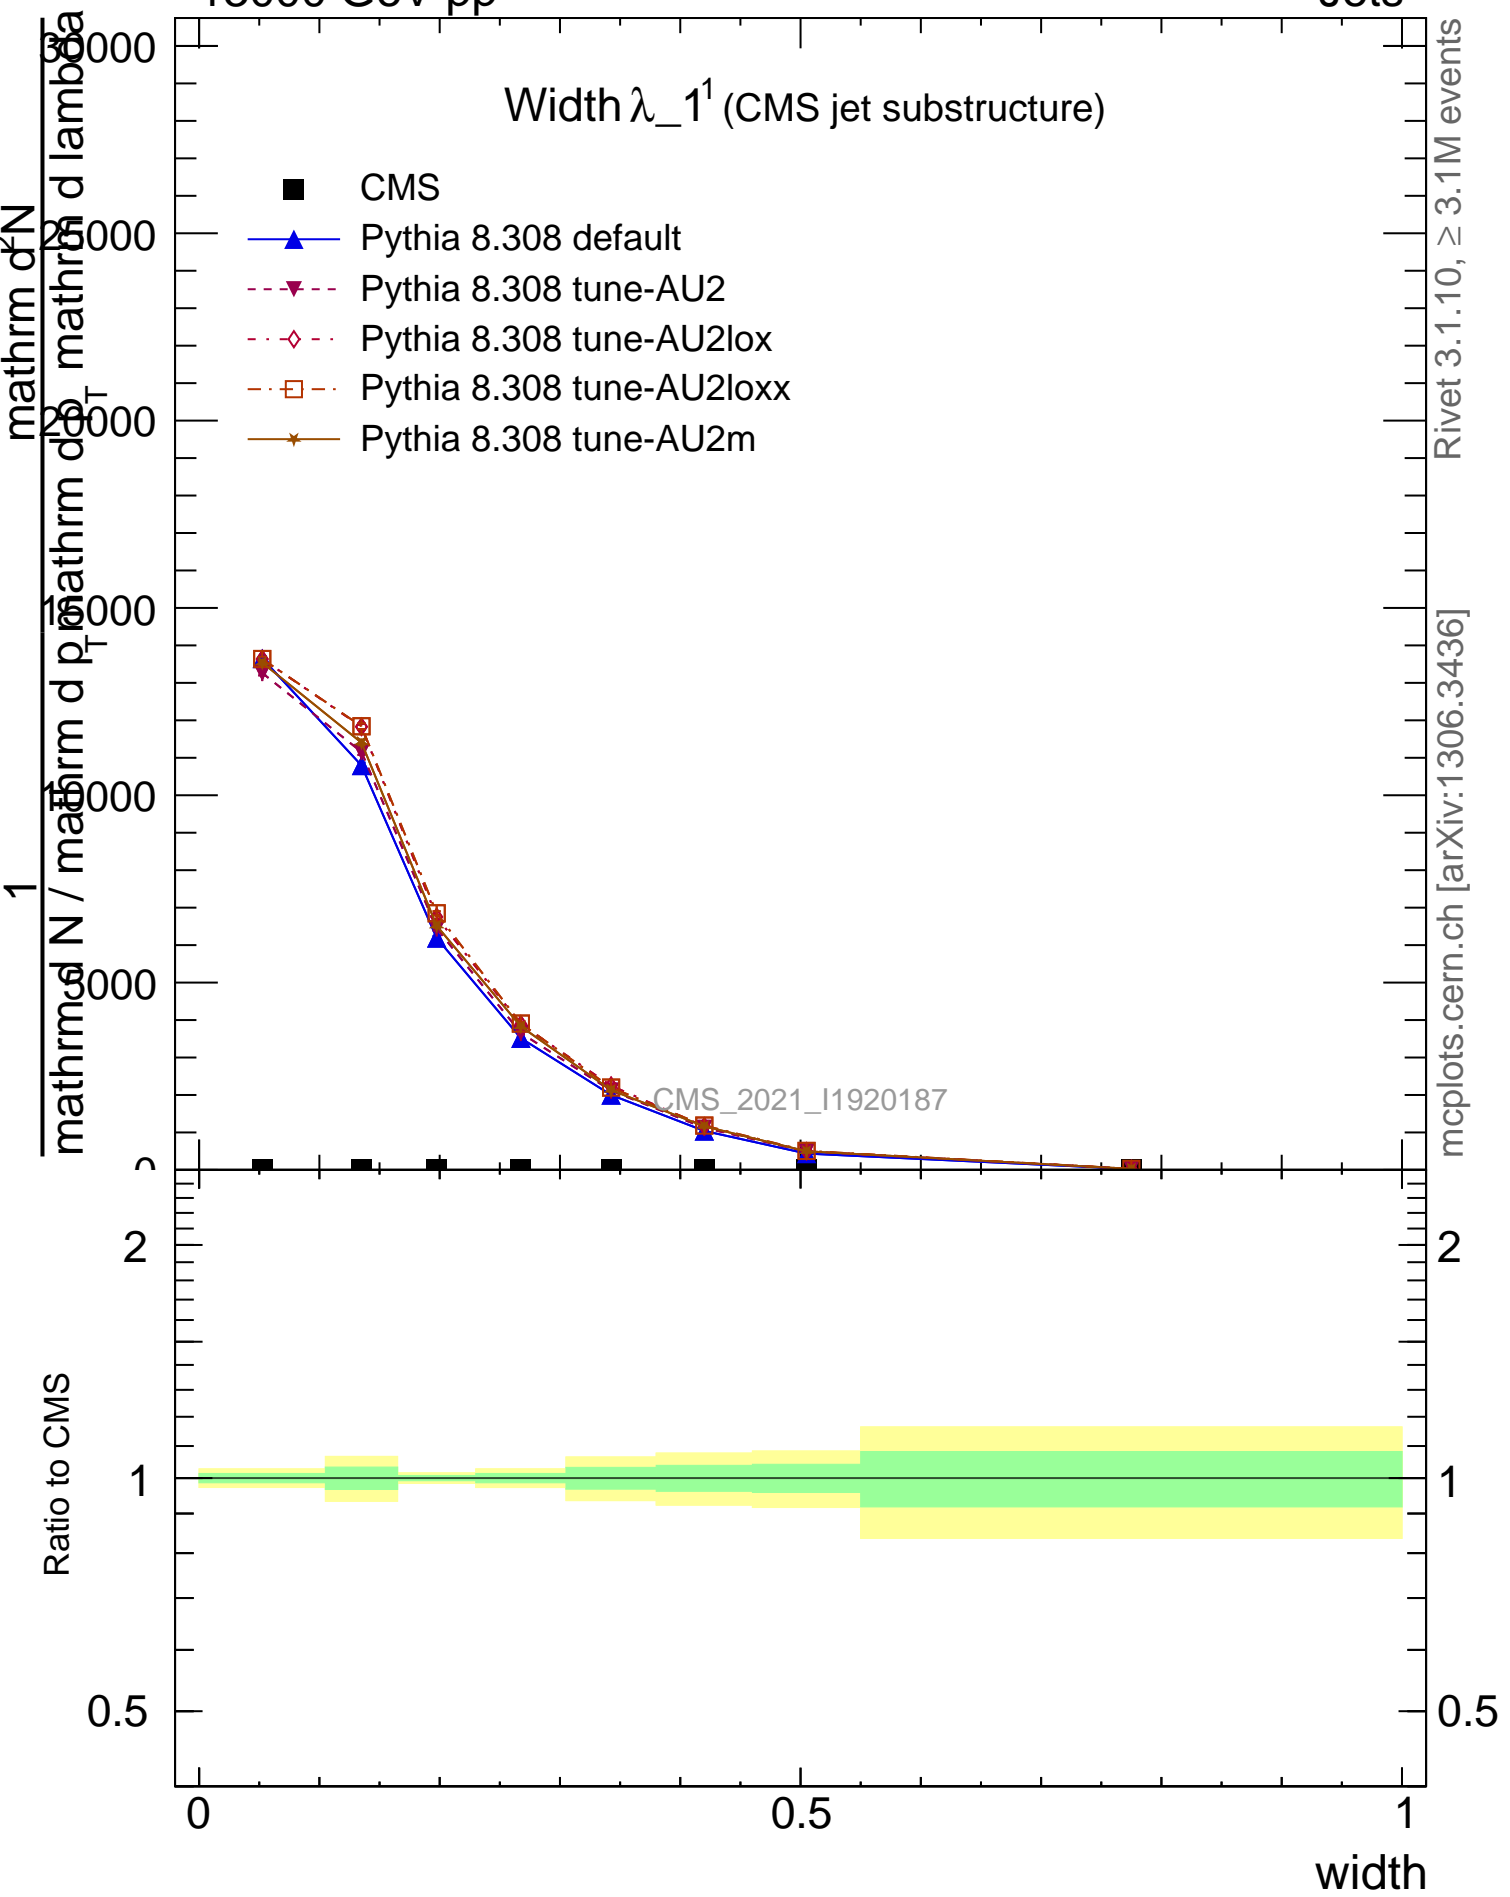

Width  $\lambda_{-1}$  (CMS jet substructure)

- CMS
- ▲ Pythia 8.308 default
- ▼ Pythia 8.308 tune-AU2
- ◇ Pythia 8.308 tune-AU2lox
- Pythia 8.308 tune-AU2lox
- ★ Pythia 8.308 tune-AU2m

Rivet 3.1.10,  $\geq 3.1M$  events

mcplots.cern.ch [arXiv:1306.3436]

CMS\_2021\_I1920187

Ratio to CMS

width