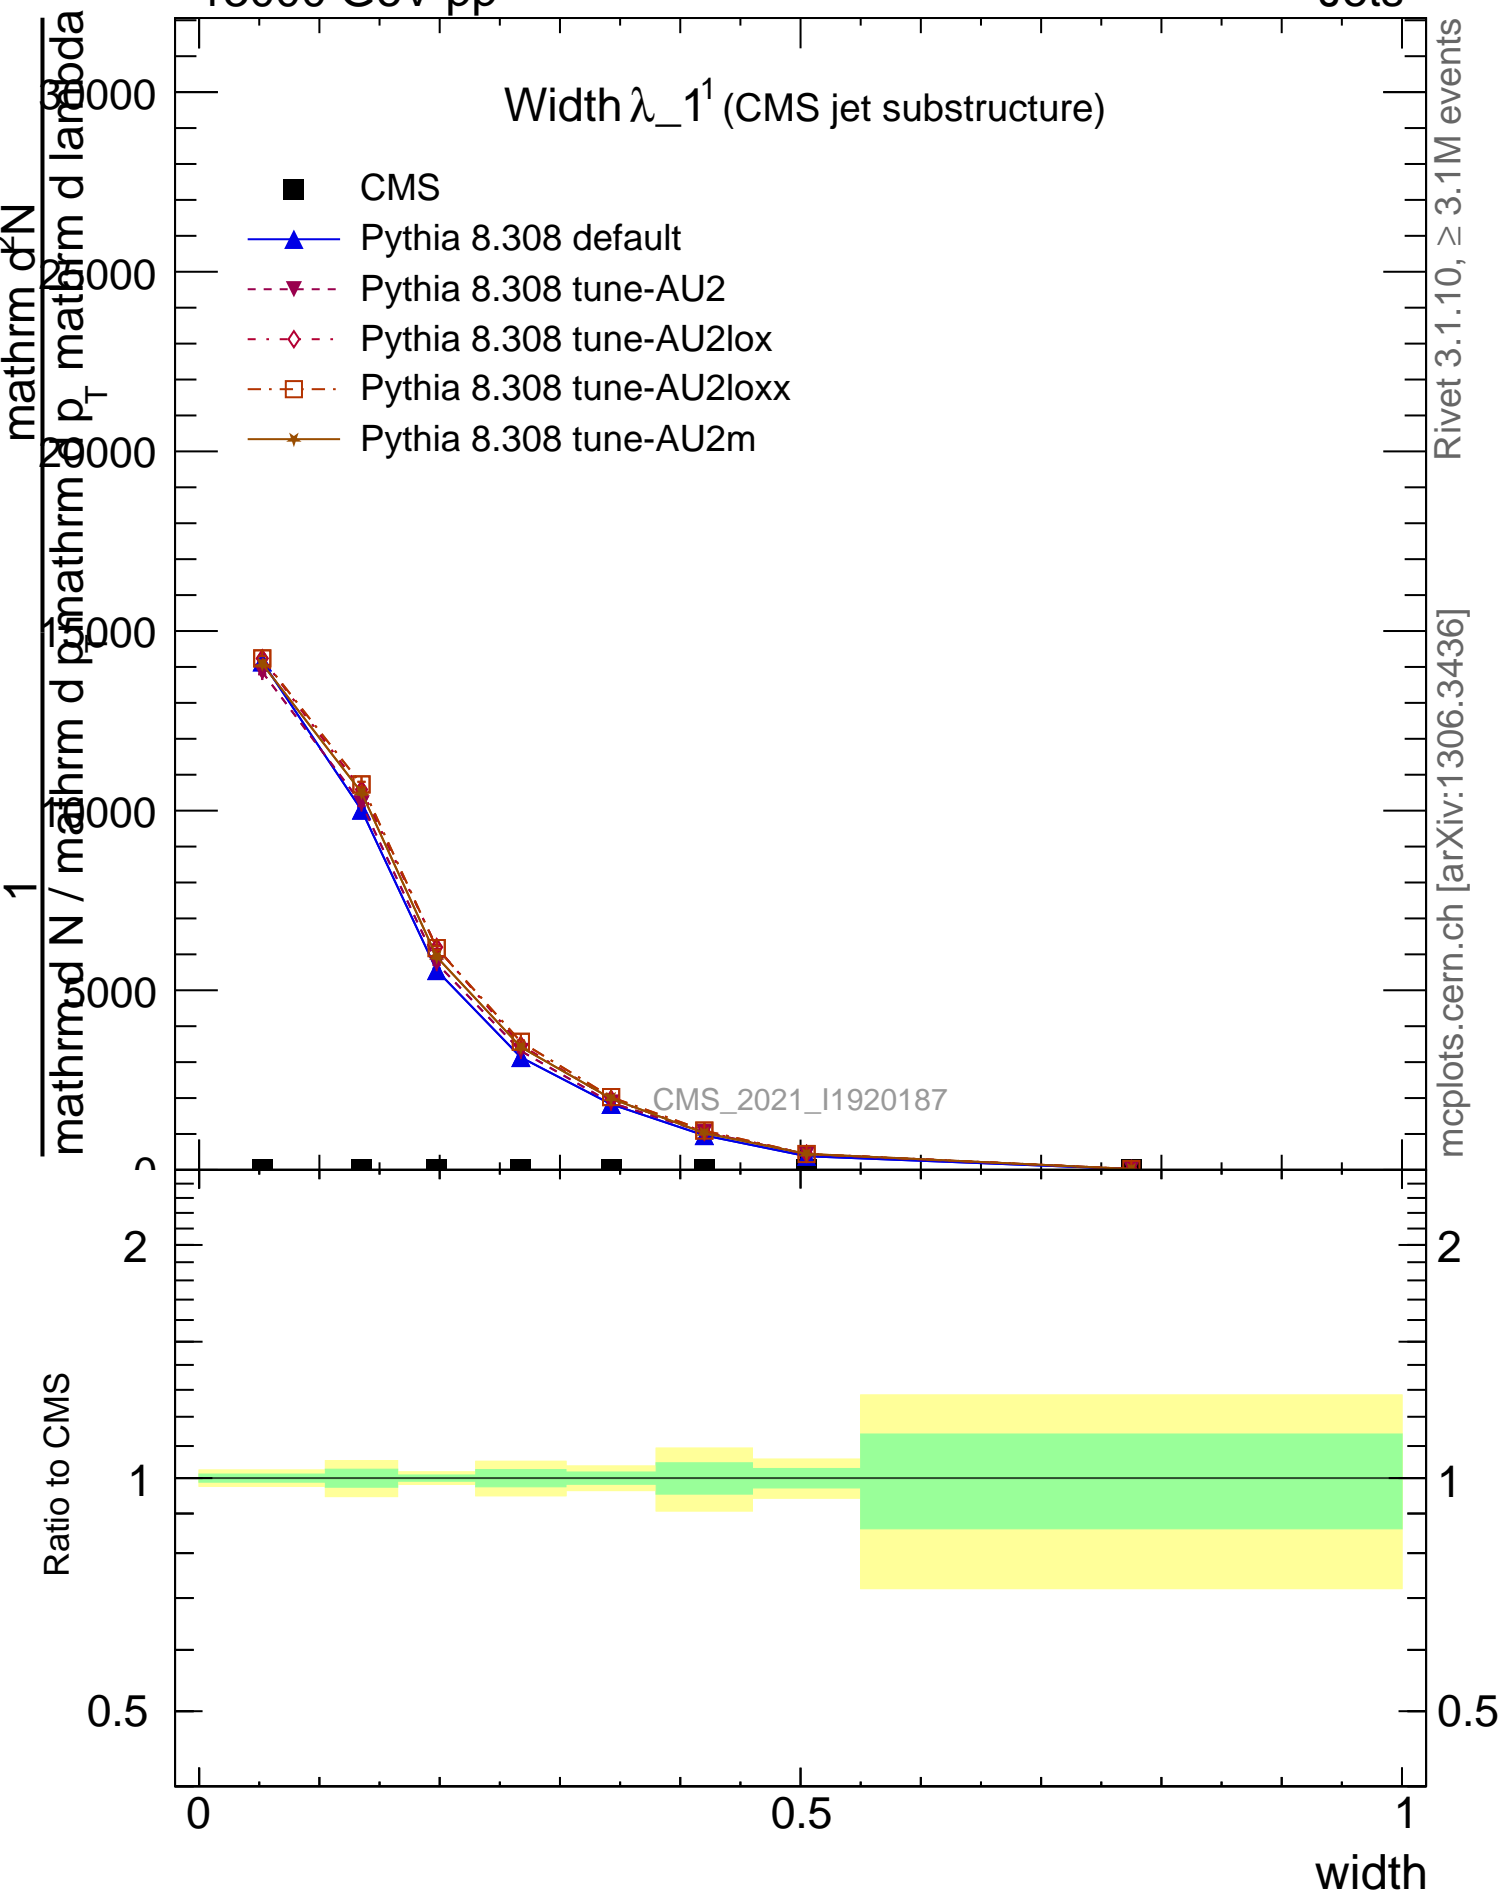

Width λ_{-1} (CMS jet substructure)

- CMS
- ▲ Pythia 8.308 default
- ▼ Pythia 8.308 tune-AU2
- ◆ Pythia 8.308 tune-AU2lox
- Pythia 8.308 tune-AU2loxx
- ★ Pythia 8.308 tune-AU2m

mcplots.cern.ch [arXiv:1306.3436]

Rivet 3.1.10, ≥ 3.1M events

CMS_2021_I1920187

Ratio to CMS

Ratio to CMS

width