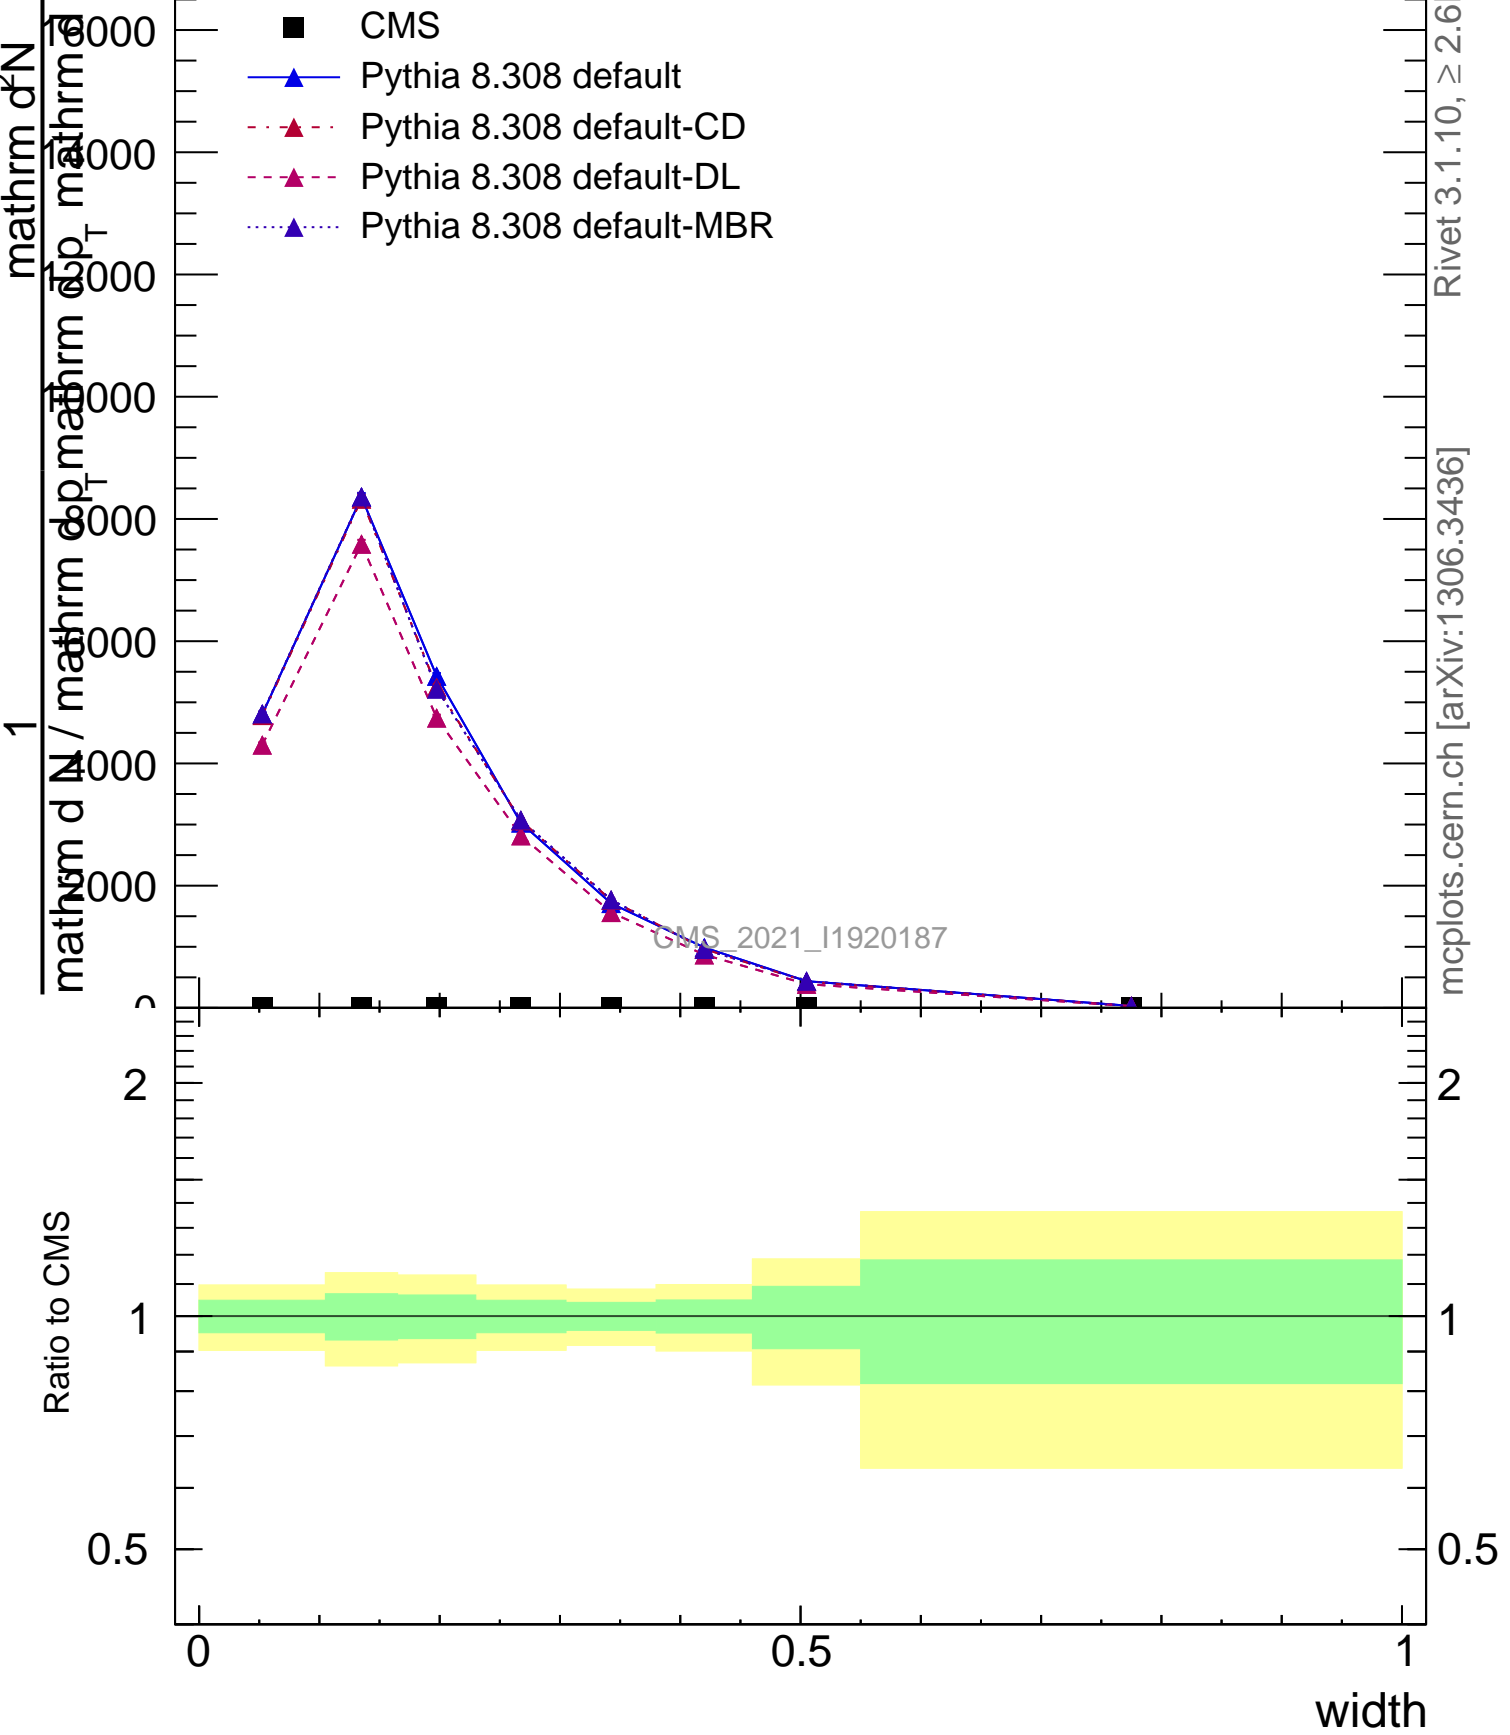

Width λ_{-1} (CMS jet substructure)

CMS_2021_11920187

mcplots.cern.ch [arXiv:1306.3436]

Rivet 3.1.10, ≥ 2.6M events