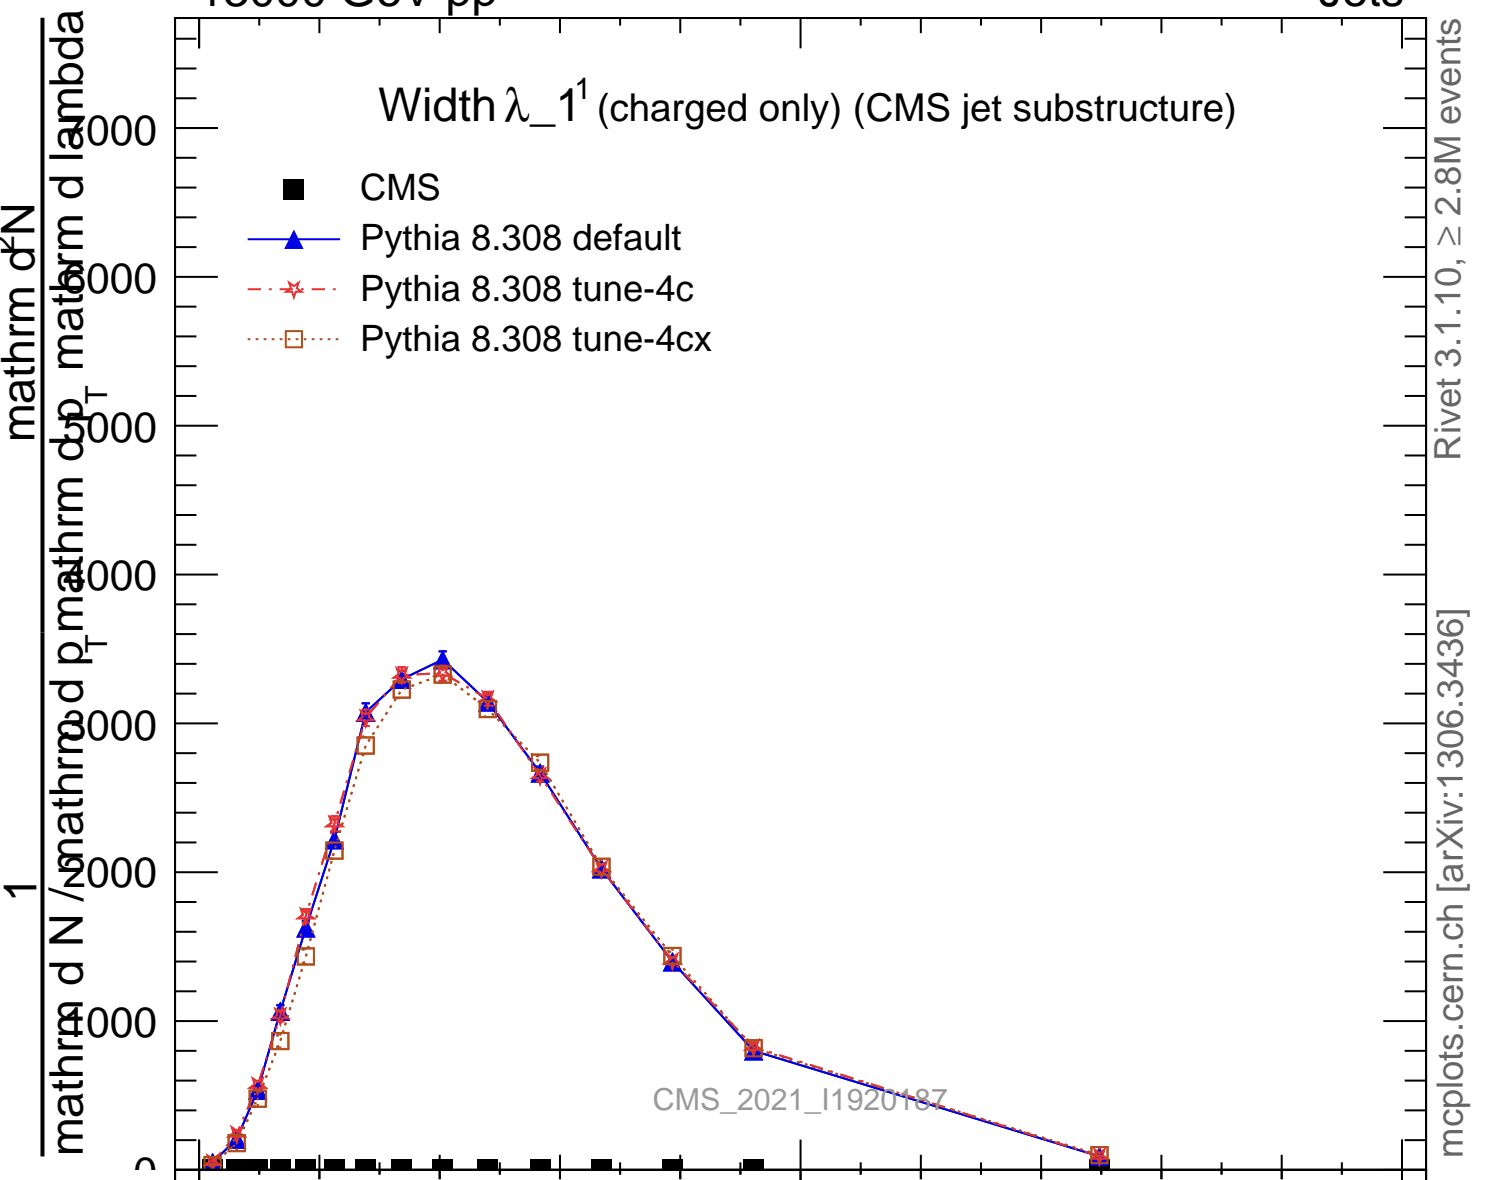

Width λ_{-1}^1 (charged only) (CMS jet substructure)

- CMS
- ▲ Pythia 8.308 default
- ✱ Pythia 8.308 tune-4c
- Pythia 8.308 tune-4cx

Rivet 3.1.10, $\geq 2.8M$ events
mcplots.cern.ch [arXiv:1306.3436]