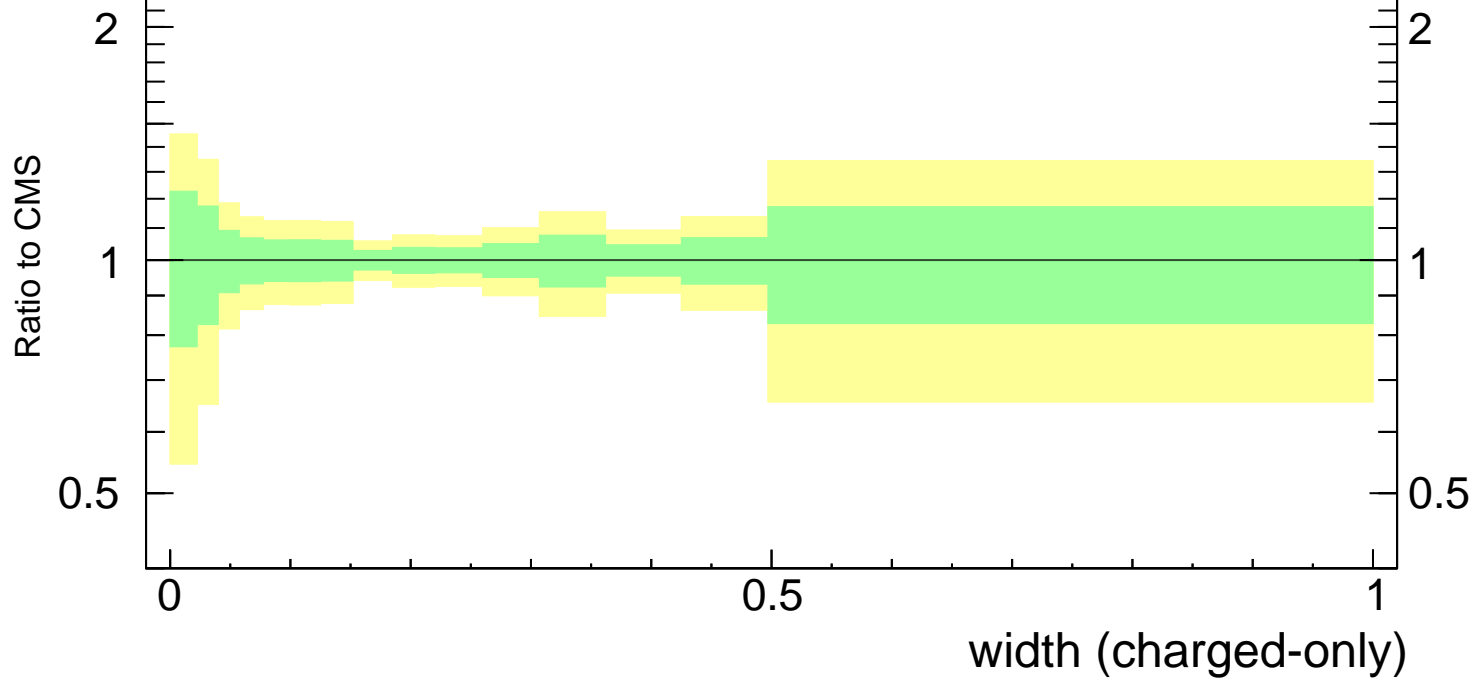

Width λ_{-1}^1 (charged only) (CMS jet substructure)

- CMS
- ▲ Pythia 8.308 default
- ✱ Pythia 8.308 tune-4c
- Pythia 8.308 tune-4cx

Rivet 3.1.10, $\geq 2.8M$ events
mcplots.cern.ch [arXiv:1306.3436]