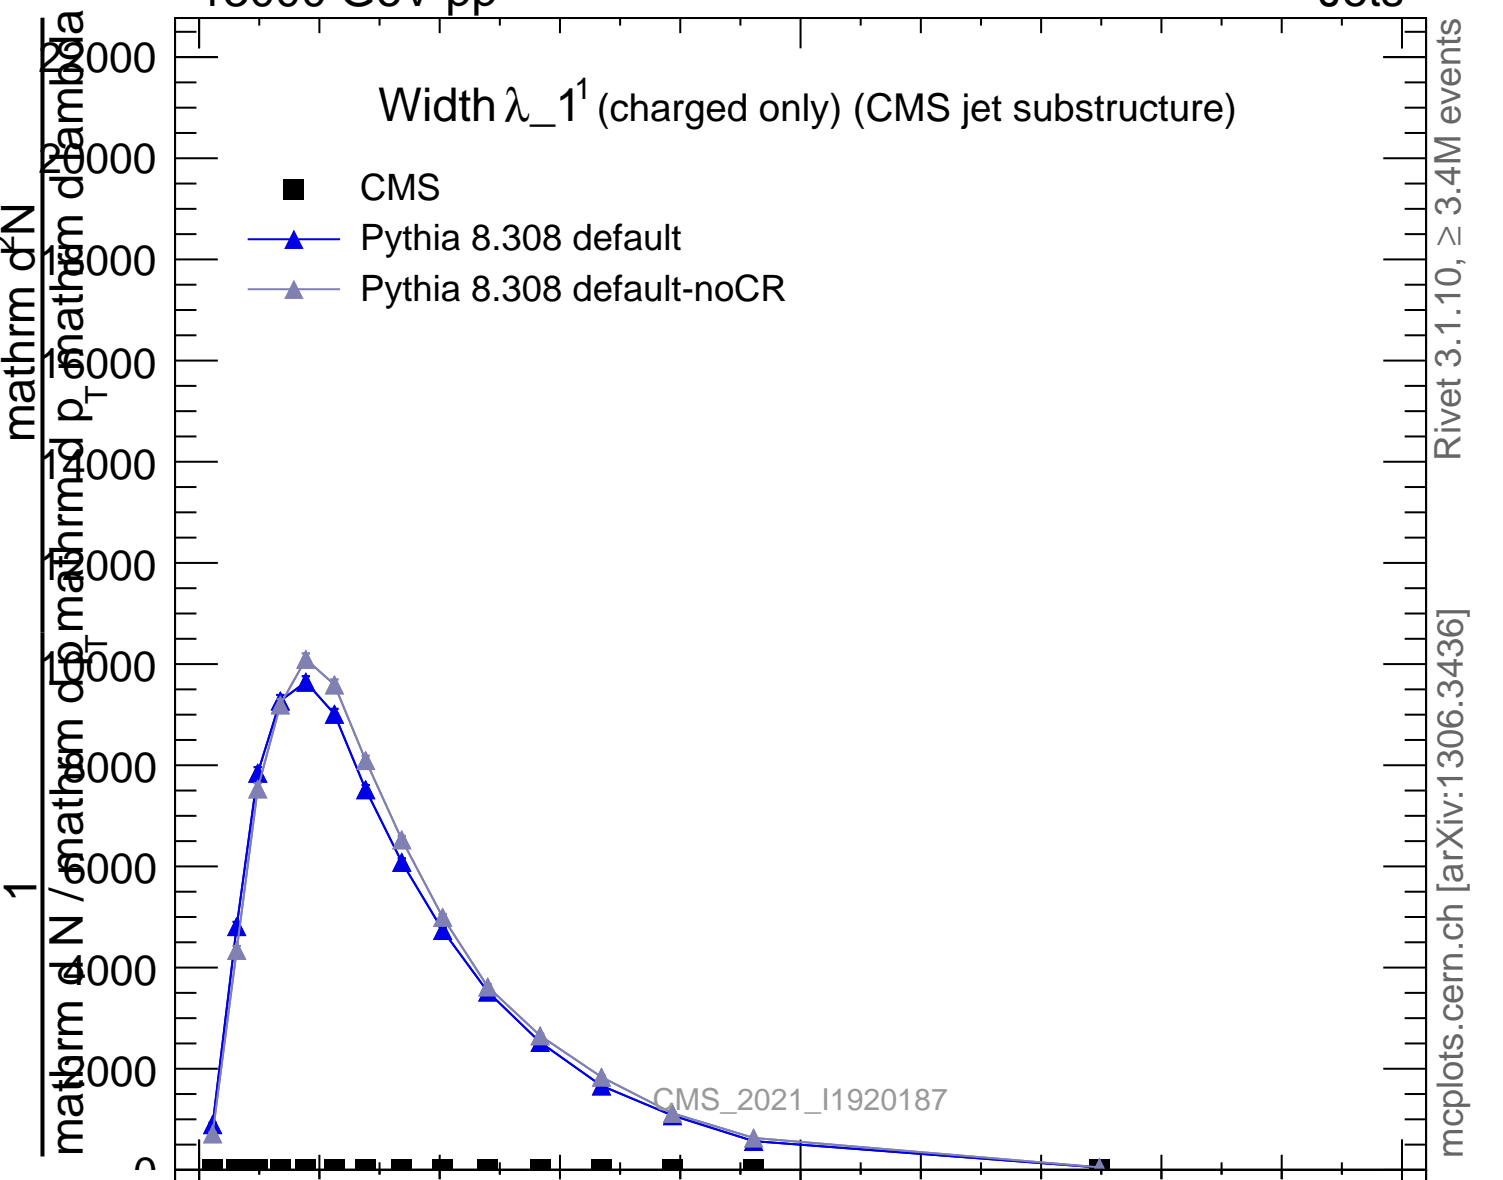

Width  $\lambda_{-1}^1$  (charged only) (CMS jet substructure)

- CMS
- ▲ Pythia 8.308 default
- ▲ Pythia 8.308 default-noCR

Rivet 3.1.10, ≥ 3.4M events  
mcplots.cern.ch [arXiv:1306.3436]