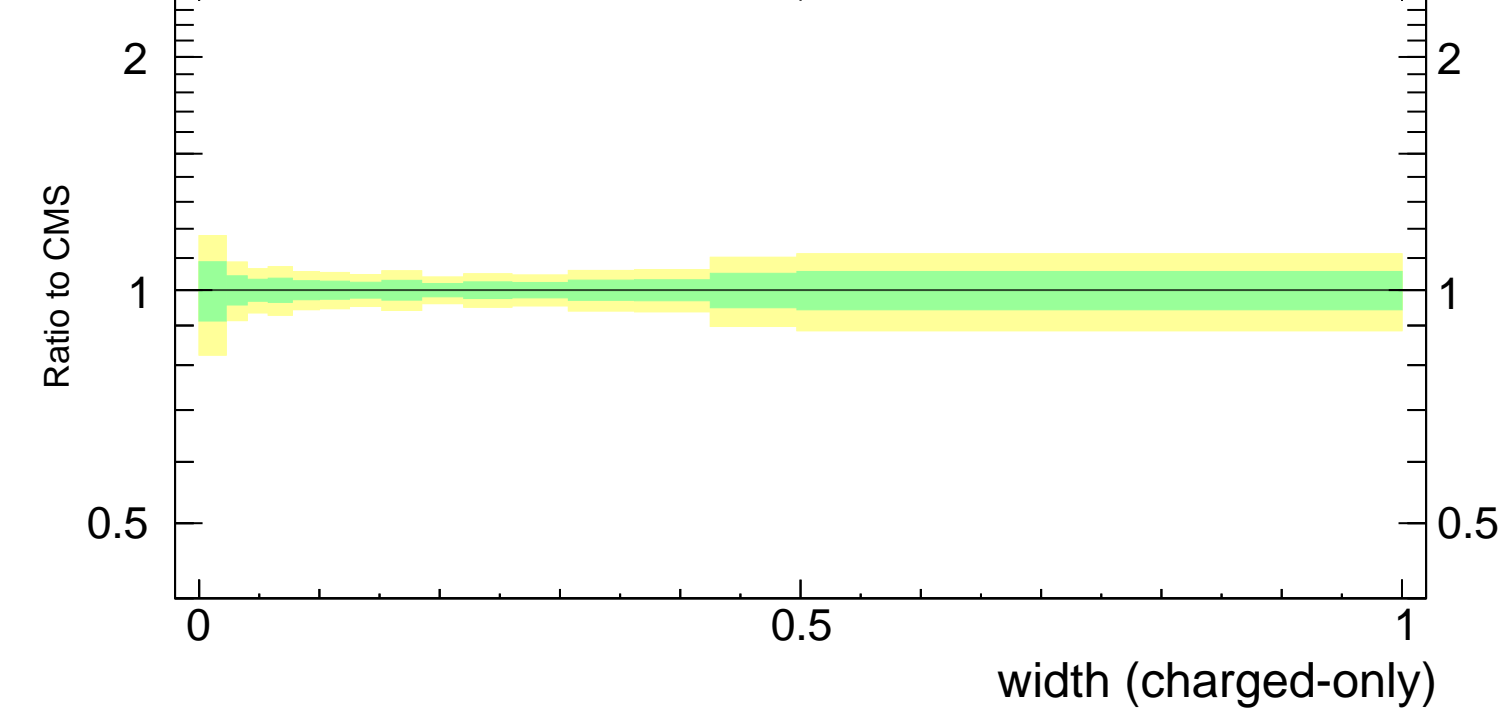

Width  $\lambda_{-1}^1$  (charged only) (CMS jet substructure)

- CMS
- ▲ Pythia 8.308 default
- ▲ Pythia 8.308 default-noCR

Rivet 3.1.10, ≥ 3.4M events  
mcplots.cern.ch [arXiv:1306.3436]