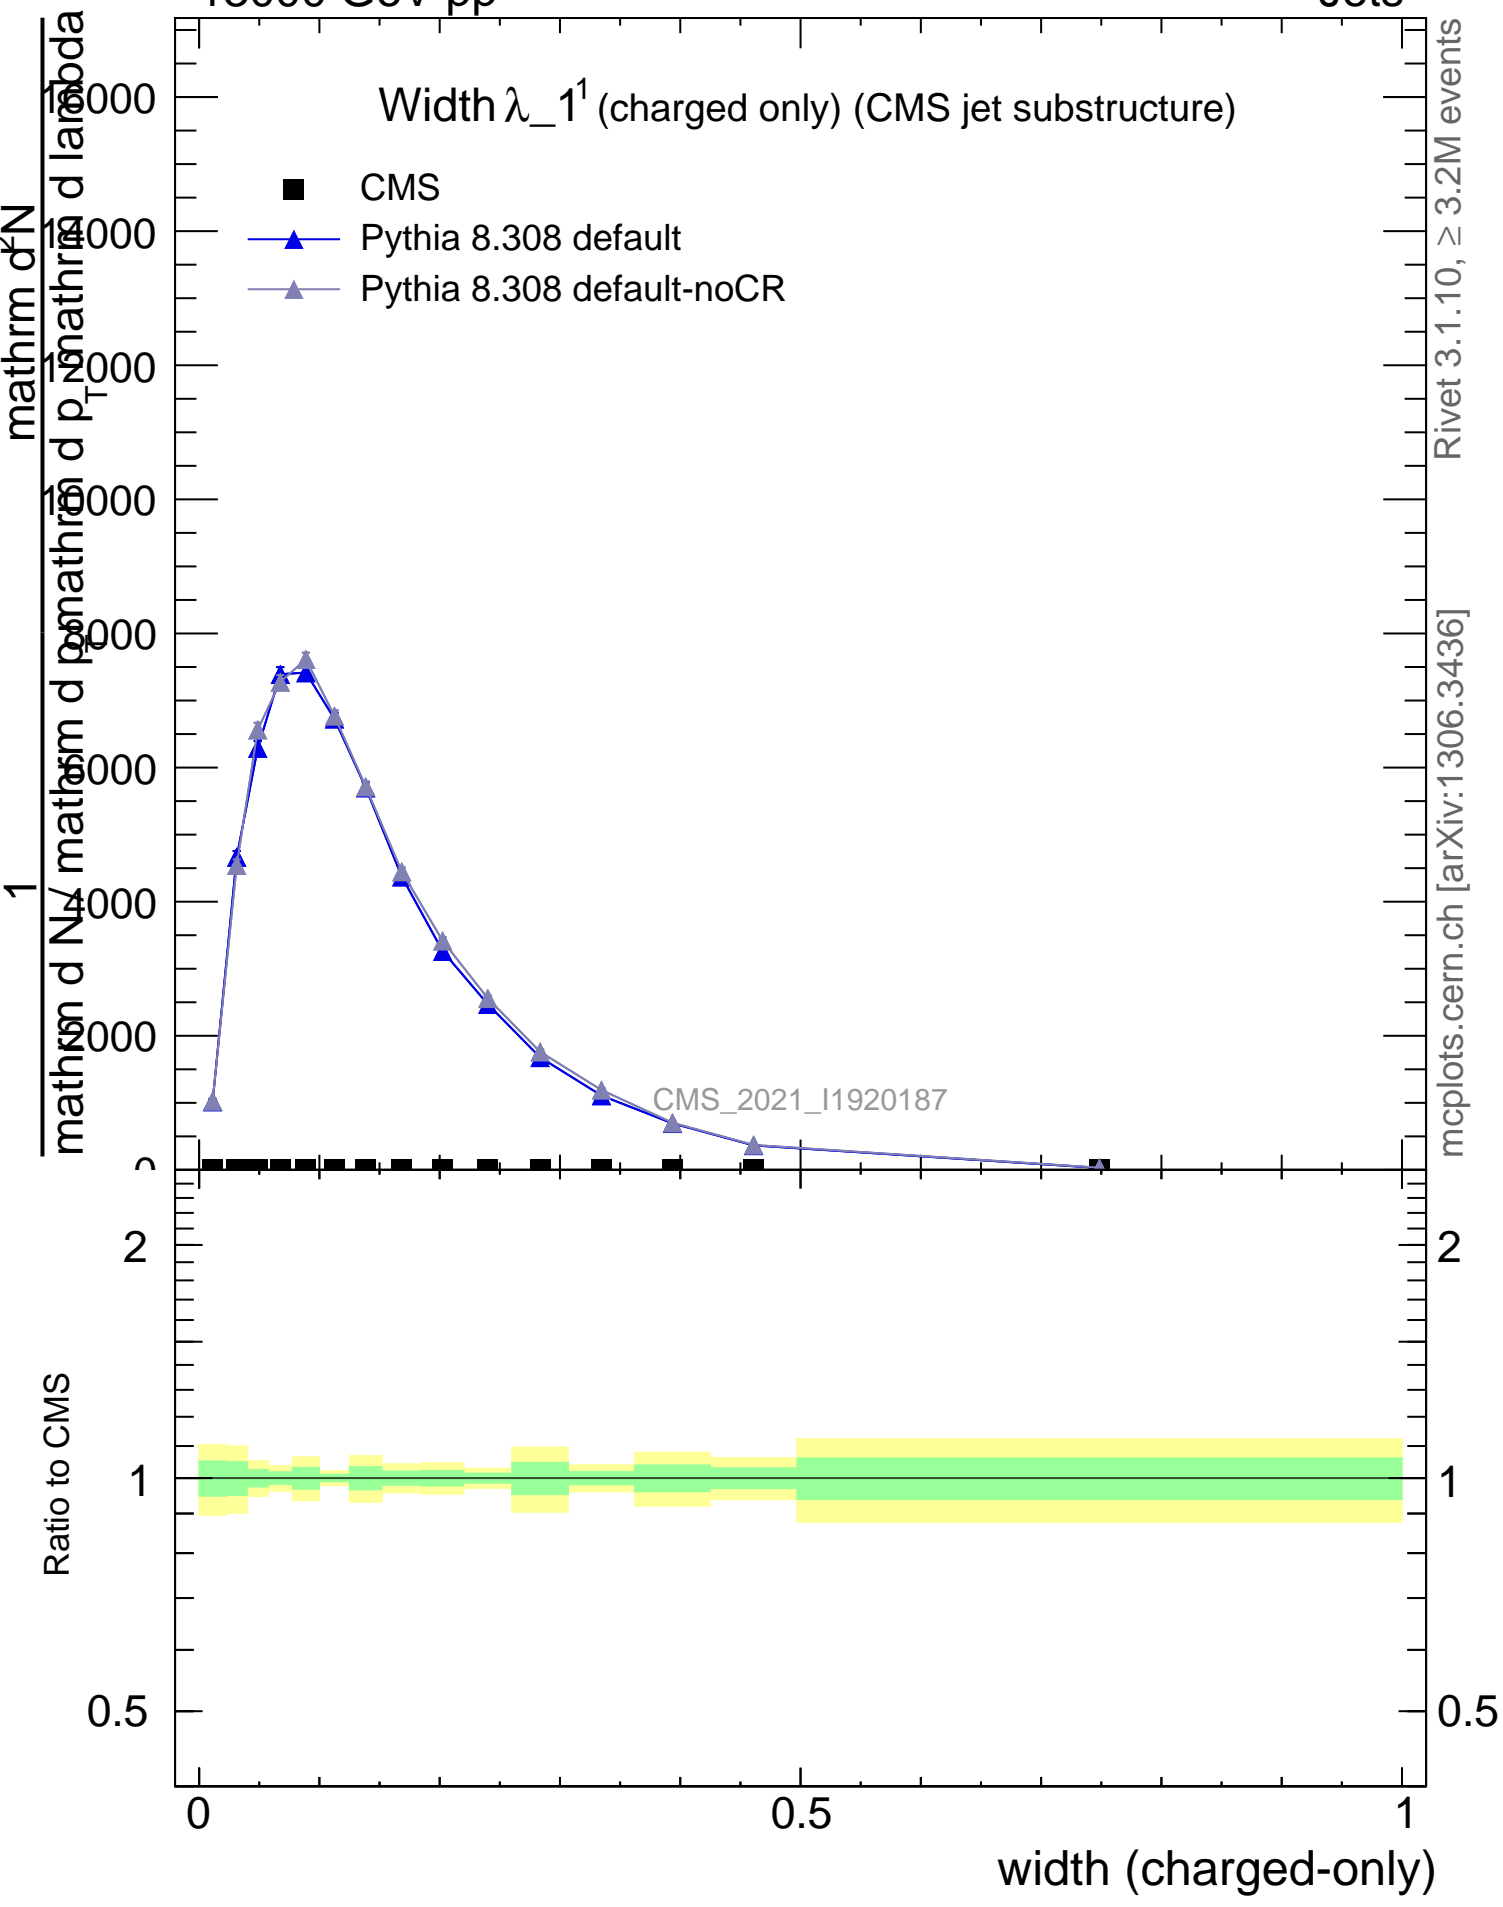

Width λ_{-1}^1 (charged only) (CMS jet substructure)

- CMS
- ▲ Pythia 8.308 default
- ▲ Pythia 8.308 default-noCR

Rivet 3.1.10, ≥ 3.2M events
mcplots.cern.ch [arXiv:1306.3436]