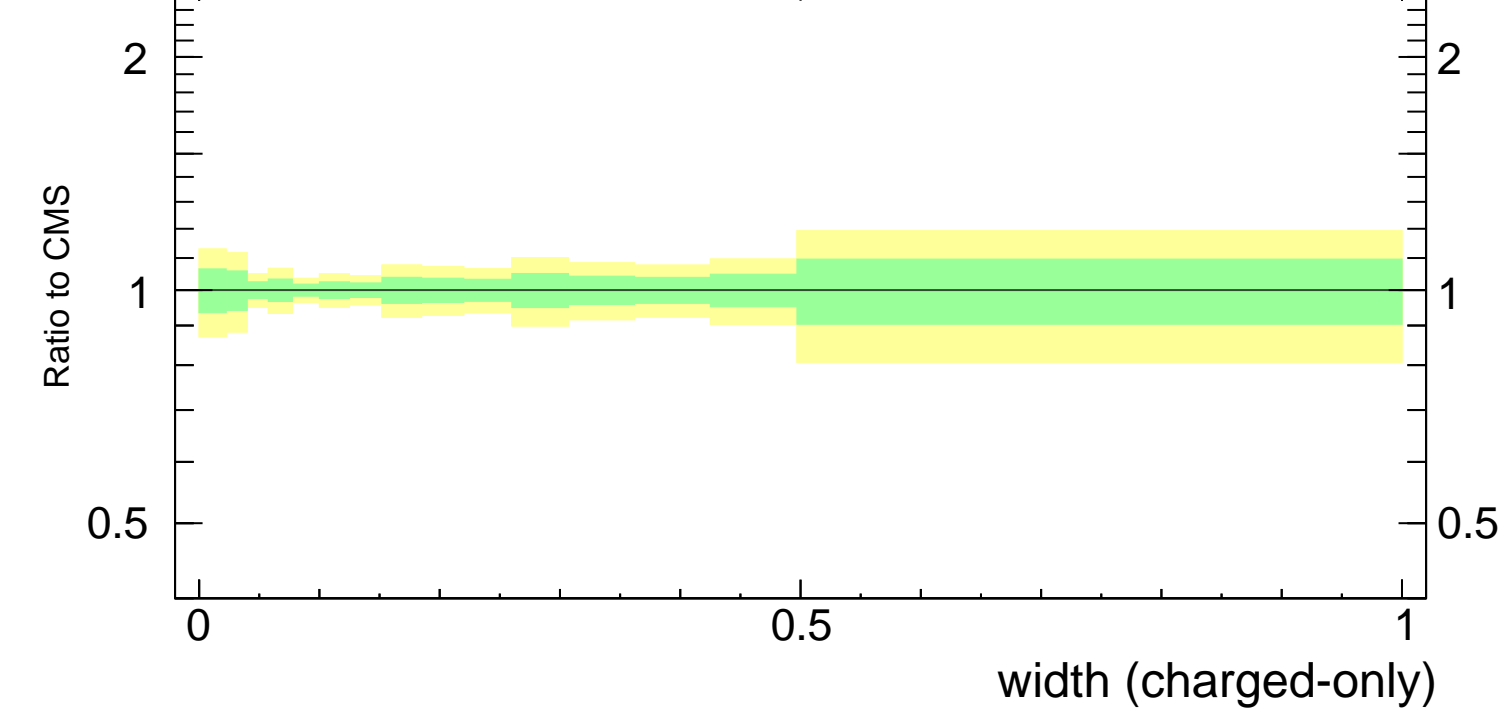

Width λ_{-1} (charged only) (CMS jet substructure)

- CMS
- ▲ Pythia 8.308 default
- ▼ Pythia 8.308 tune-1
- Pythia 8.308 tune-2c
- Pythia 8.308 tune-2m

Ratio to CMS

mcplots.cern.ch [arXiv:1306.3436]

Rivet 3.1.10, ≥ 2.4 M events