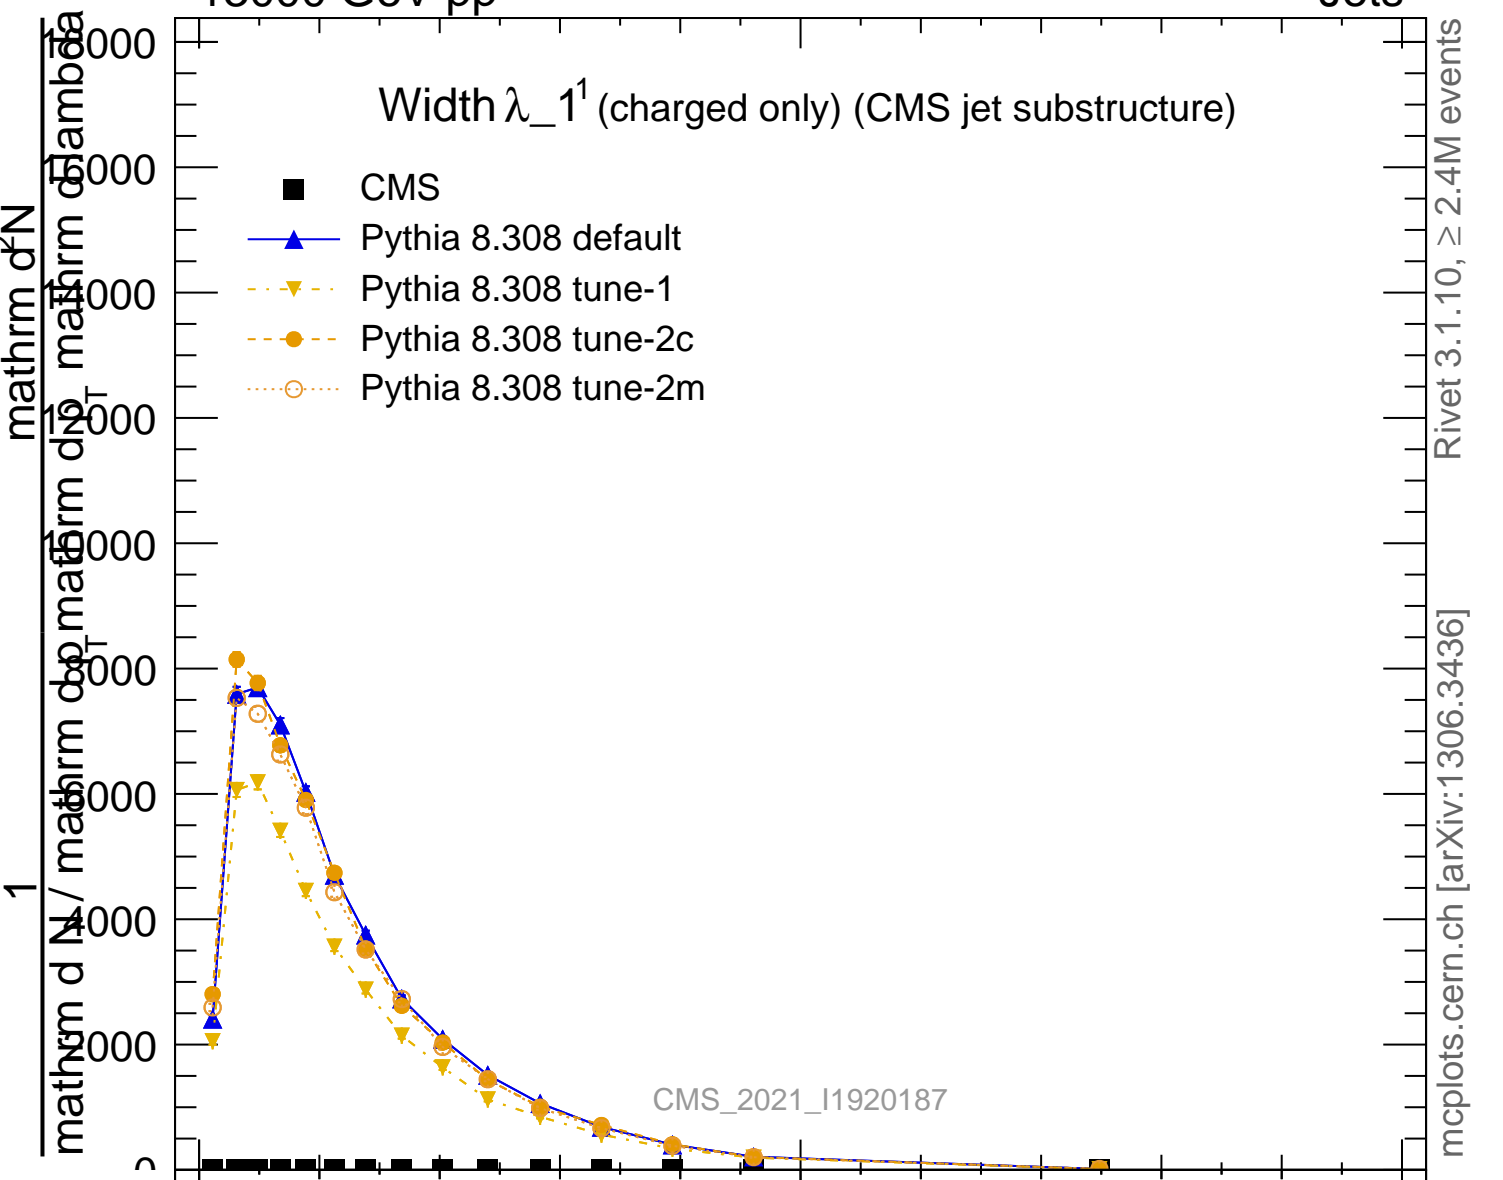

Width λ_{-1} (charged only) (CMS jet substructure)

- CMS
- ▲ Pythia 8.308 default
- ▼ Pythia 8.308 tune-1
- Pythia 8.308 tune-2c
- Pythia 8.308 tune-2m

Ratio to CMS

mcplots.cern.ch [arXiv:1306.3436]

Rivet 3.1.10, ≥ 2.4 M events