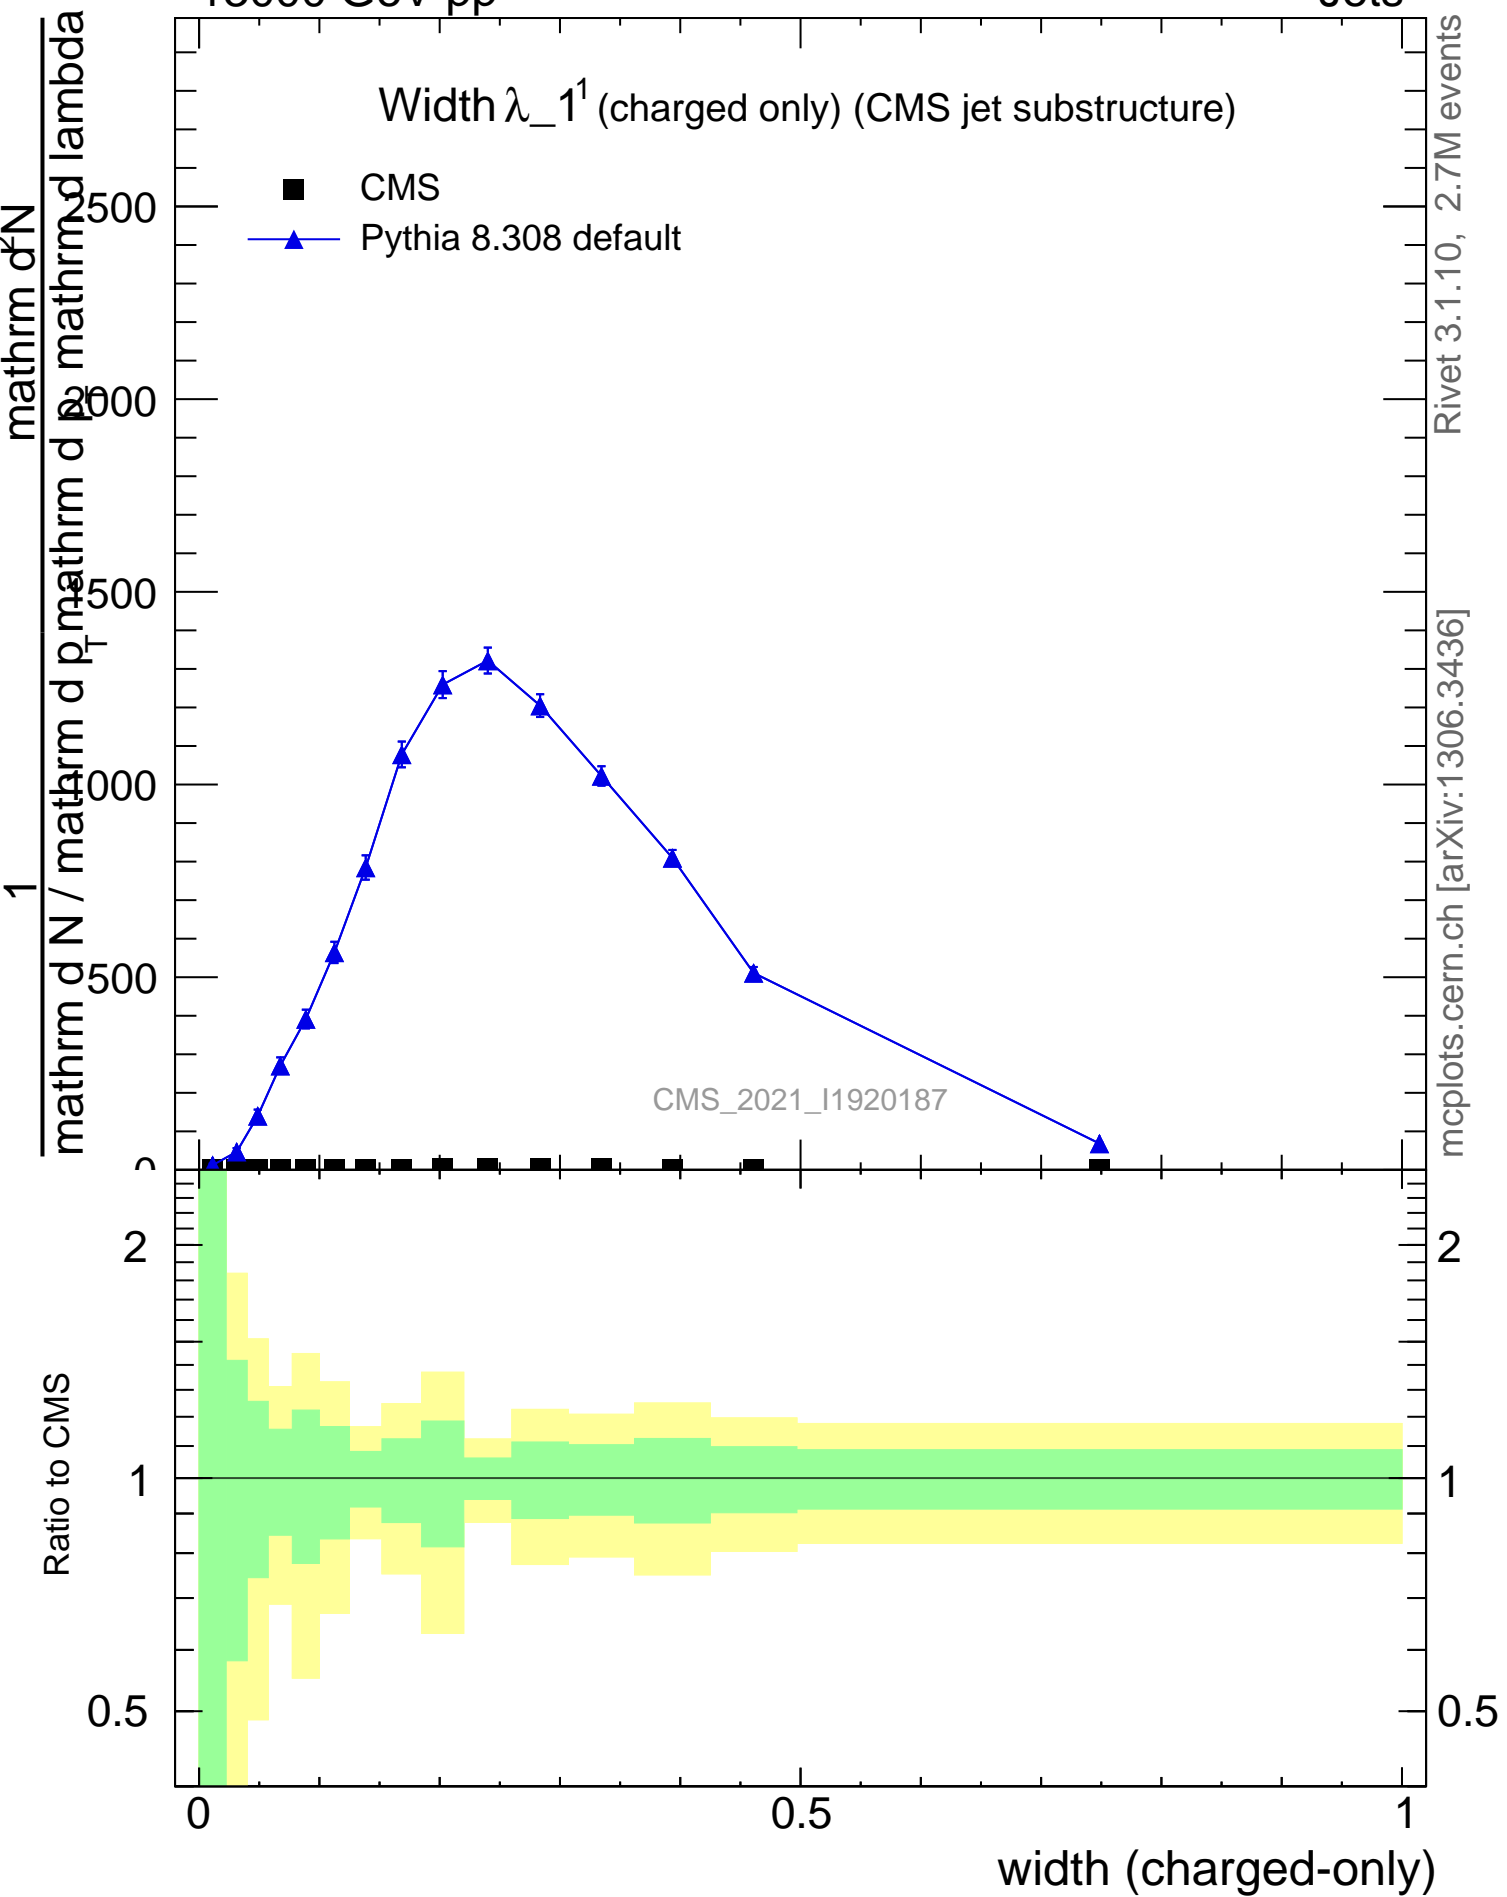

Width λ_1 (charged only) (CMS jet substructure)

- CMS
- ▲ Pythia 8.308 default

CMS_2021_I1920187