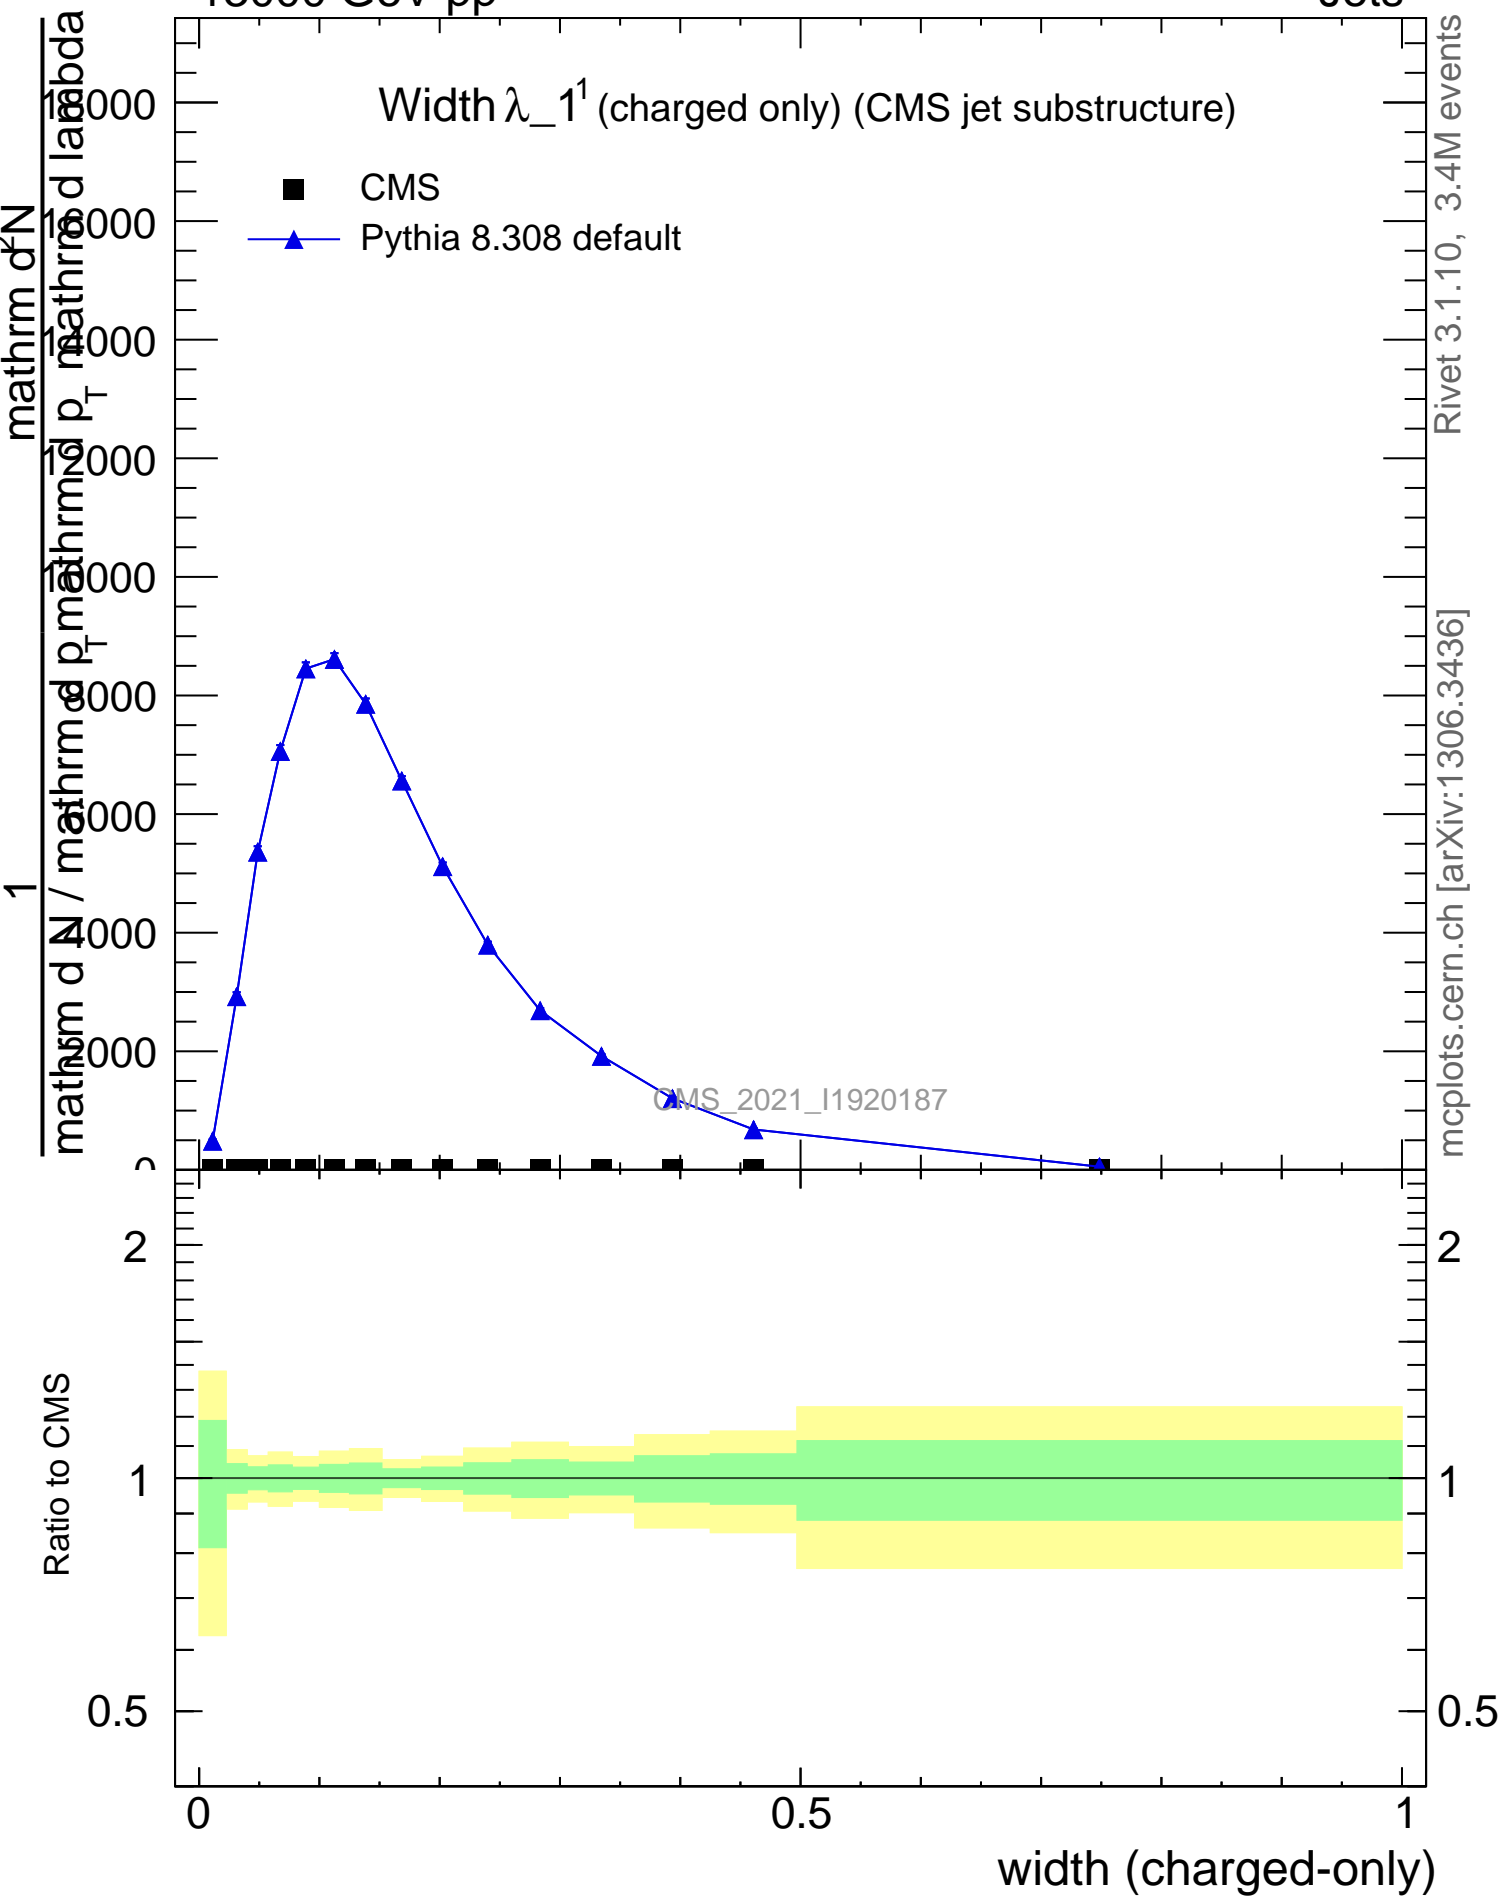

Width λ_{-1} (charged only) (CMS jet substructure)

- CMS
- ▲ Pythia 8.308 default

Rivet 3.1.10, 3.4M events

mcplots.cern.ch [arXiv:1306.3436]