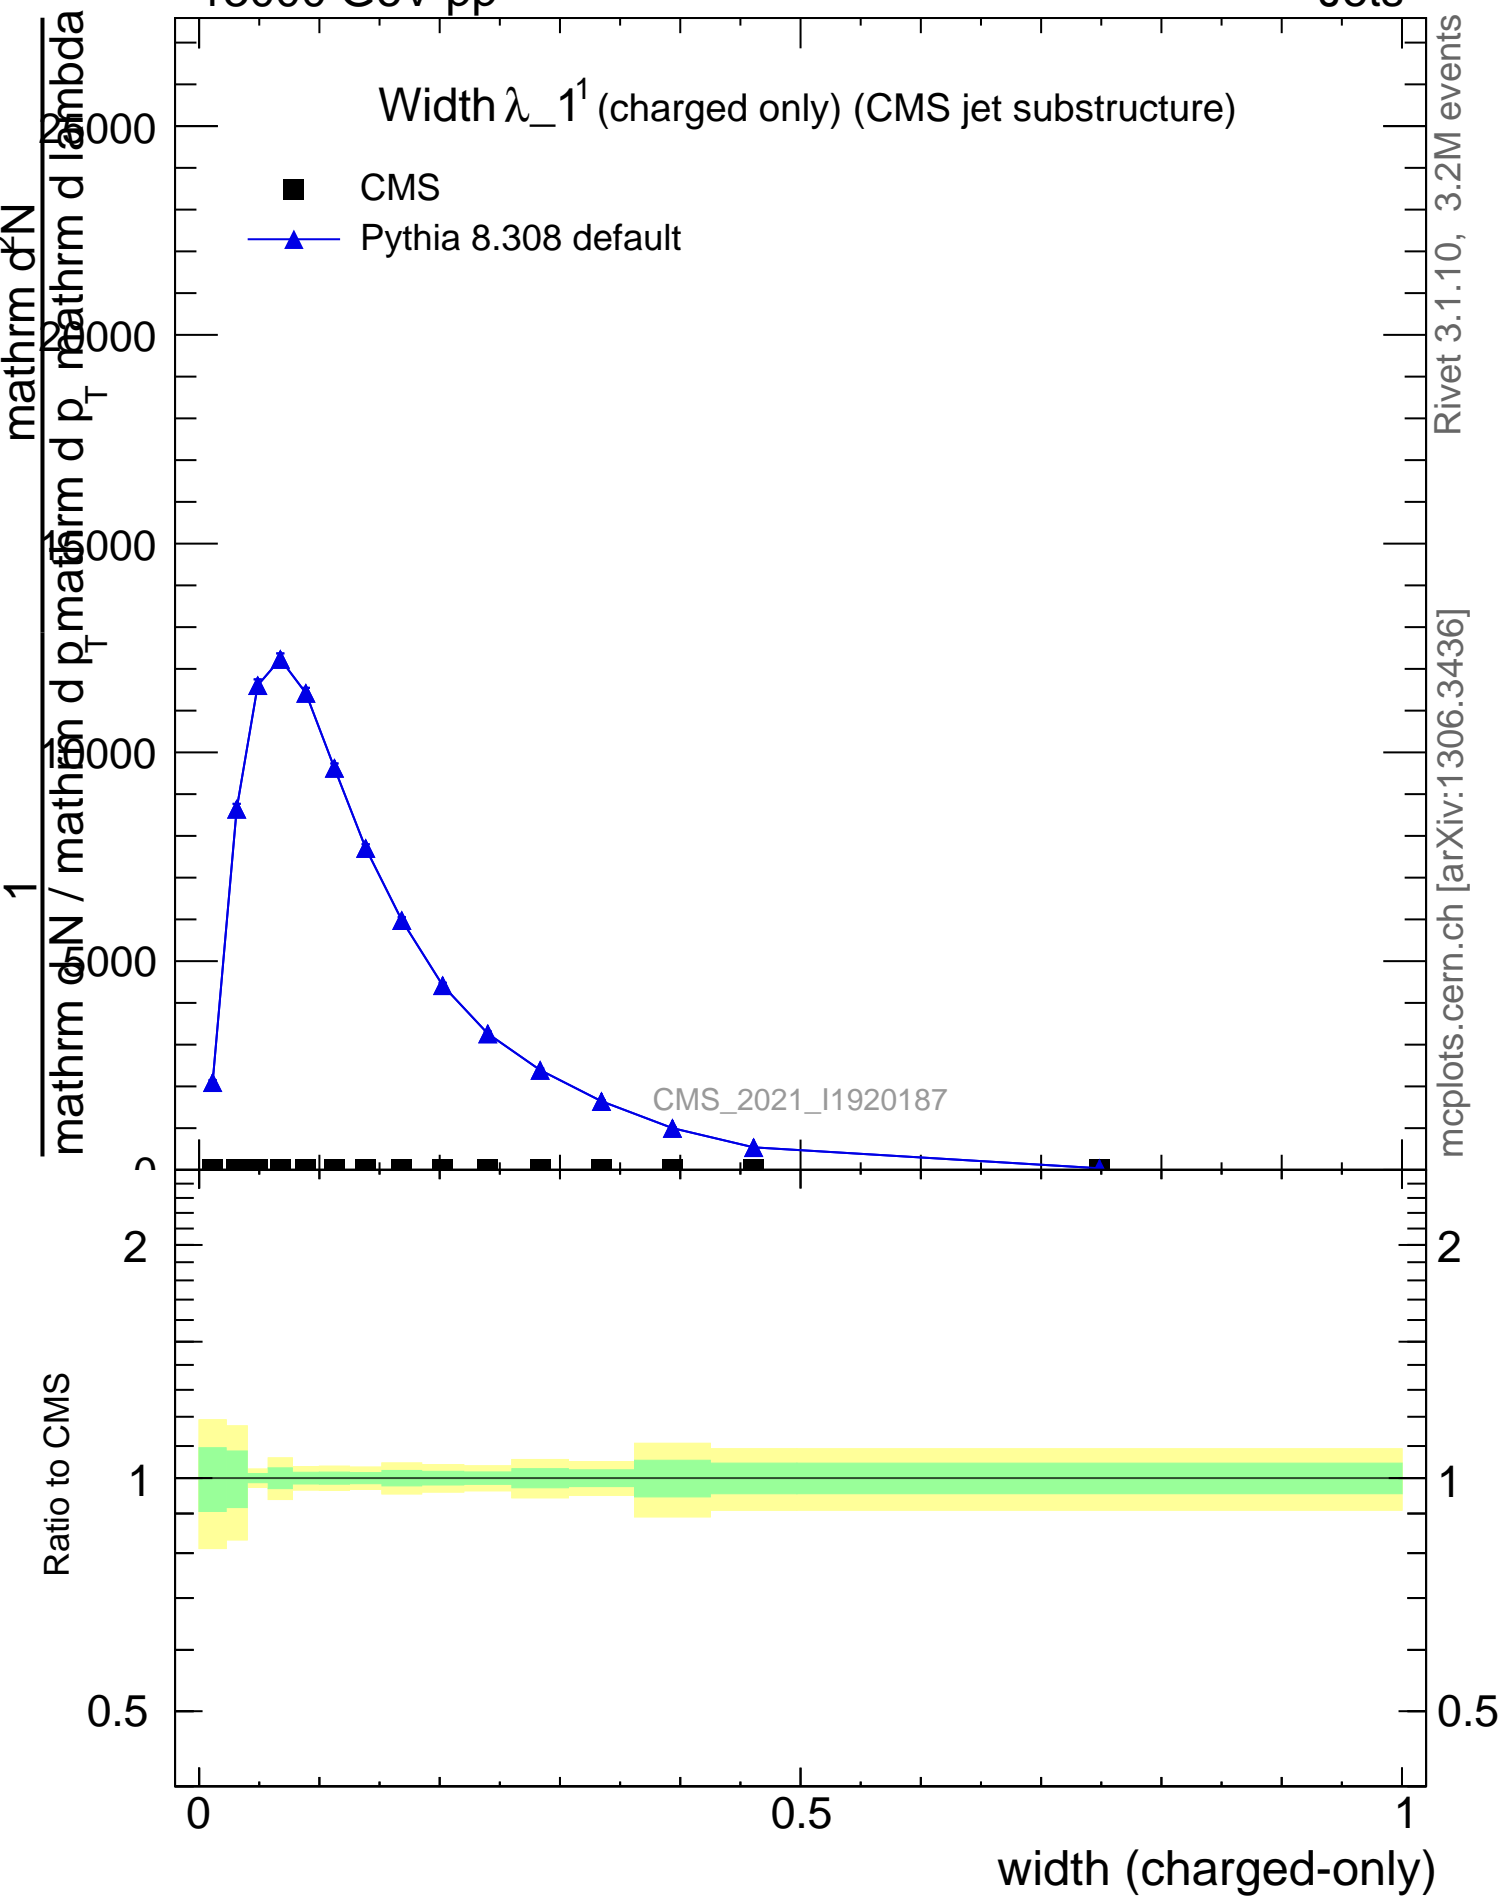

Width λ_{-1} (charged only) (CMS jet substructure)

- CMS
- ▲ Pythia 8.308 default

CMS_2021_I1920187