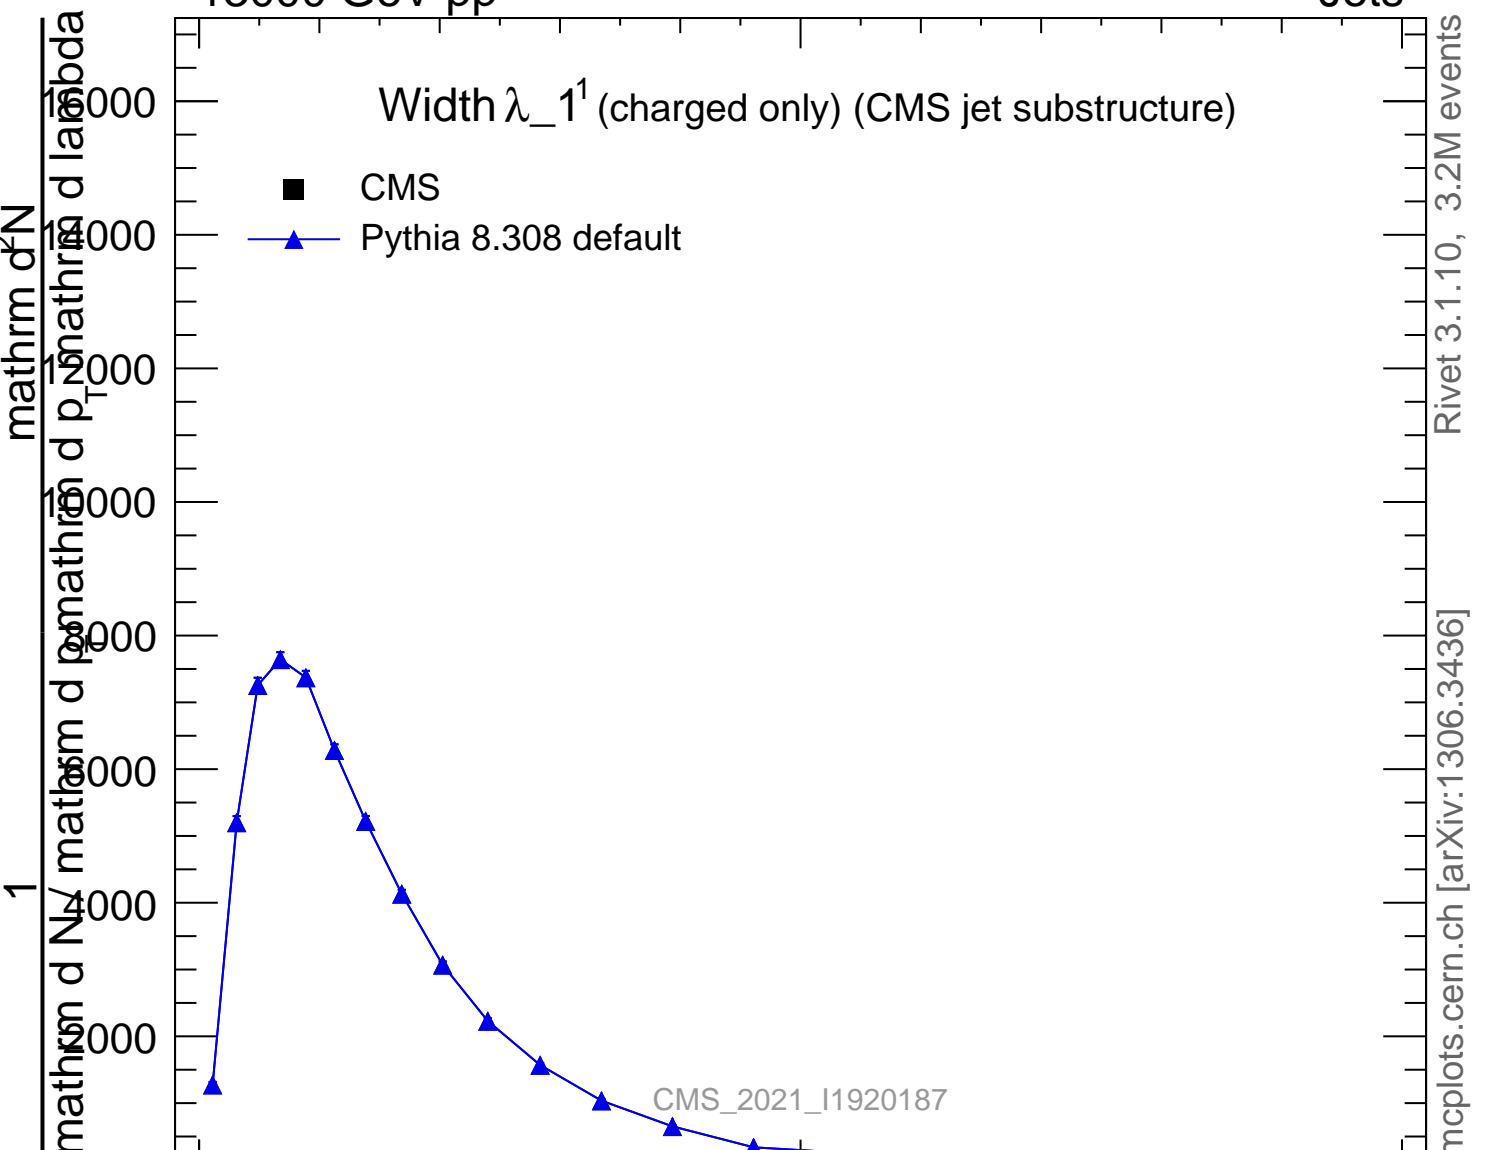

Width  $\lambda_{-1}$  (charged only) (CMS jet substructure)

- CMS
- ▲ Pythia 8.308 default

Ratio to CMS

0.5

2

0.5

2

0

0.5

1

width (charged-only)

1

1