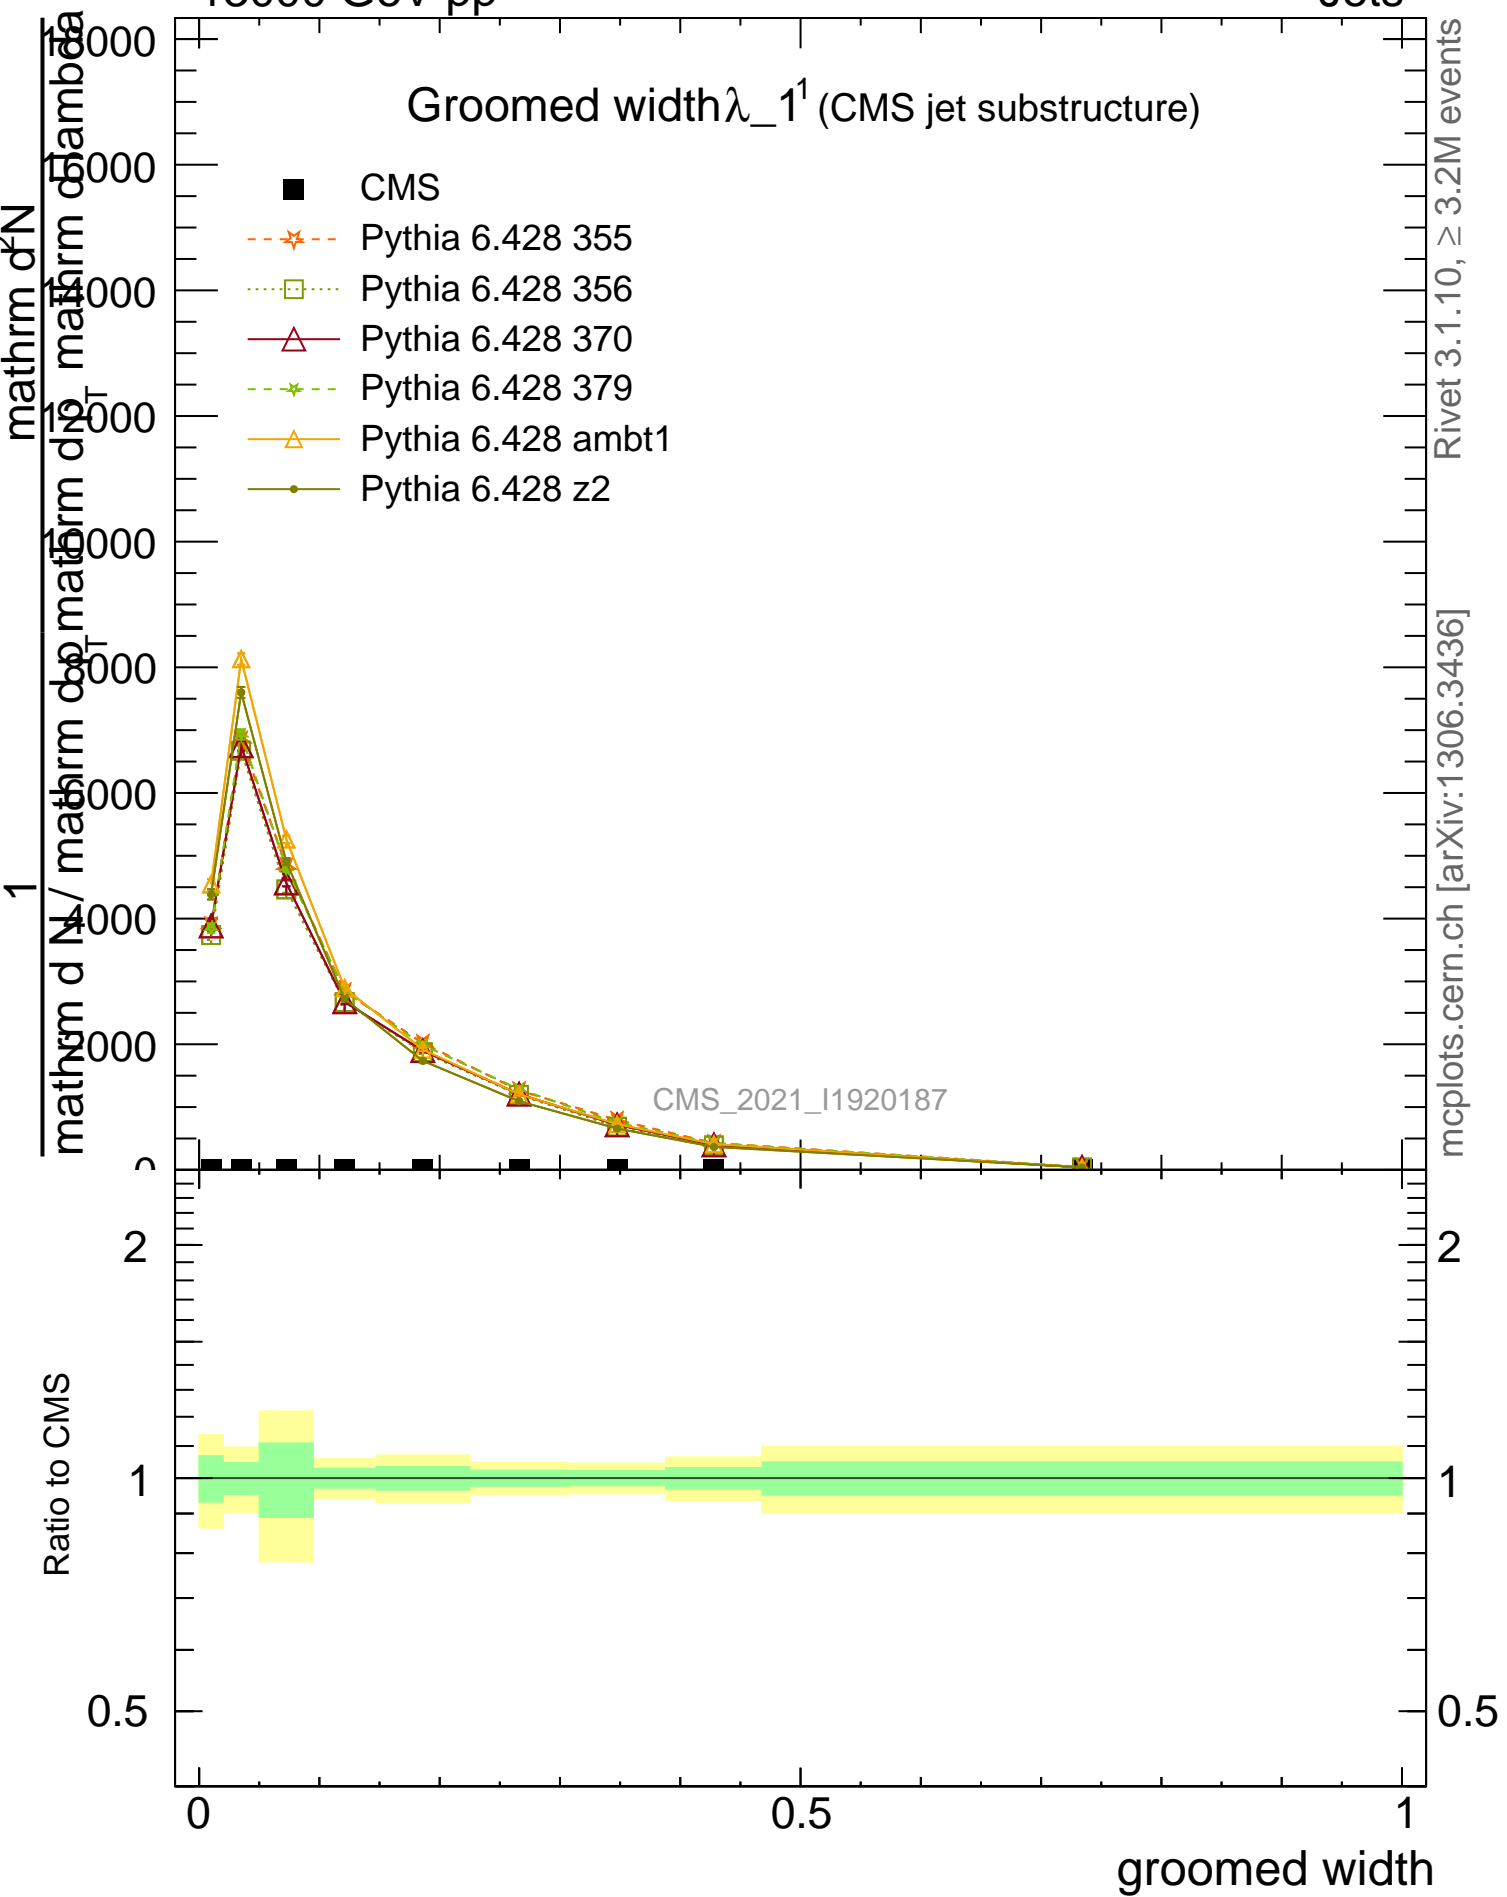

Groomed width λ_{-1}^1 (CMS jet substructure)

Rivet 3.1.10, ≥ 3.2M events
mcplots.cern.ch [arXiv:1306.3436]