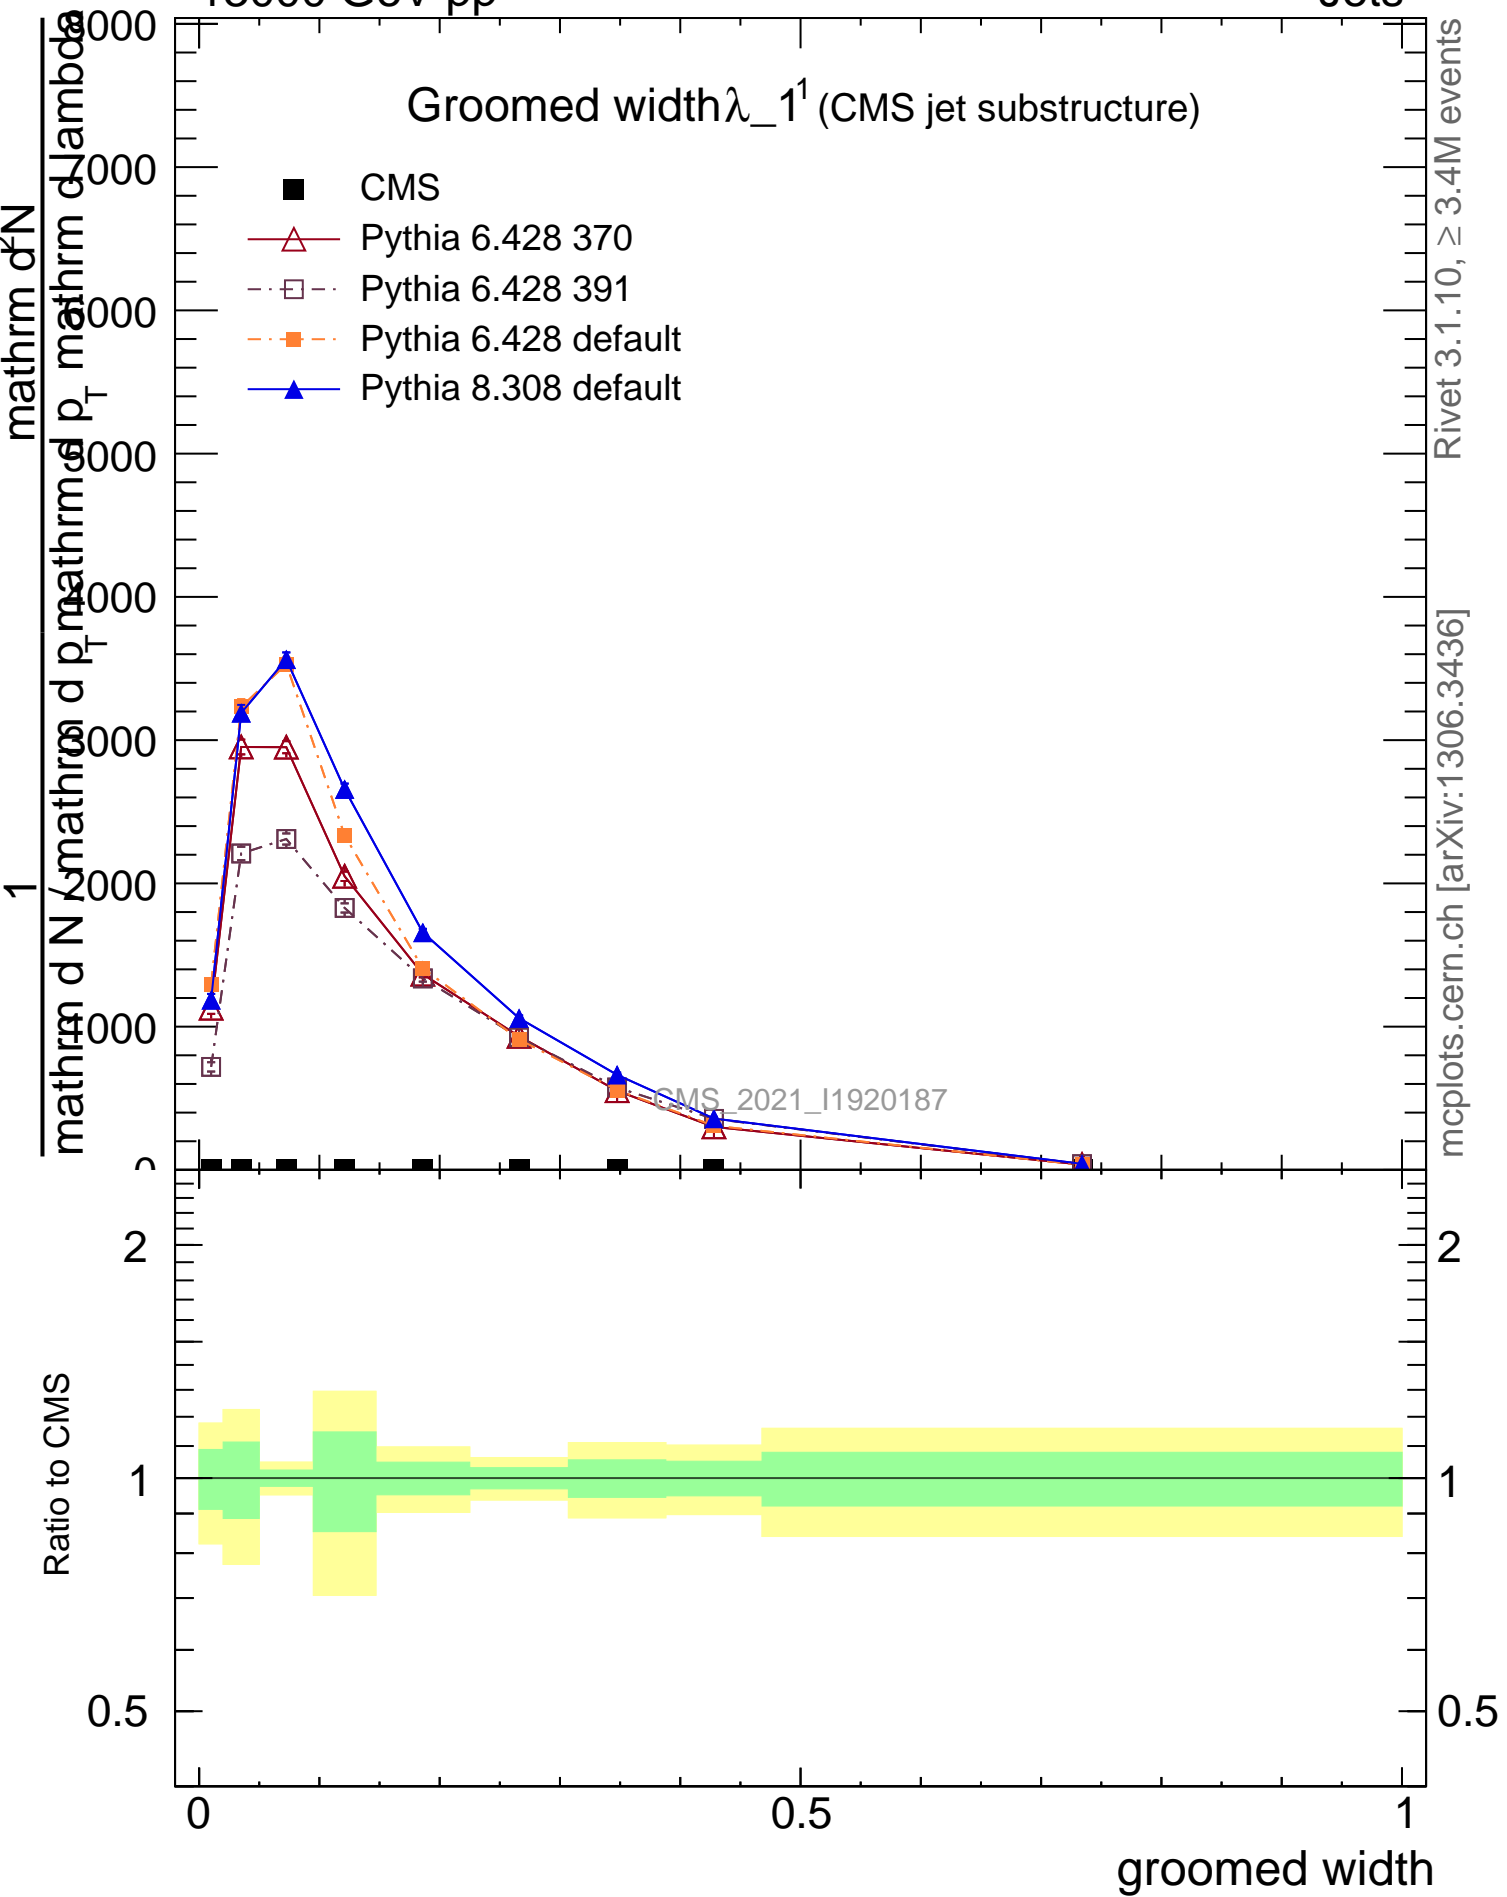

Groomed width  $\lambda_{-1}^1$  (CMS jet substructure)

CMS\_2021\_11920187

mcplots.cern.ch [arXiv:1306.3436]

Rivet 3.1.10, ≥ 3.4M events