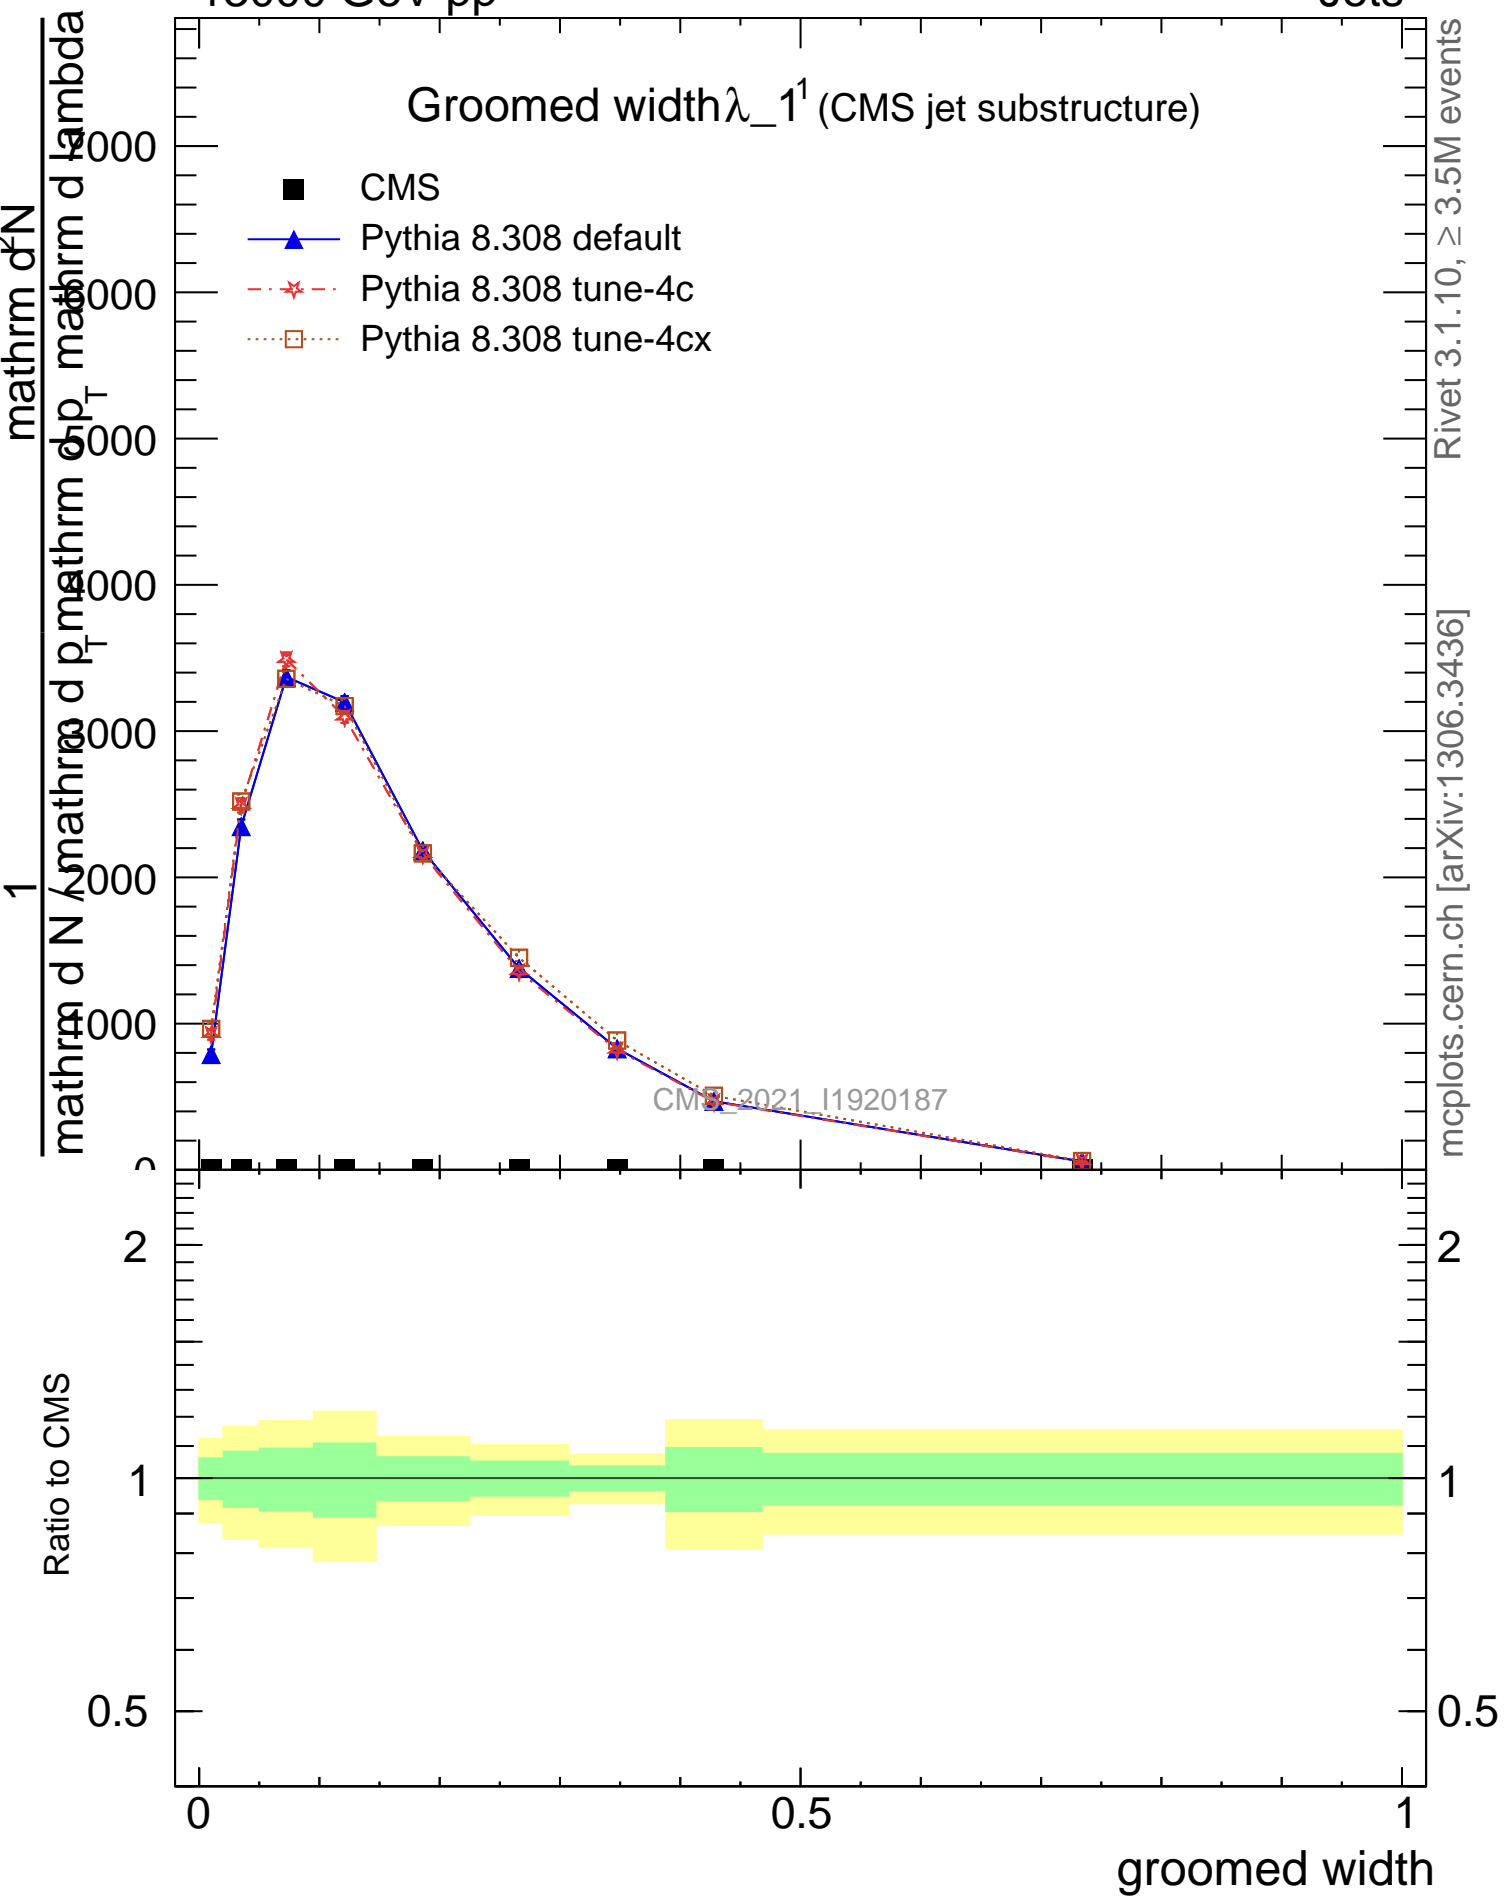

Groomed width λ_{-1}^1 (CMS jet substructure)

CMS_2021_11920187

mcplots.cern.ch [arXiv:1306.3436]

Rivet 3.1.10, ≥ 3.5M events