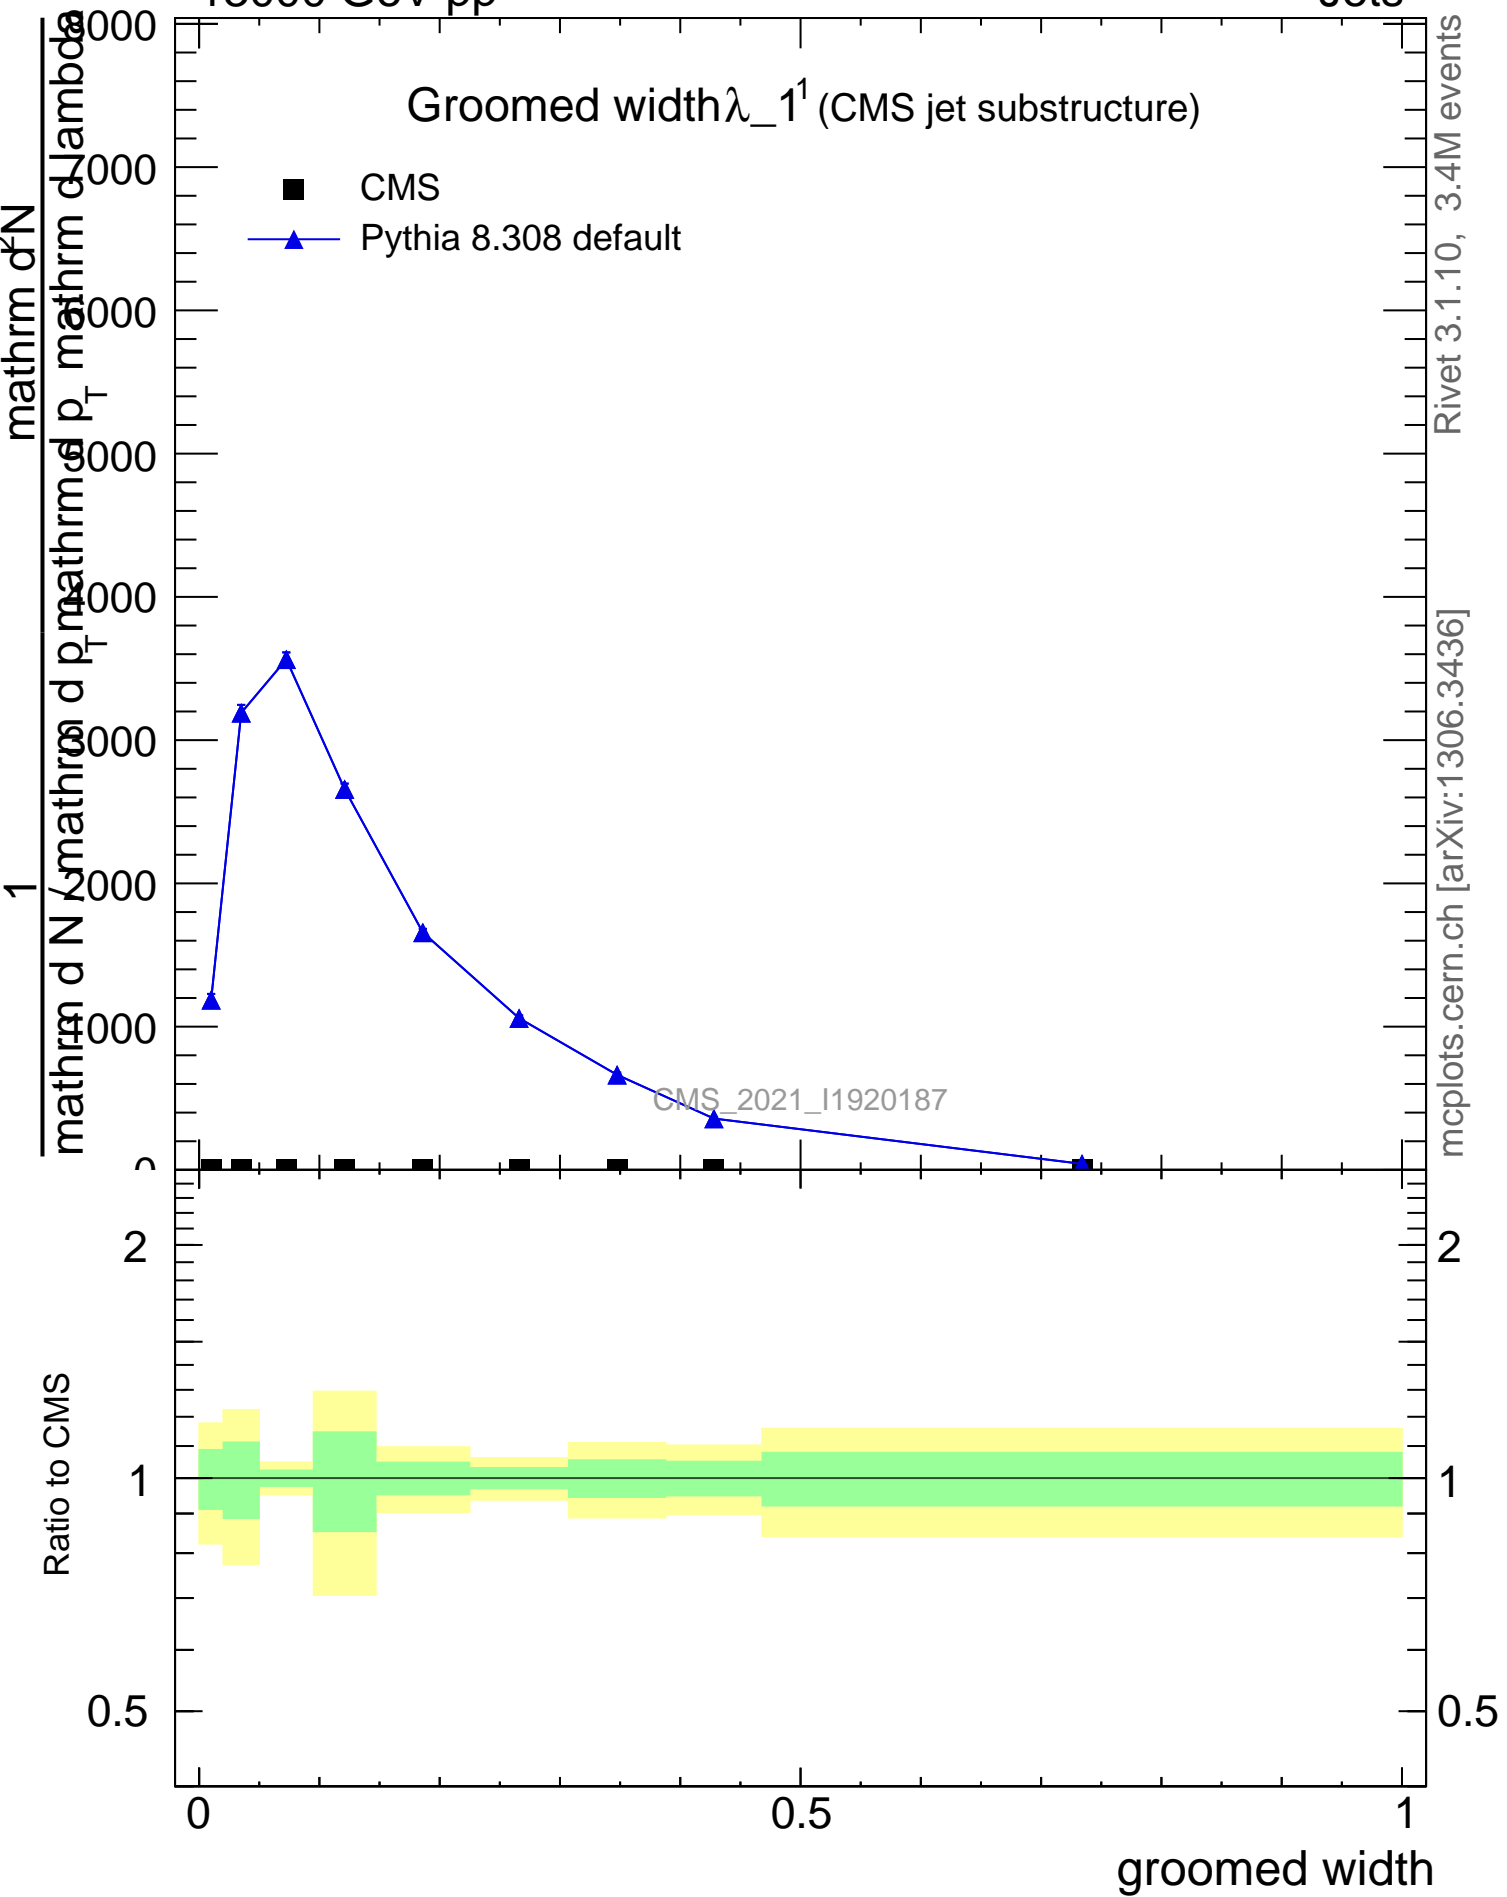

Groomed width  $\lambda_{-1}^1$  (CMS jet substructure)

- CMS
- ▲ Pythia 8.308 default

Rivet 3.1.10, 3.4M events  
mcplots.cern.ch [arXiv:1306.3436]

CMS\_2021\_I1920187