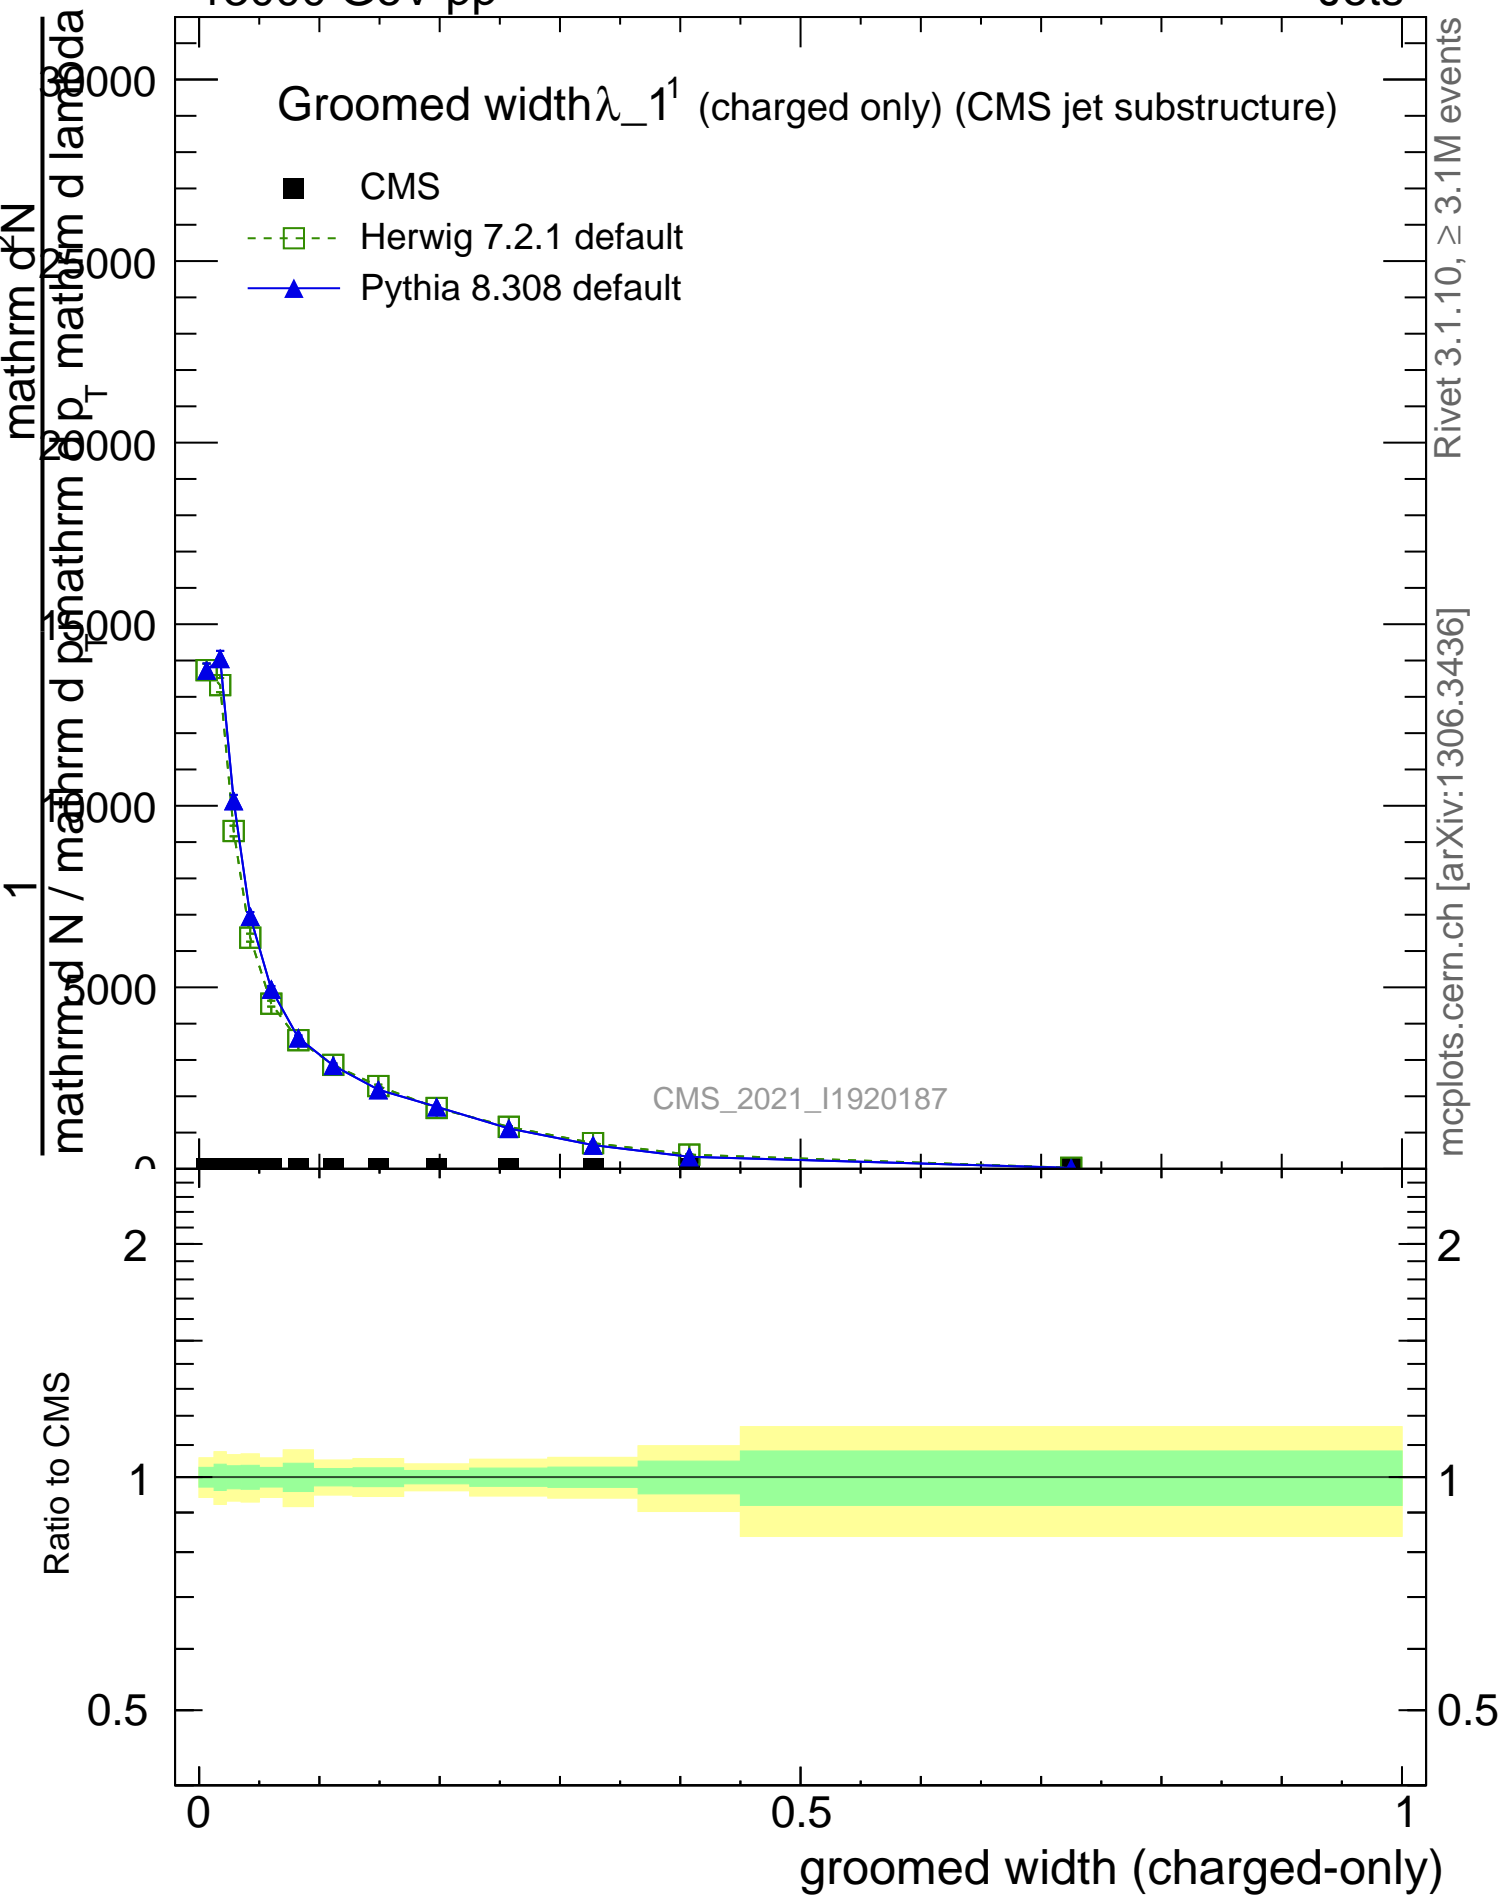

Groomed width λ_{-1}^1 (charged only) (CMS jet substructure)

- CMS
- - □ Herwig 7.2.1 default
- - ▲ Pythia 8.308 default

CMS_2021_I1920187

mcplots.cern.ch [arXiv:1306.3436]

Rivet 3.1.10, $\geq 3.1M$ events