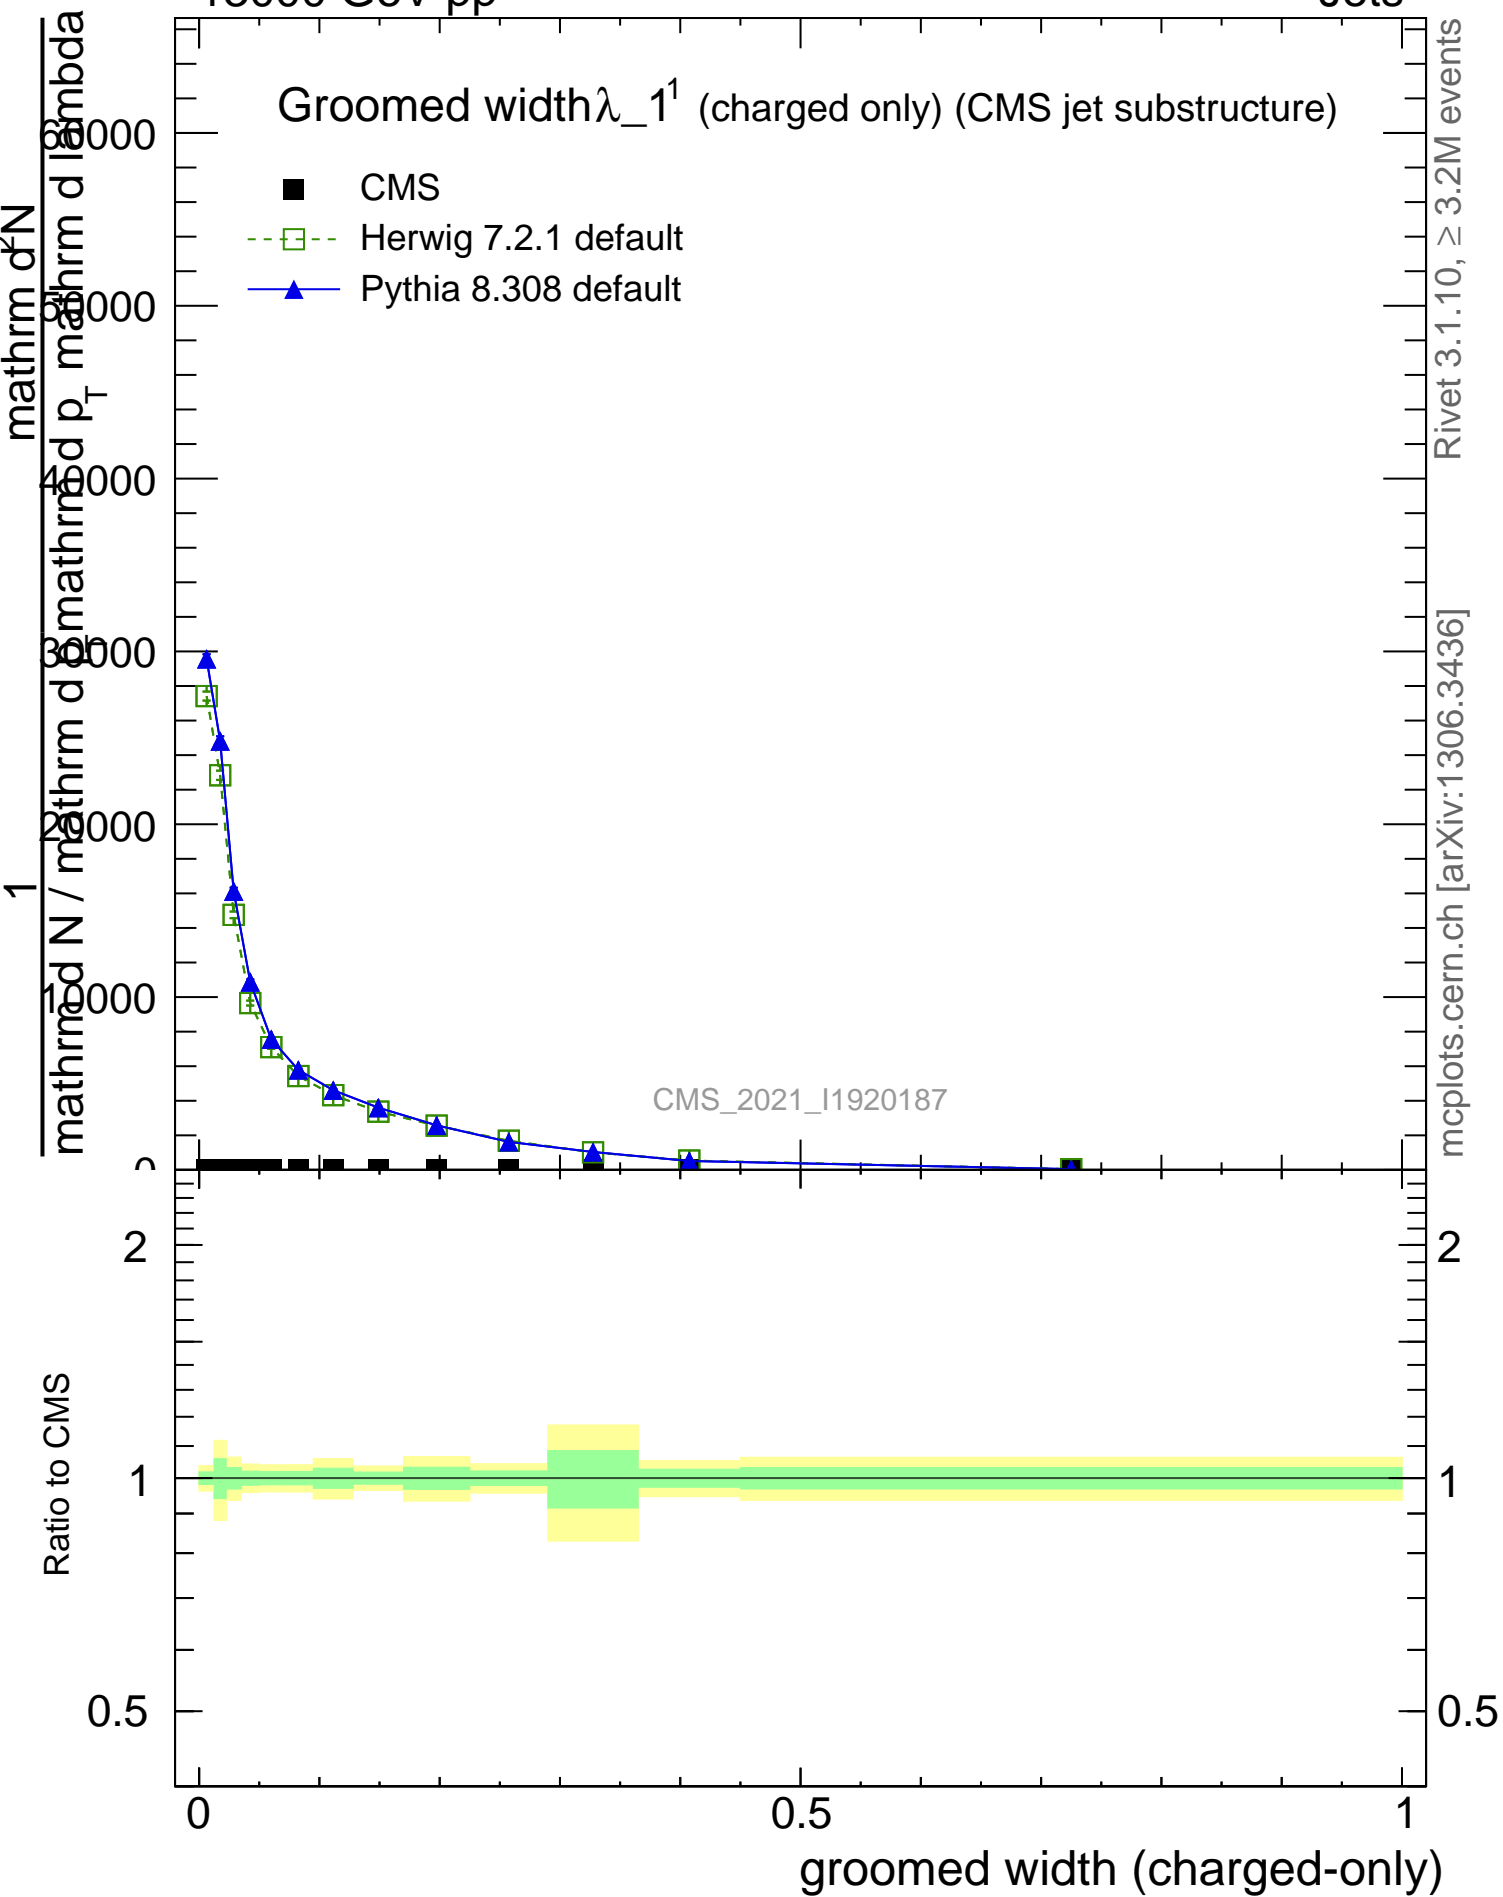

Groomed width  $\lambda_{-1}^1$  (charged only) (CMS jet substructure)

- CMS
- - □ Herwig 7.2.1 default
- - ▲ Pythia 8.308 default

CMS\_2021\_I1920187

mcplots.cern.ch [arXiv:1306.3436]

Rivet 3.1.10,  $\geq 3.2M$  events