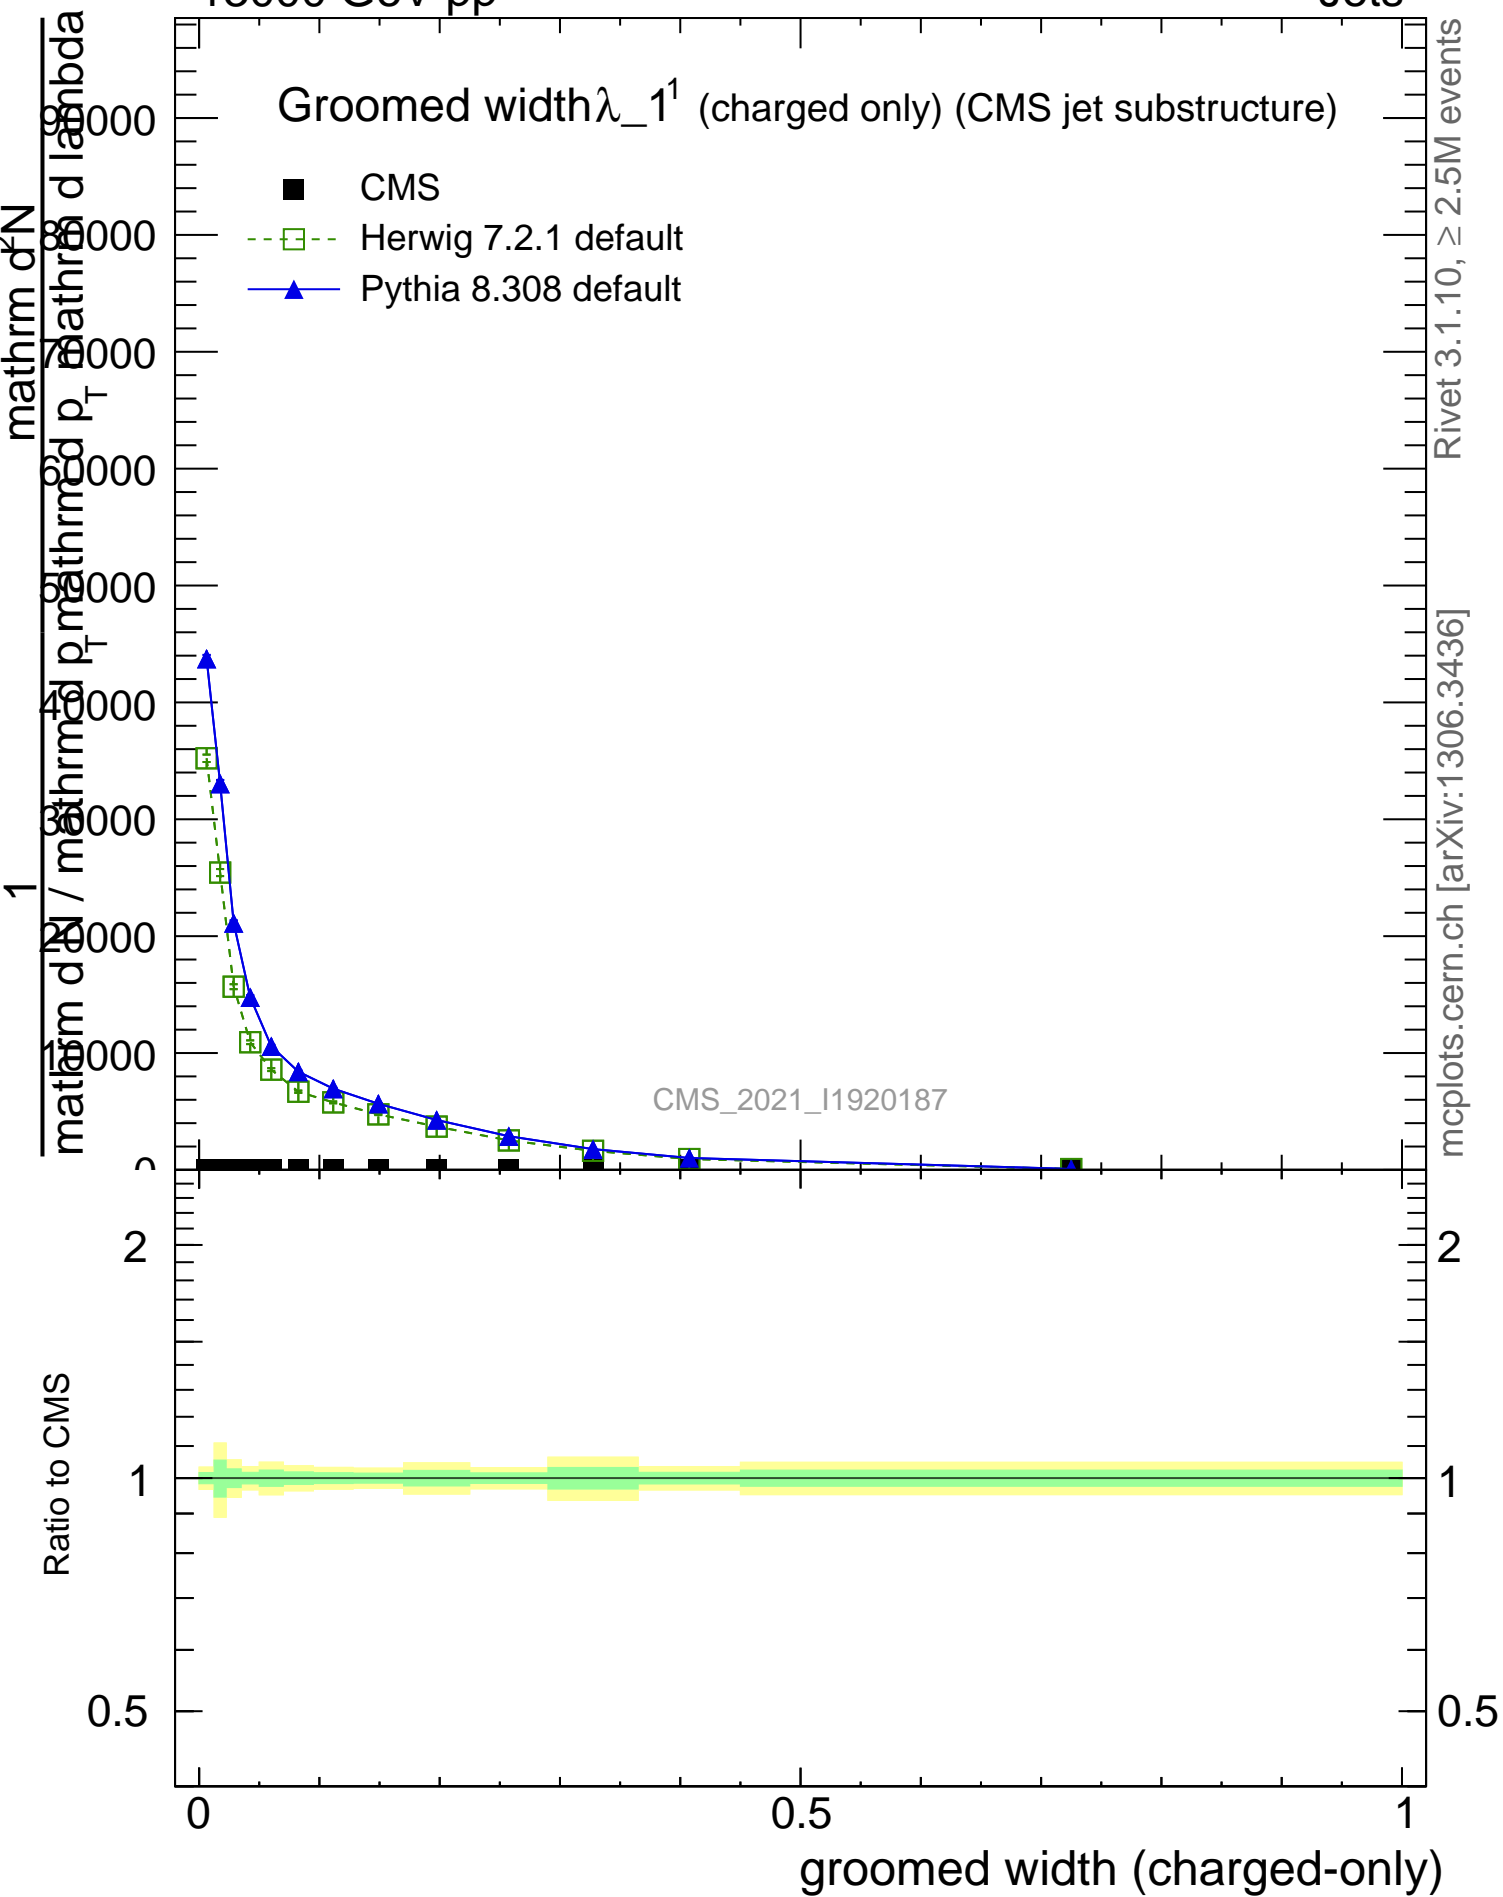

Groomed width λ_{-1}^1 (charged only) (CMS jet substructure)

- CMS
- - □ Herwig 7.2.1 default
- - ▲ Pythia 8.308 default

CMS_2021_I1920187

mcplots.cern.ch [arXiv:1306.3436]

Rivet 3.1.10, $\geq 2.5M$ events