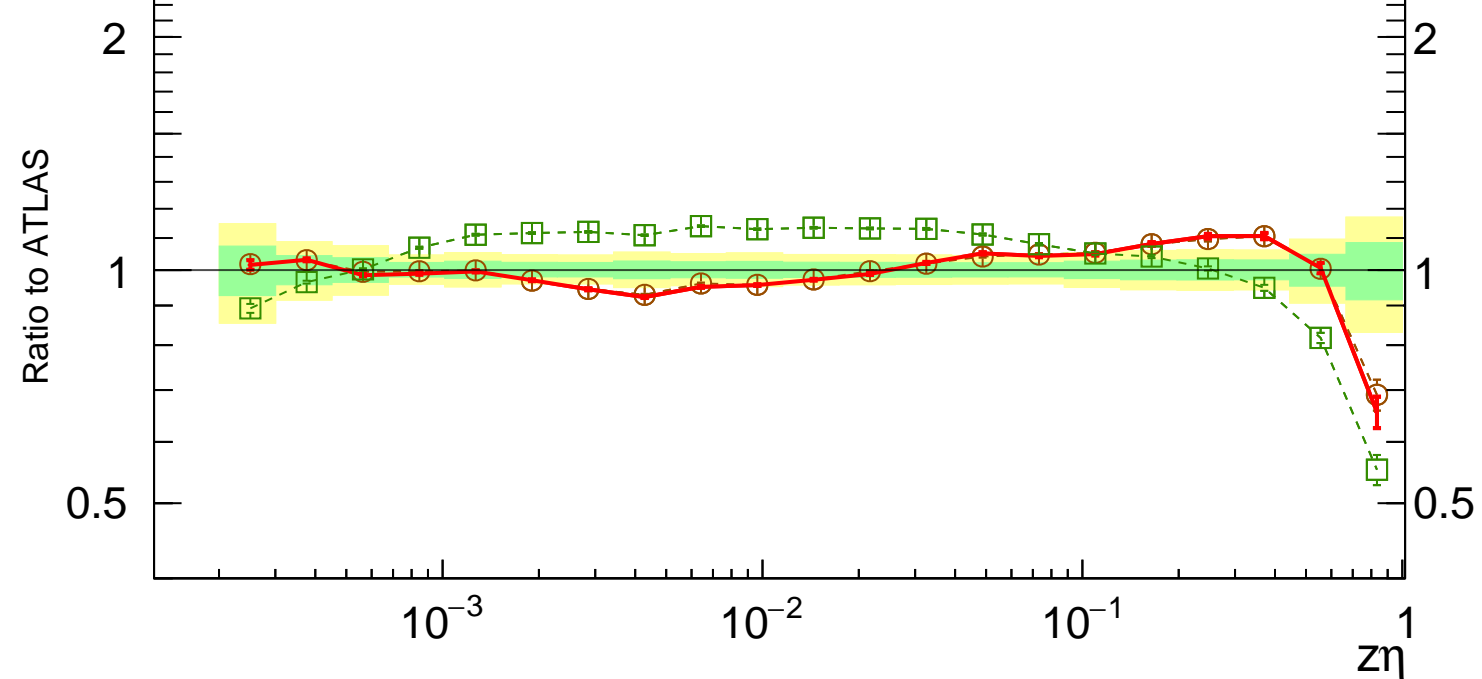

13000 GeV pp

Jets

Rivet 3.1.10, ≥ 3M events