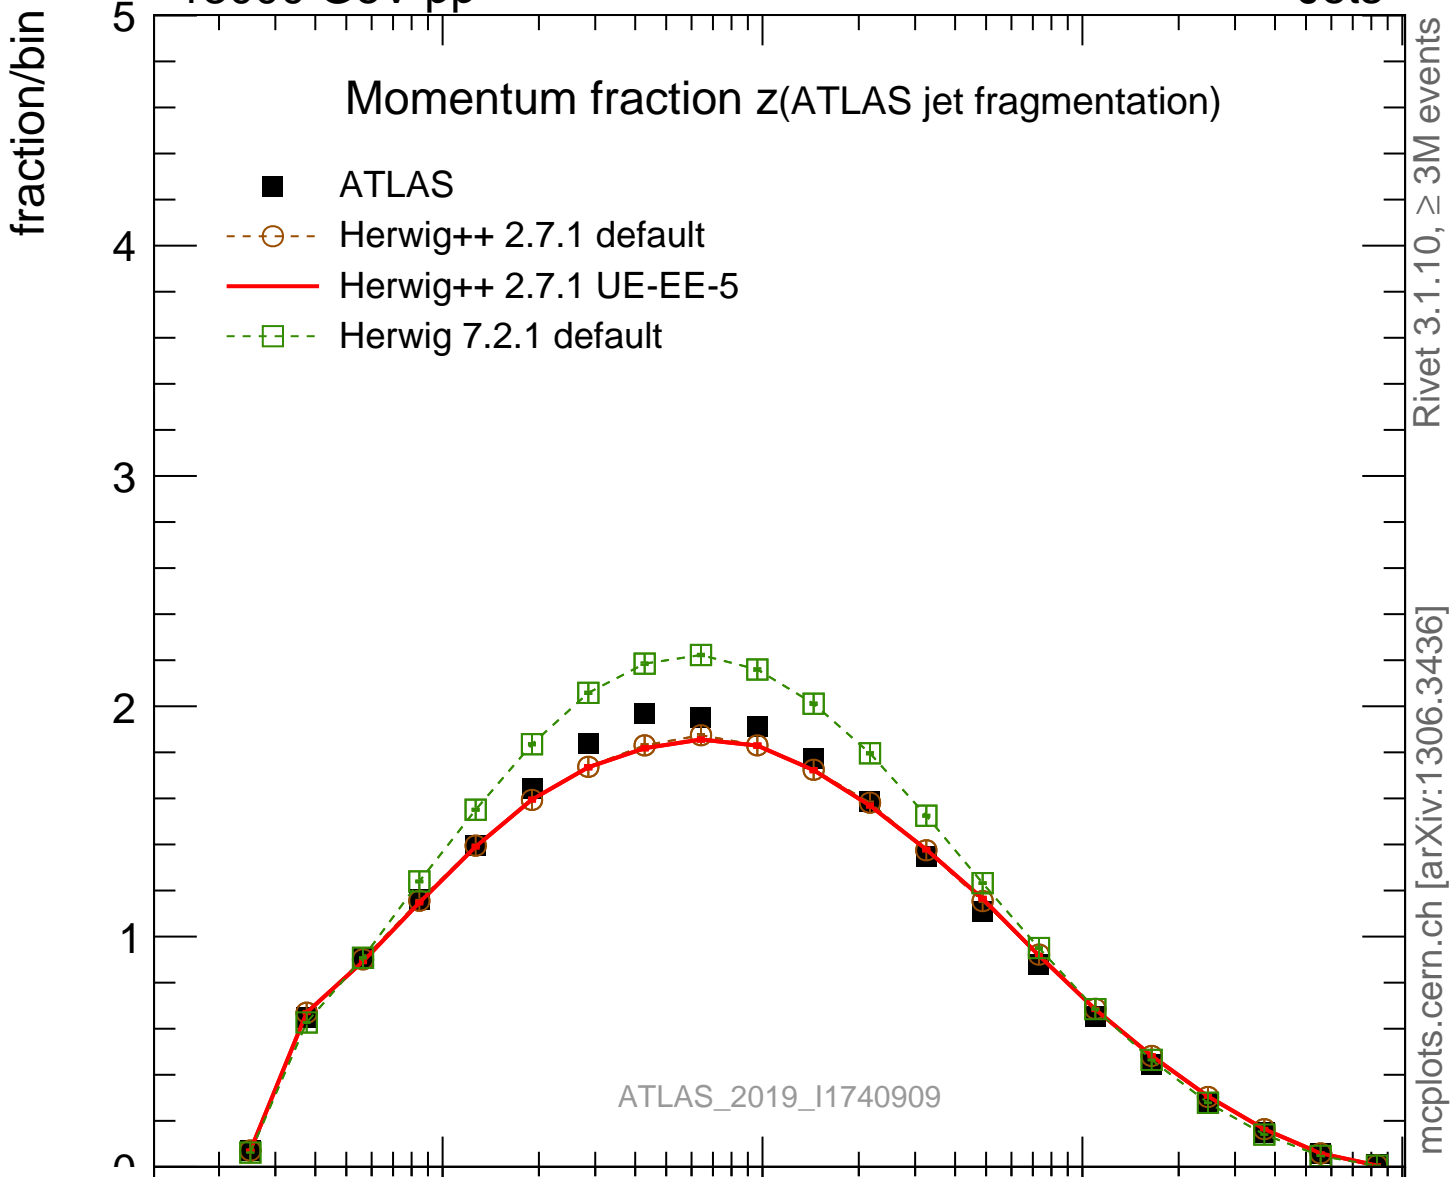

13000 GeV pp

Jets

Rivet 3.1.10, ≥ 3M events