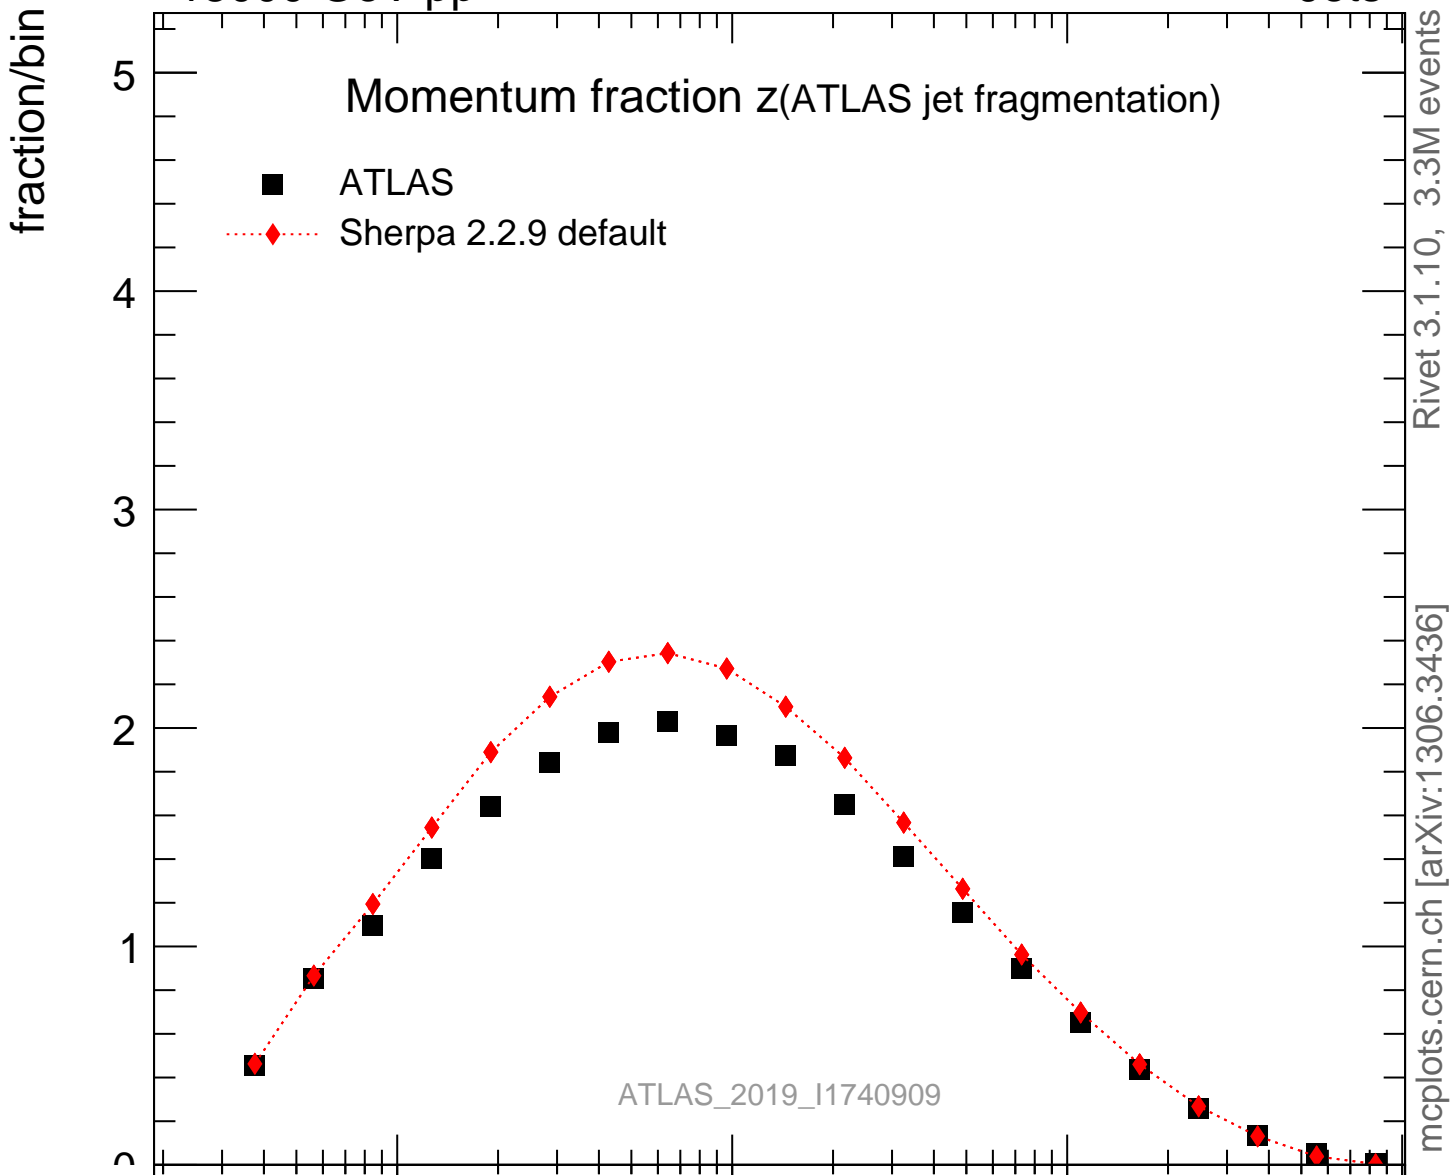

13000 GeV pp

Jets

Rivet 3.1.10, 3.3M events
mcplots.cern.ch [arXiv:1306.3436]