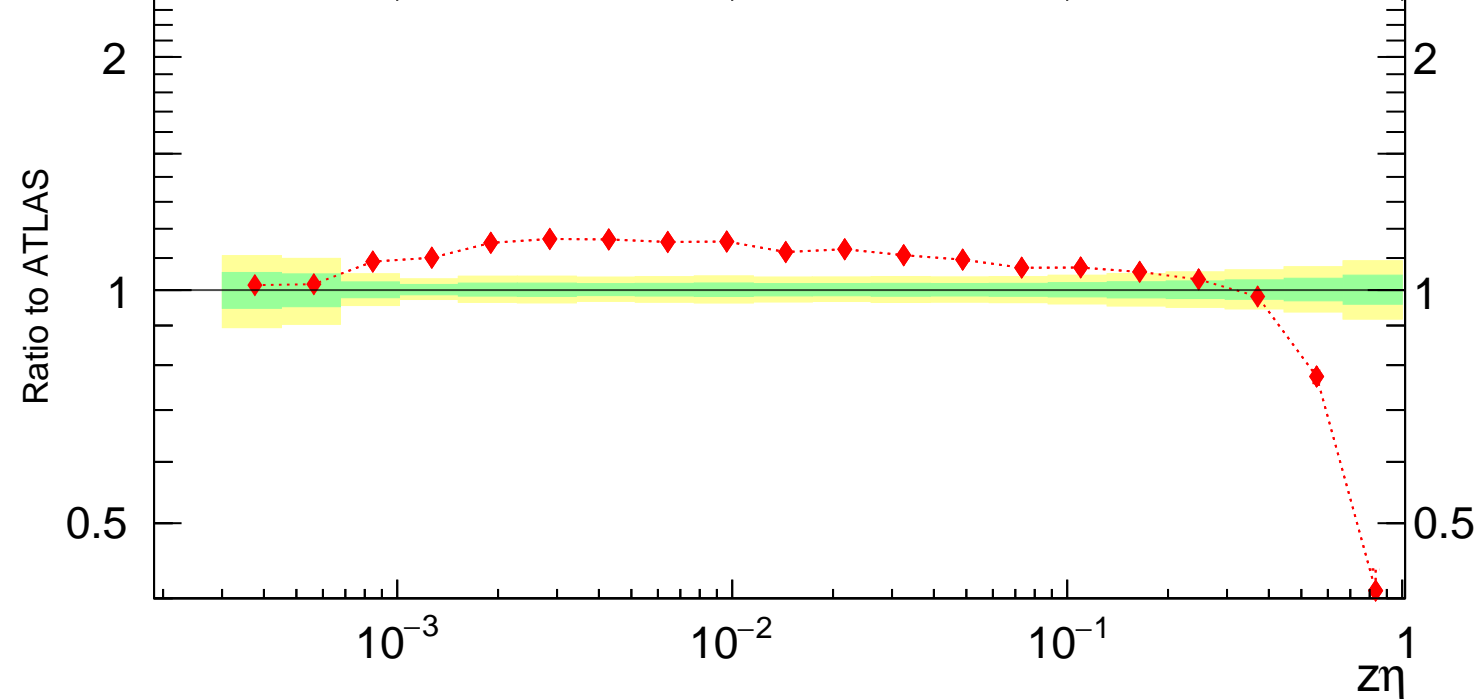

13000 GeV pp

Jets

Rivet 3.1.10, 3.3M events
mcplots.cern.ch [arXiv:1306.3436]