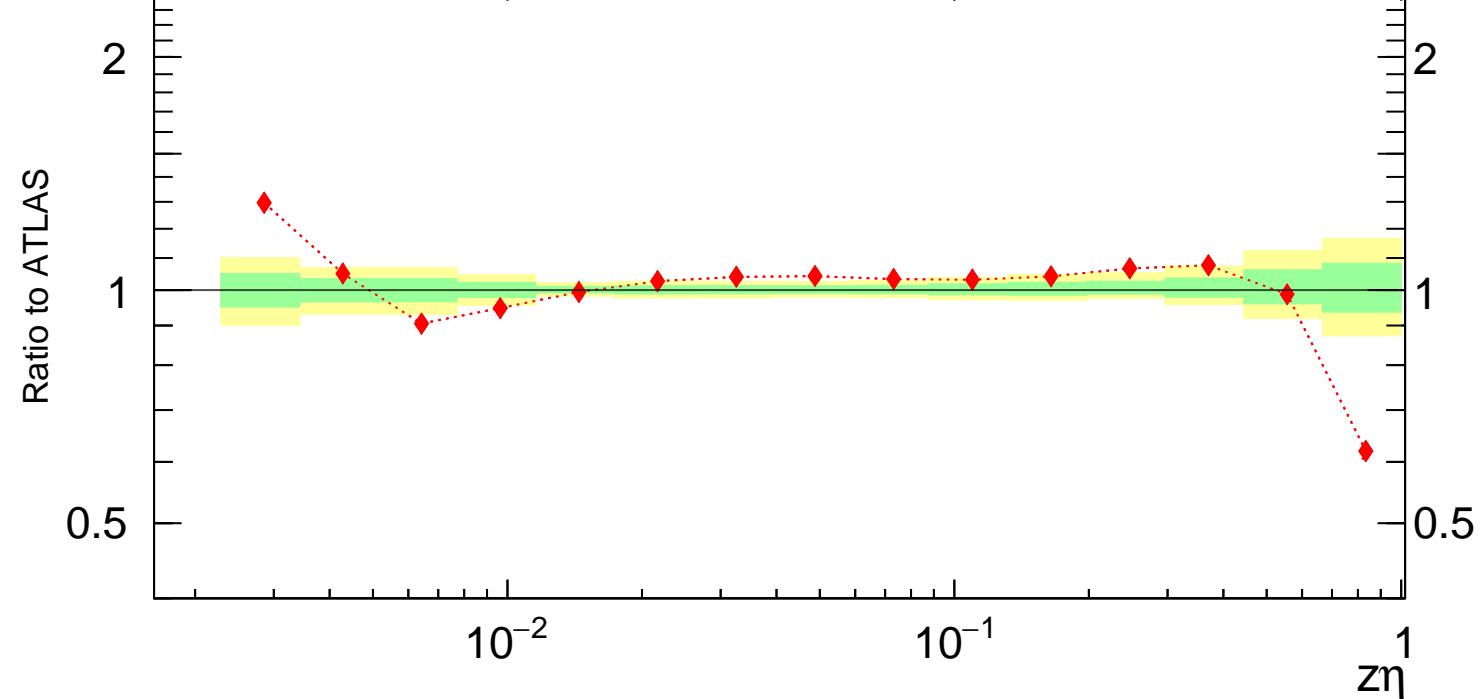

13000 GeV pp

Jets

Rivet 3.1.10, 3.6M events
mcplots.cern.ch [arXiv:1306.3436]