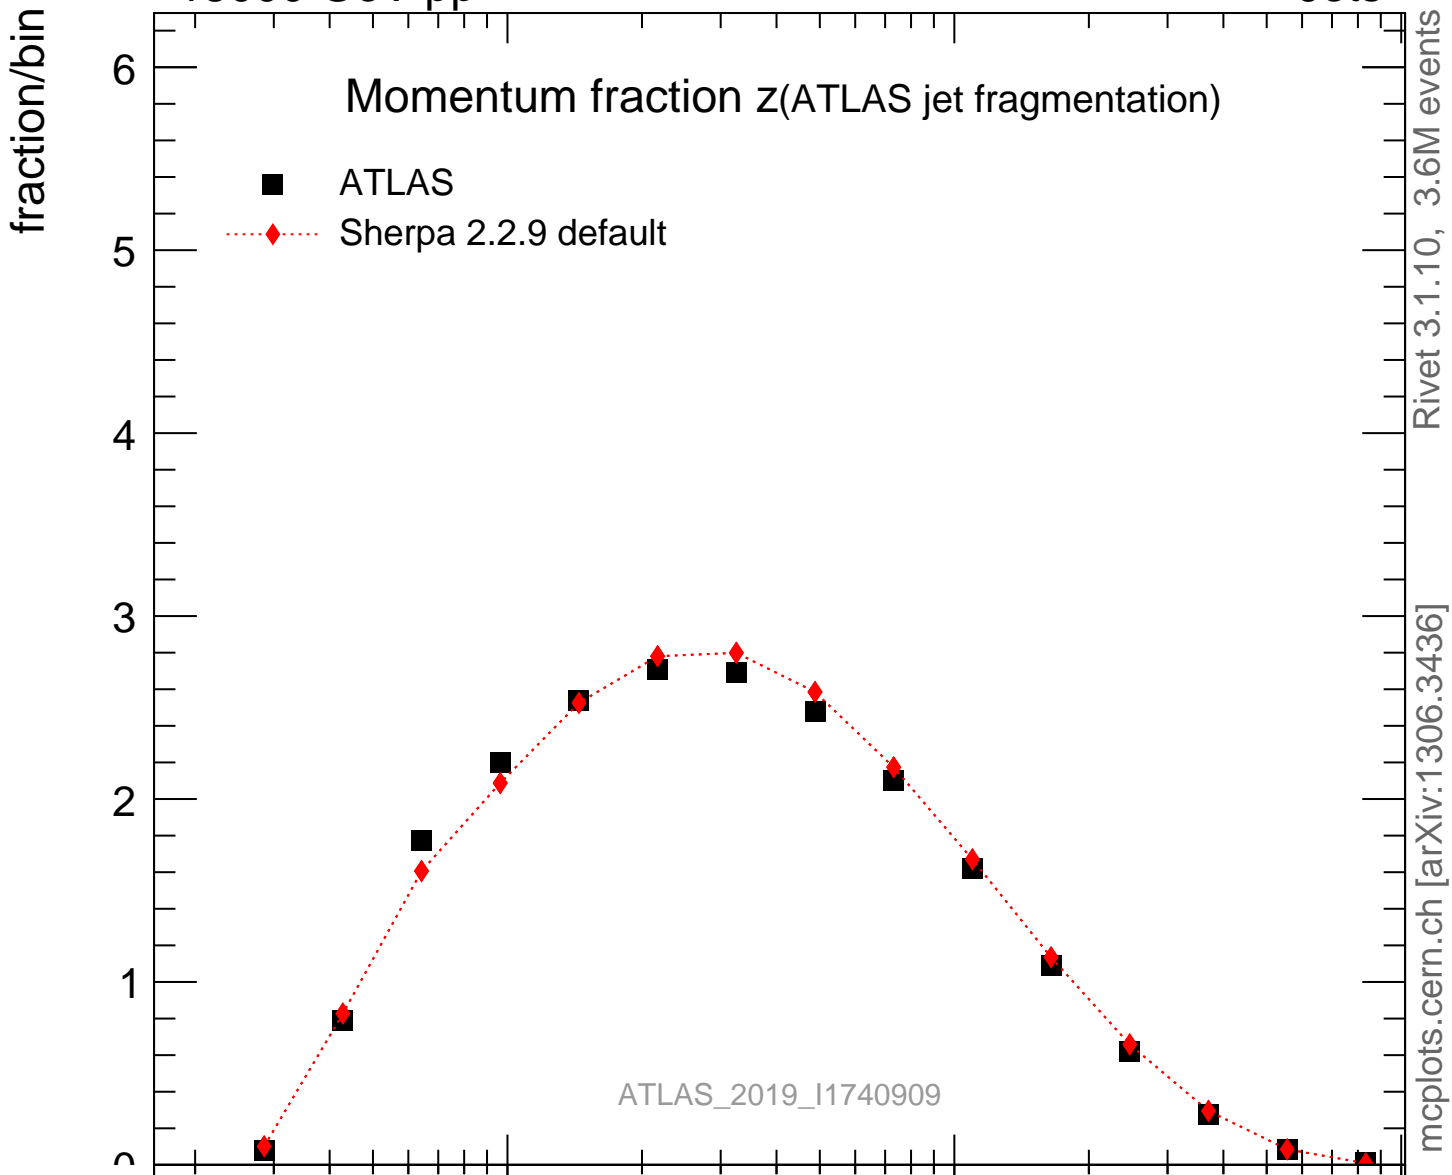

13000 GeV pp

Jets

Rivet 3.1.10, 3.6M events
mcplots.cern.ch [arXiv:1306.3436]