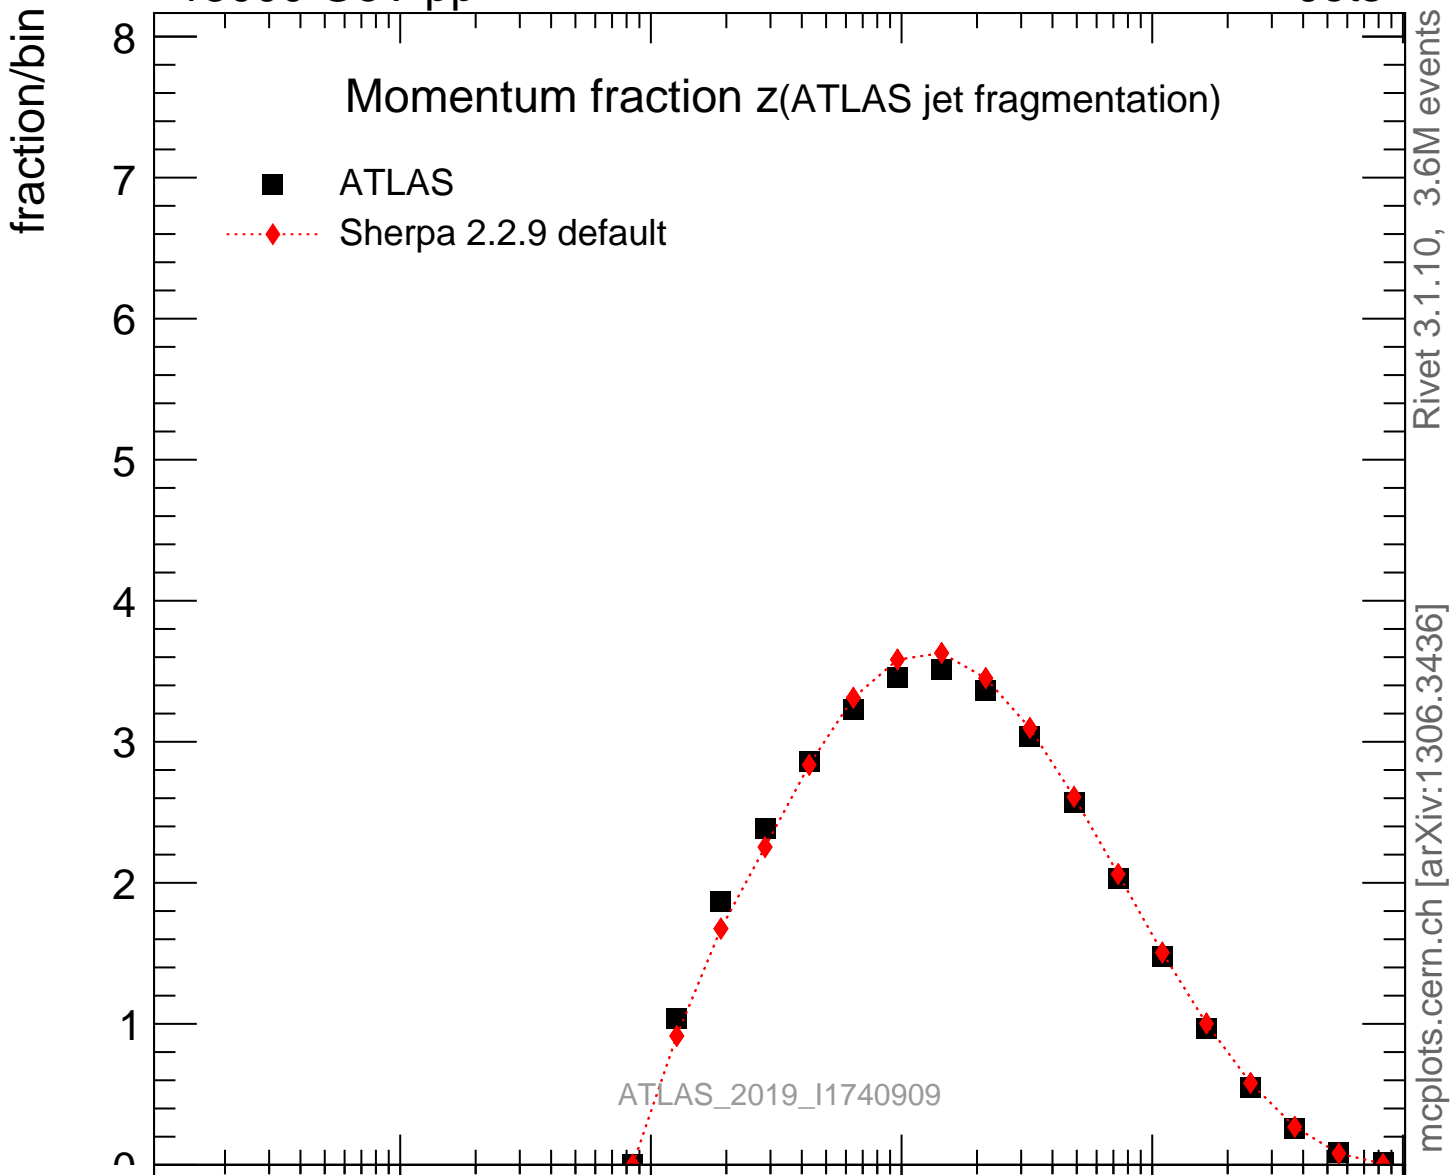

13000 GeV pp

Jets

Rivet 3.1.10, 3.6M events  
mcplots.cern.ch [arXiv:1306.3436]