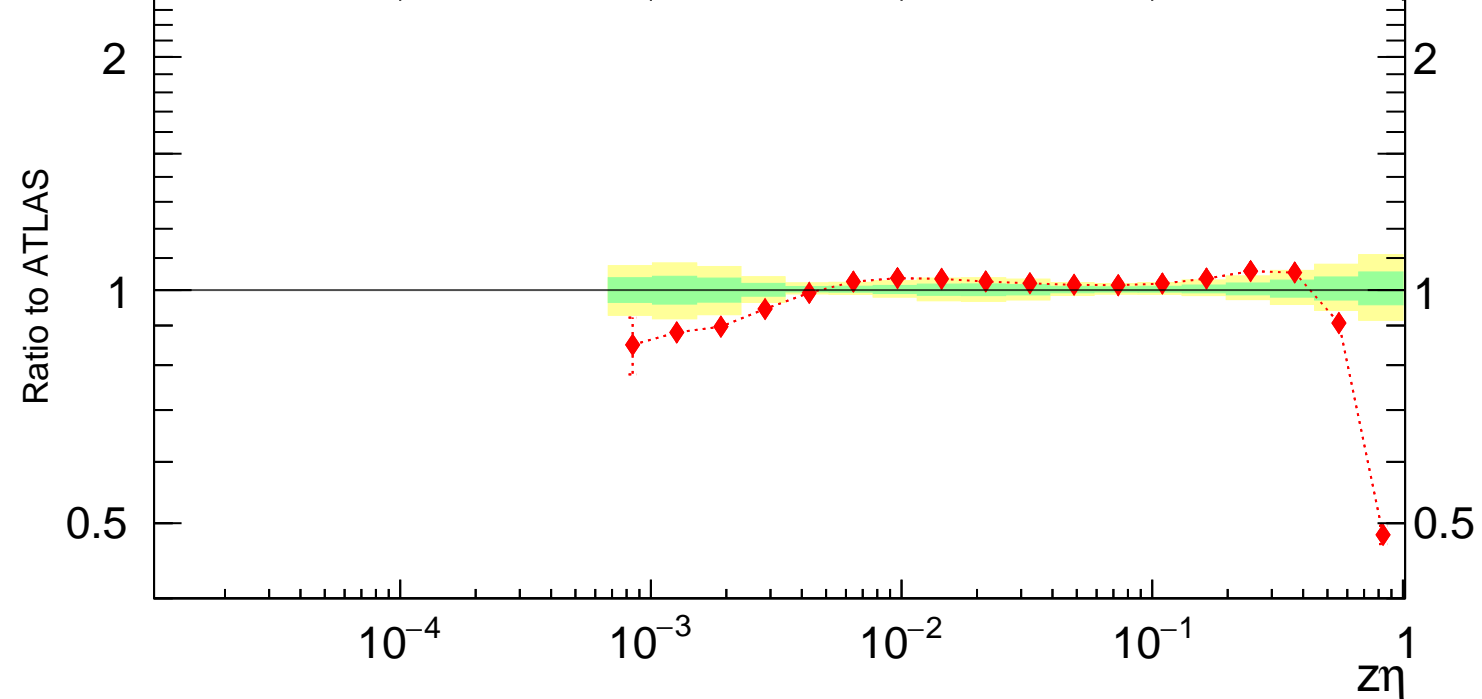

13000 GeV pp

Jets

Rivet 3.1.10, 3.6M events  
mcplots.cern.ch [arXiv:1306.3436]