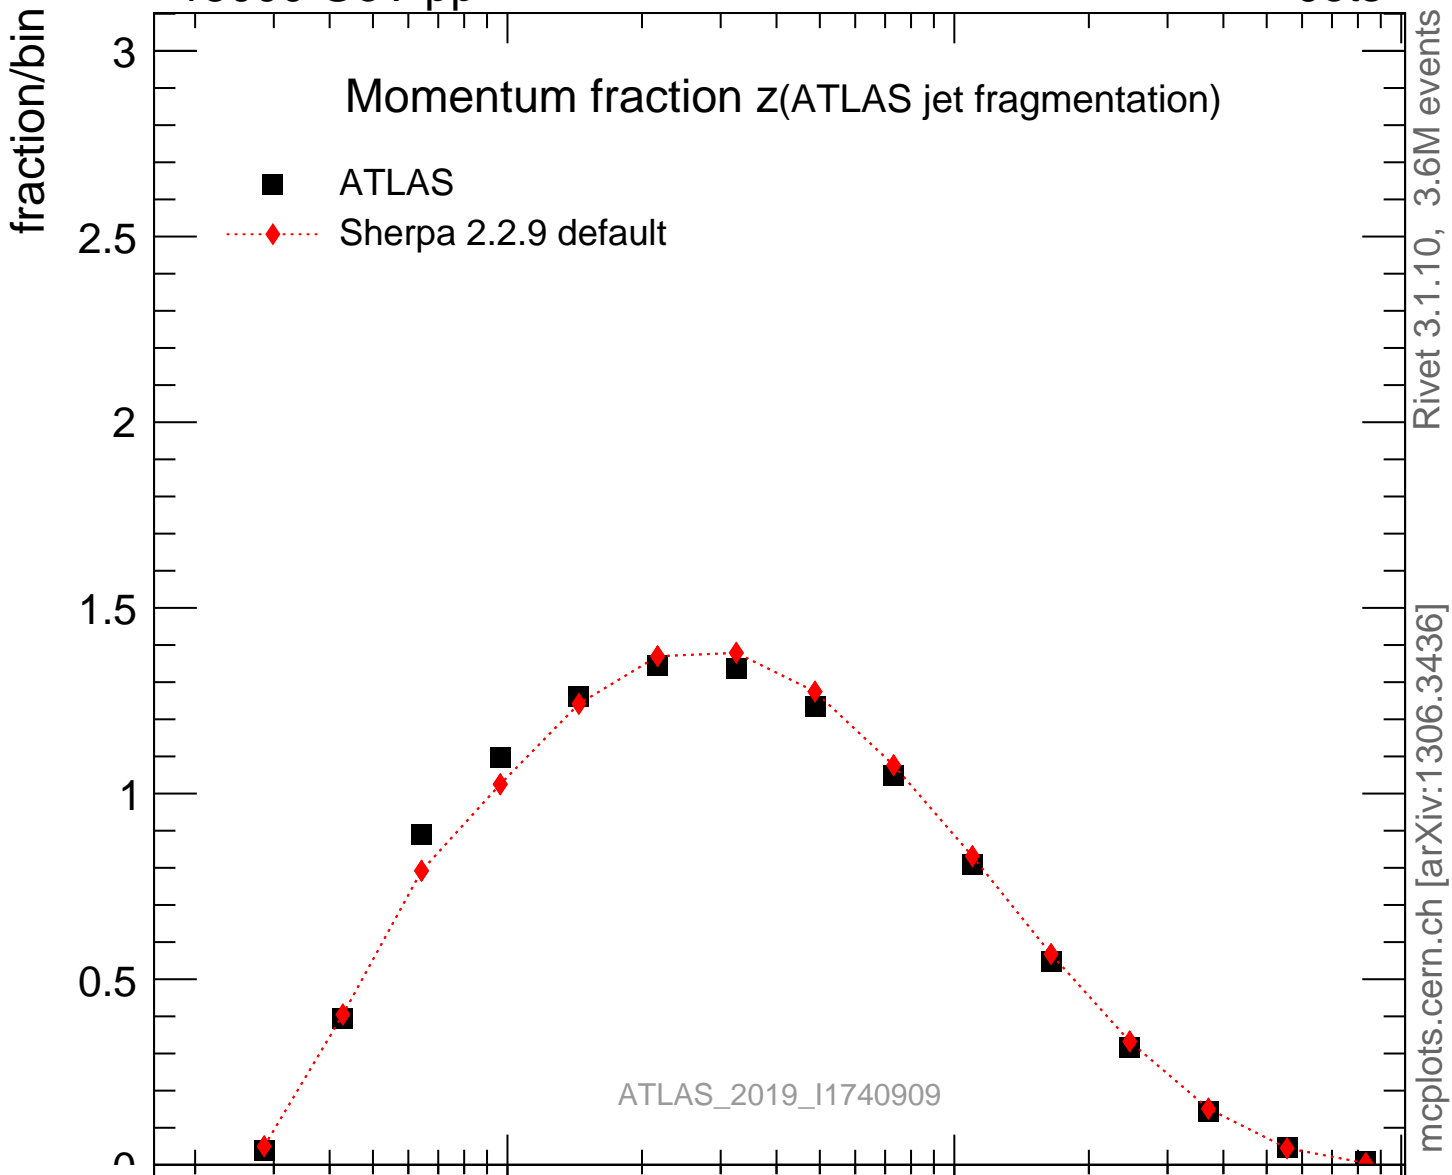

13000 GeV pp

Jets

Rivet 3.1.10, 3.6M events  
mcplots.cern.ch [arXiv:1306.3436]