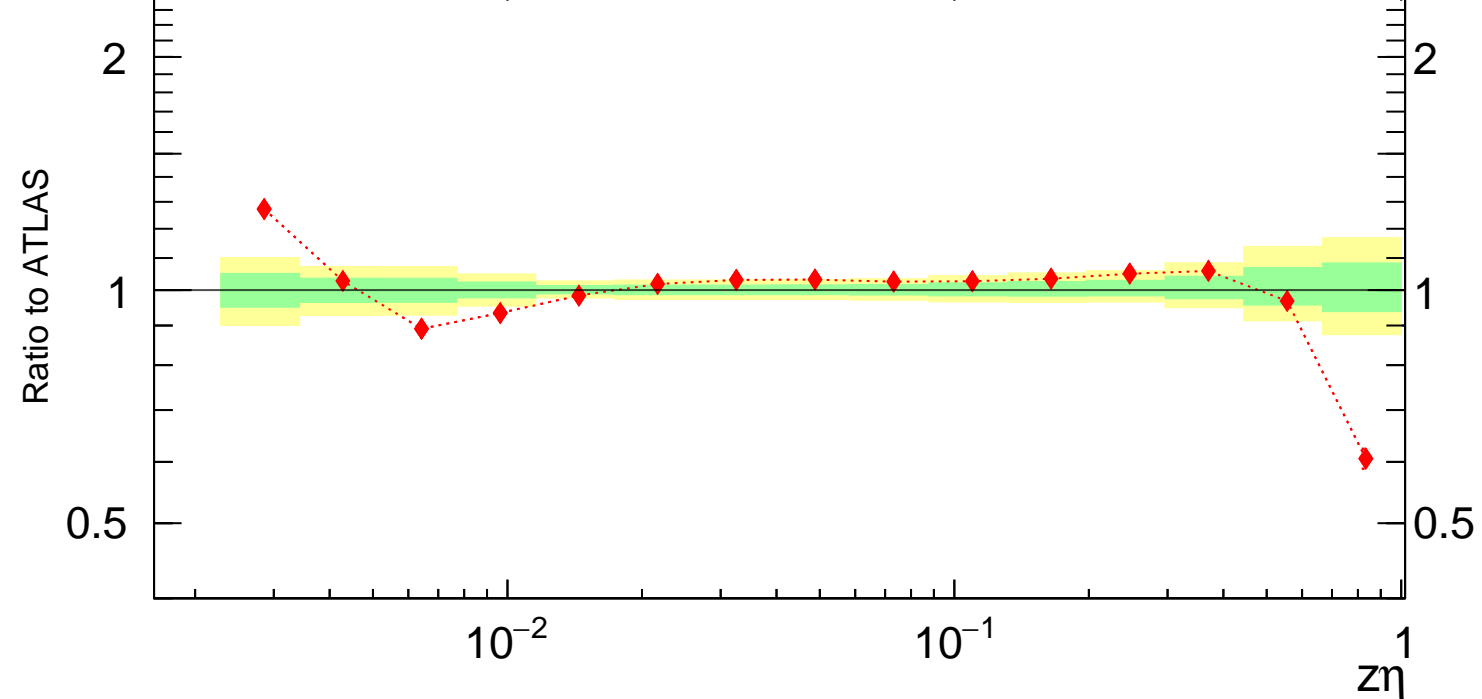

13000 GeV pp

Jets

Rivet 3.1.10, 3.6M events  
mcplots.cern.ch [arXiv:1306.3436]