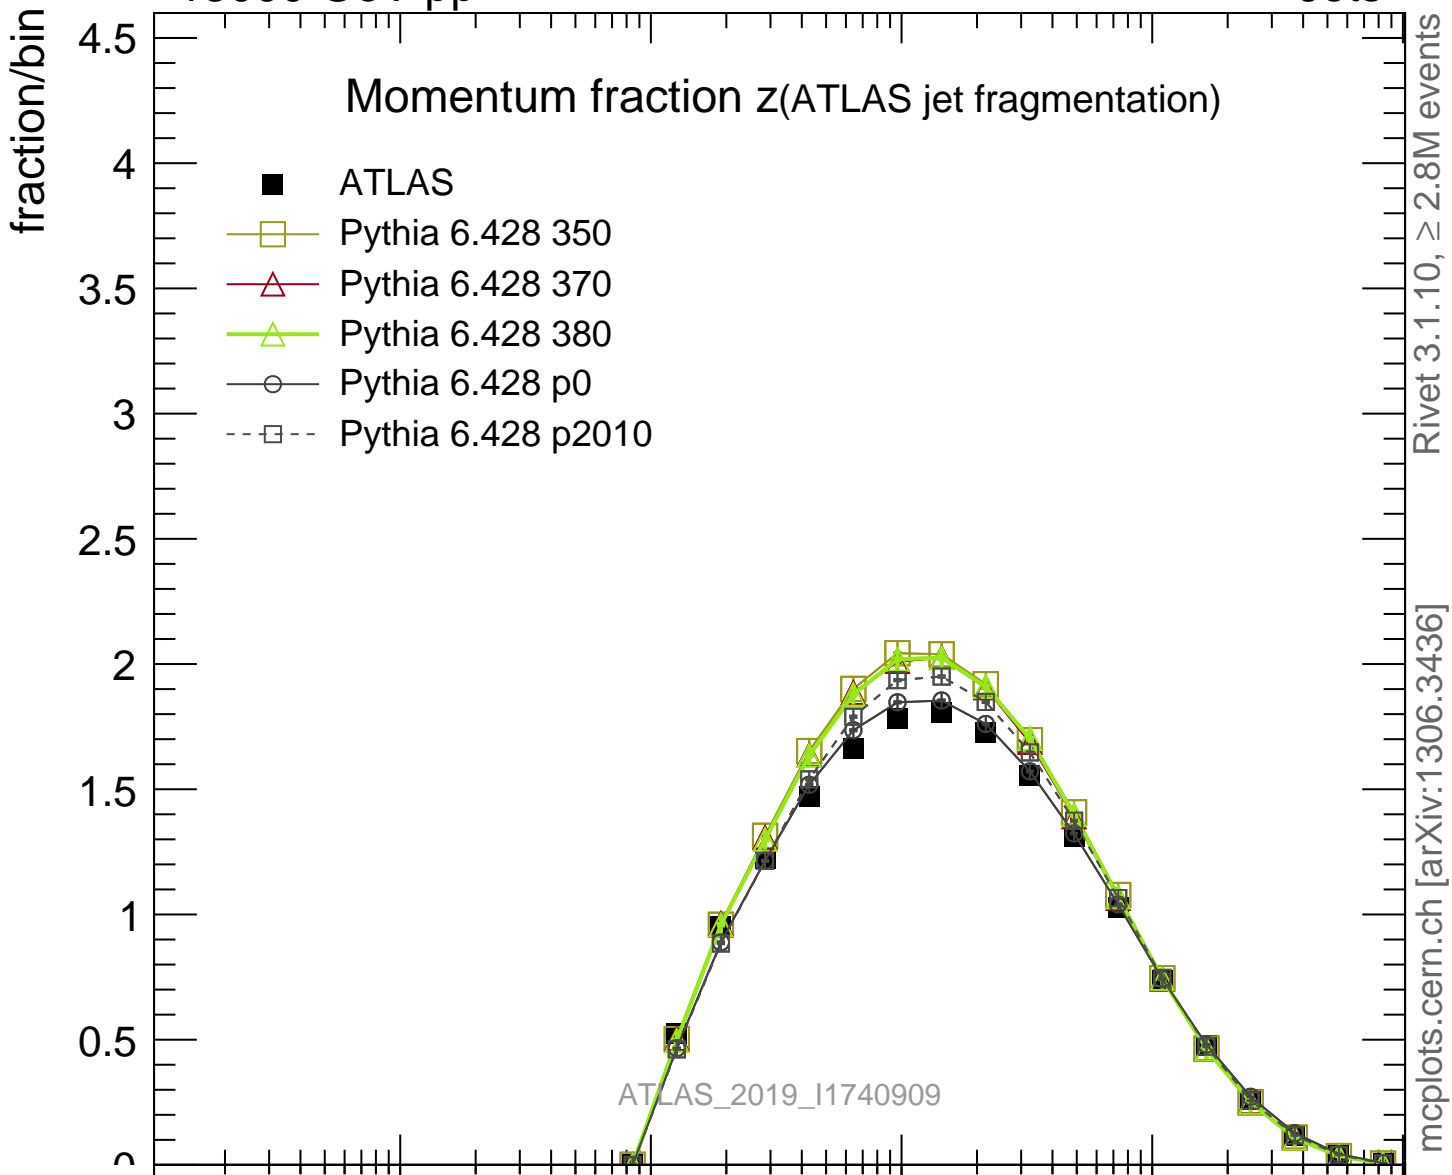

13000 GeV pp

Jets

Rivet 3.1.10, $\geq 2.8\text{M}$ events
mcplots.cern.ch [arXiv:1306.3436]