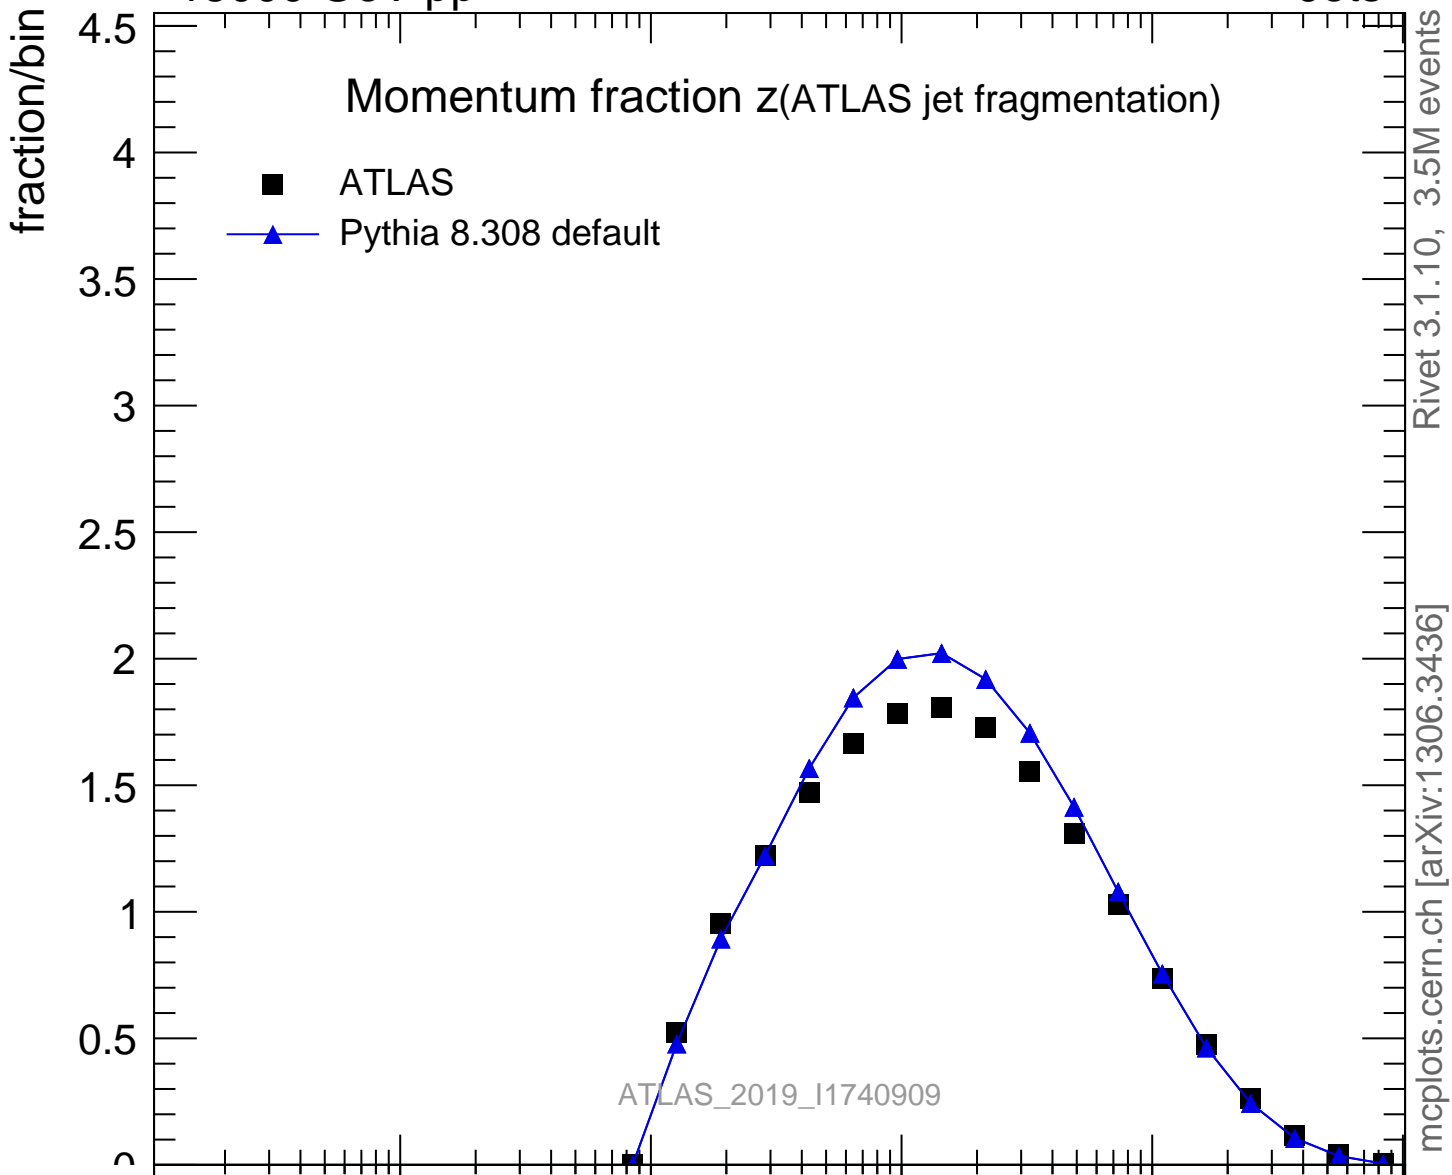

13000 GeV pp

Jets

Rivet 3.1.10, 3.5M events  
mcplots.cern.ch [arXiv:1306.3436]