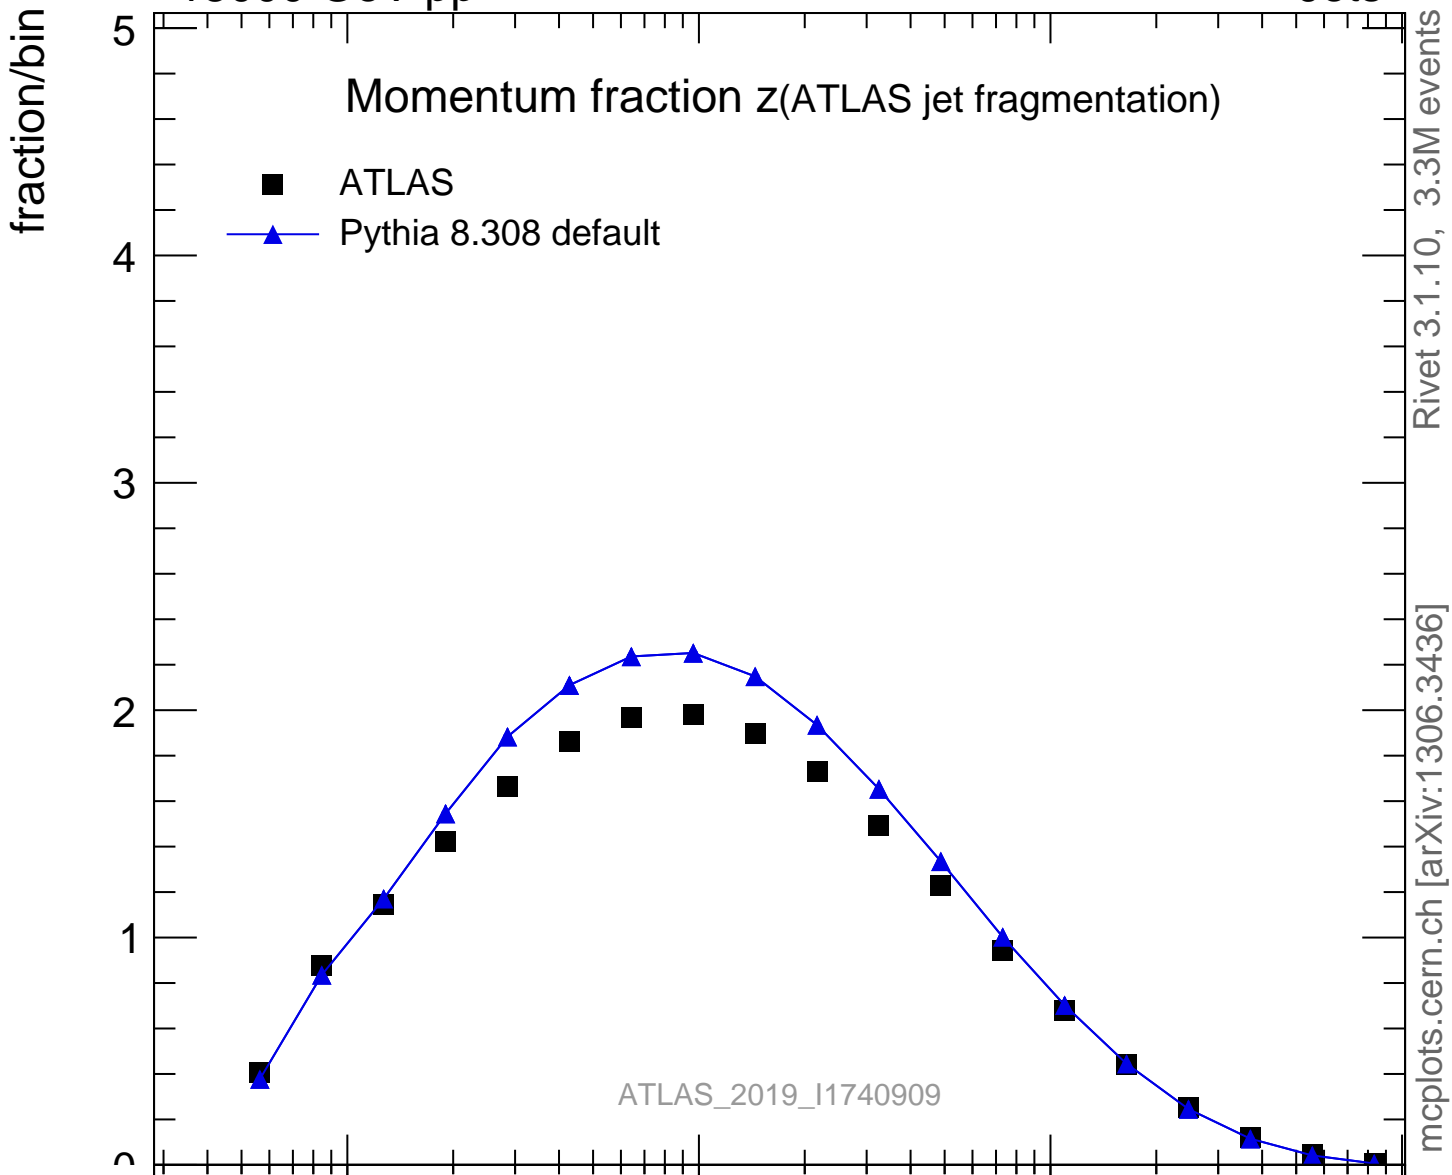

13000 GeV pp

Jets

Rivet 3.1.10, 3.3M events  
mcplots.cern.ch [arXiv:1306.3436]