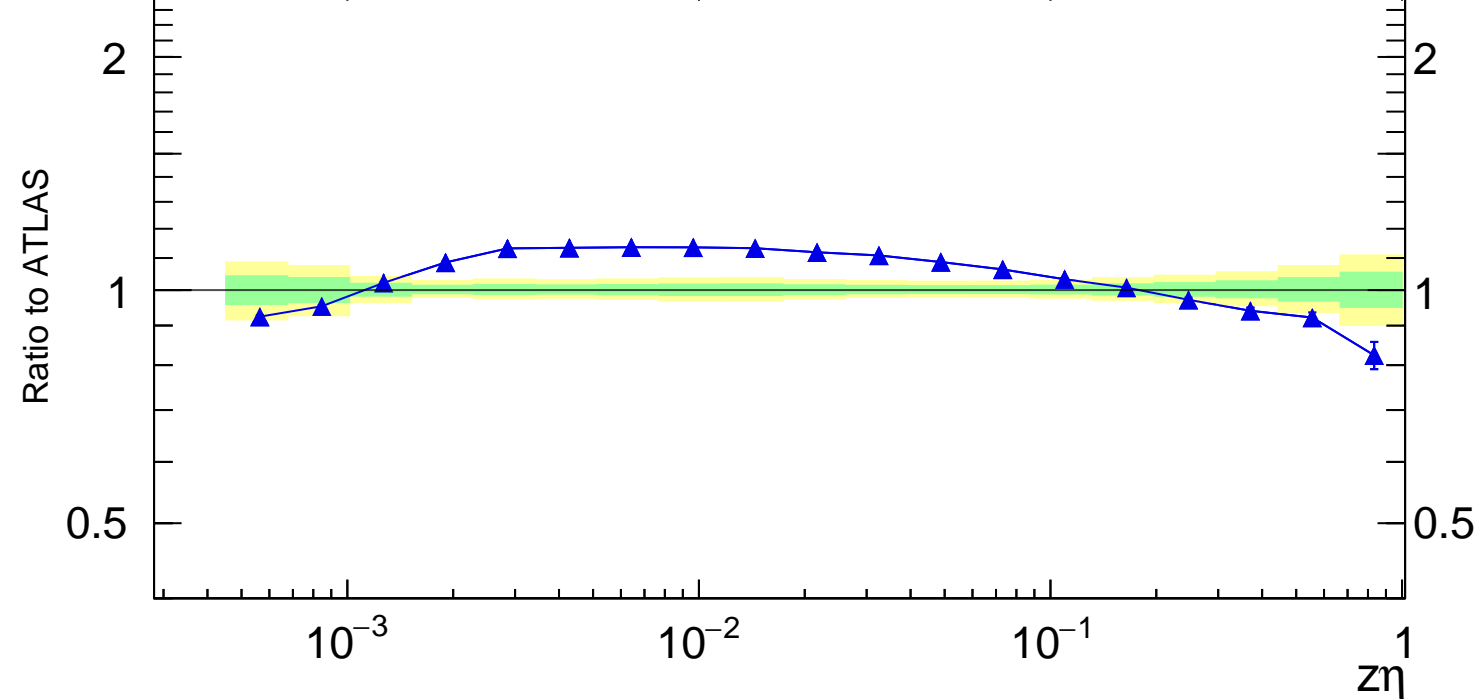

13000 GeV pp

Jets

Rivet 3.1.10, 3.3M events  
mcplots.cern.ch [arXiv:1306.3436]