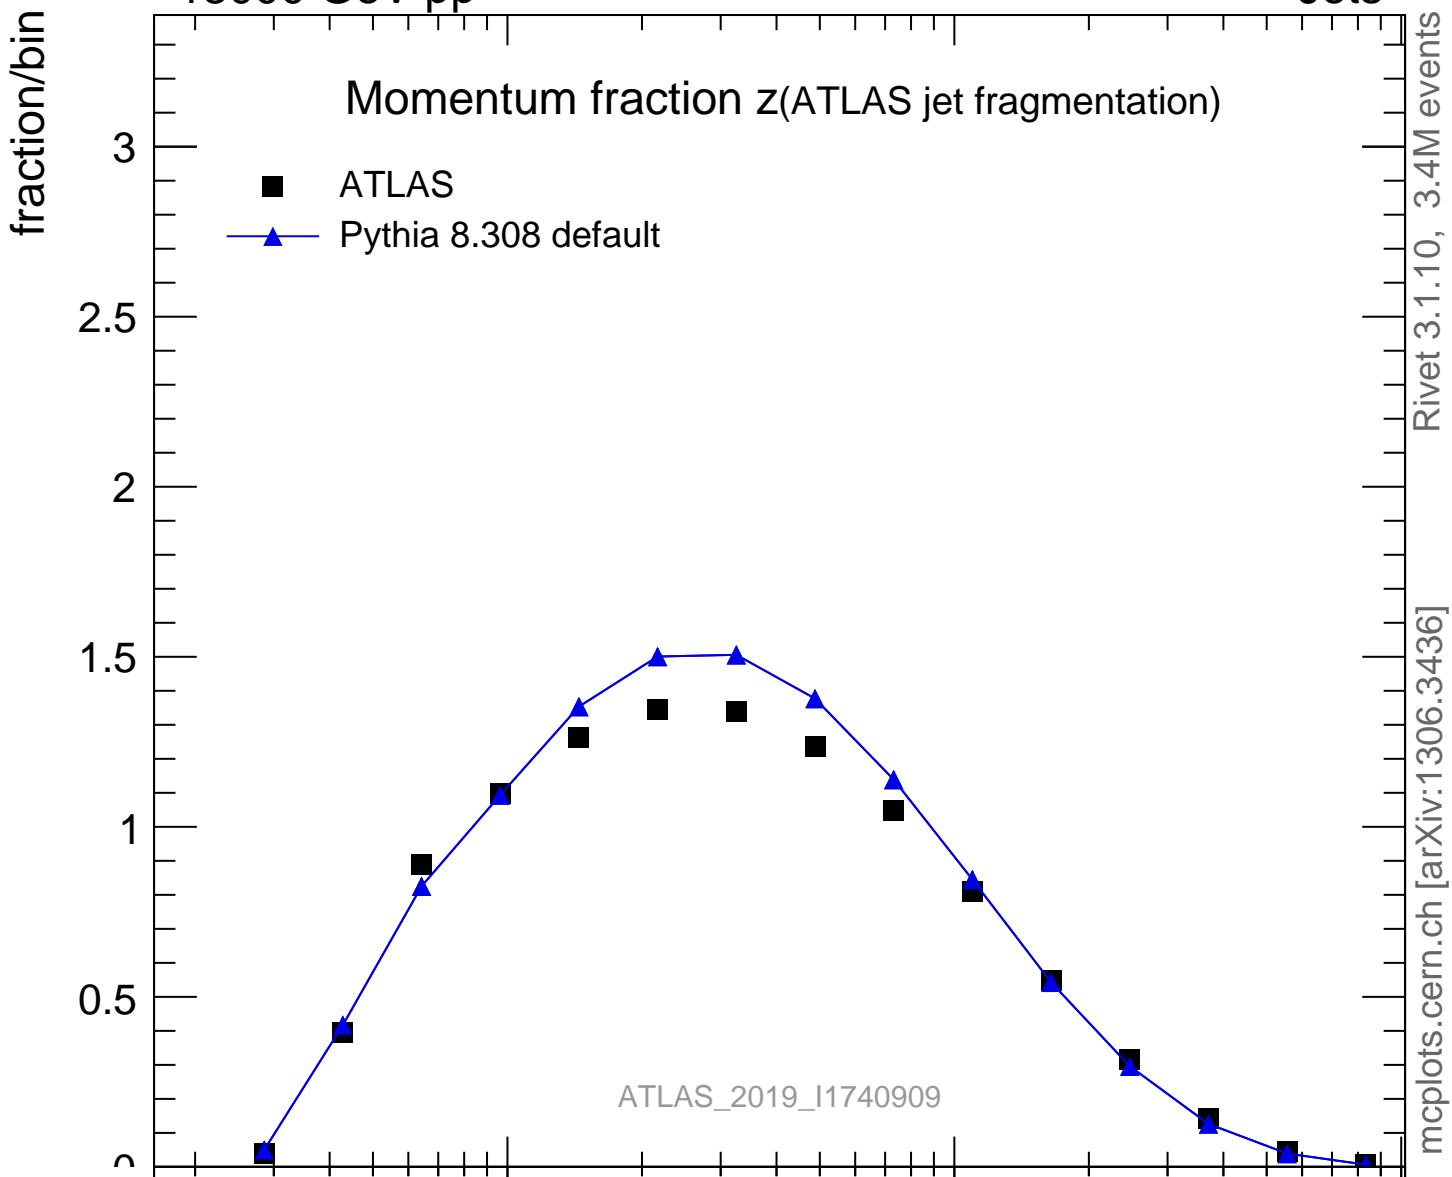

13000 GeV pp

Jets

Rivet 3.1.10, 3.4M events
mcplots.cern.ch [arXiv:1306.3436]