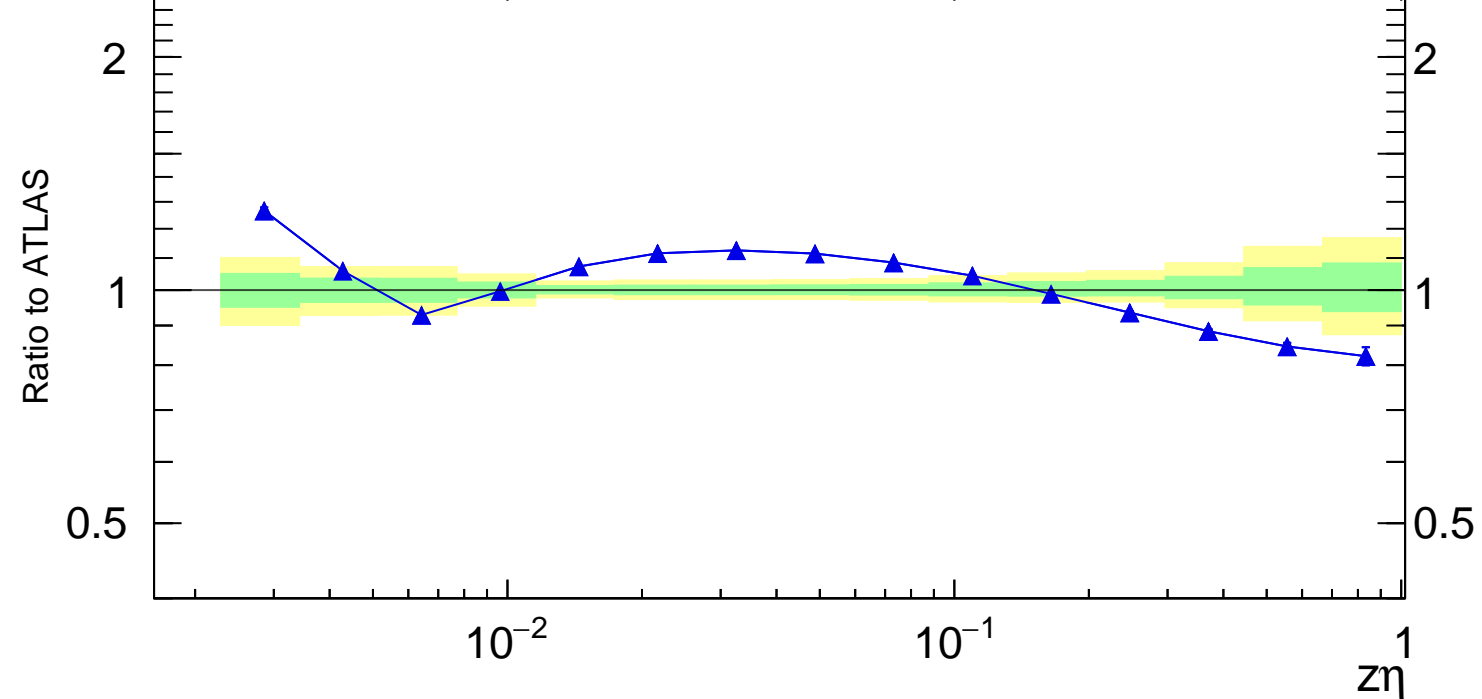

13000 GeV pp

Jets

Rivet 3.1.10, 3.4M events
mcplots.cern.ch [arXiv:1306.3436]