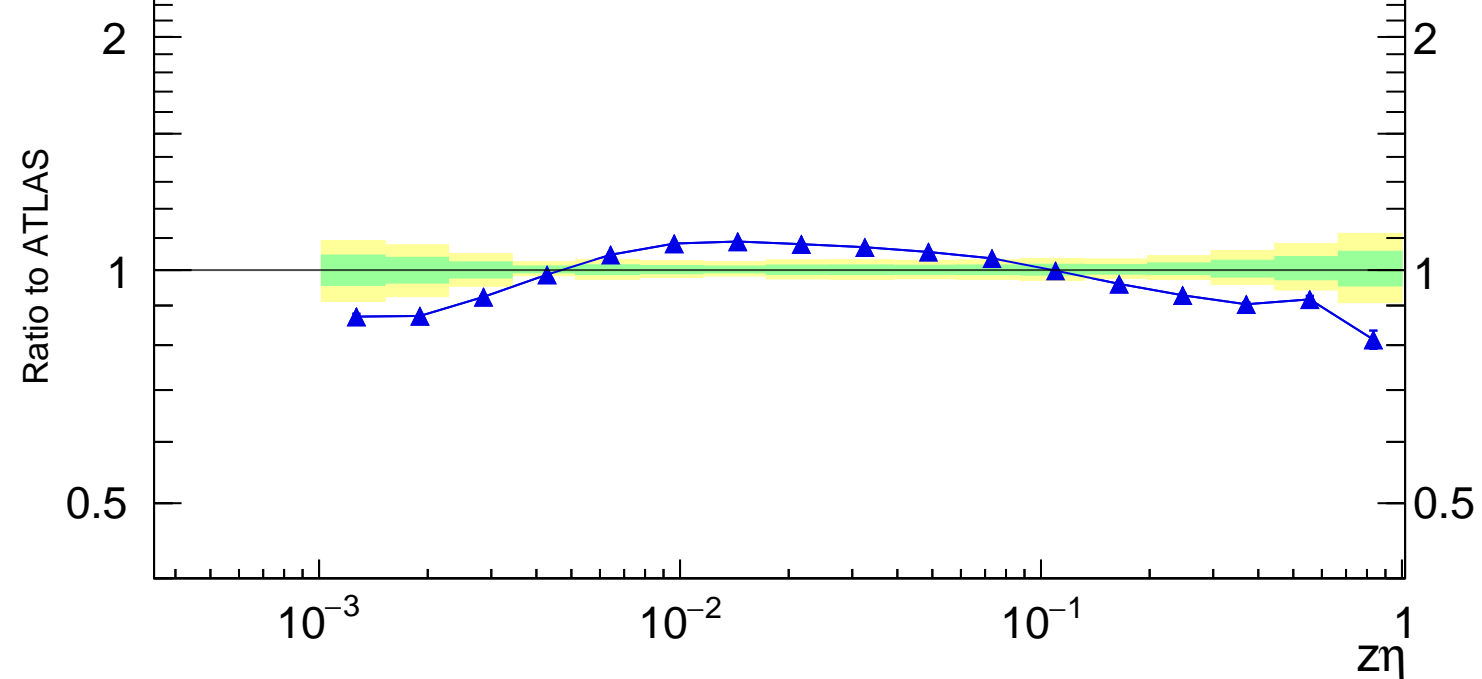

13000 GeV pp

Jets

Rivet 3.1.10, 3.4M events
mcplots.cern.ch [arXiv:1306.3436]