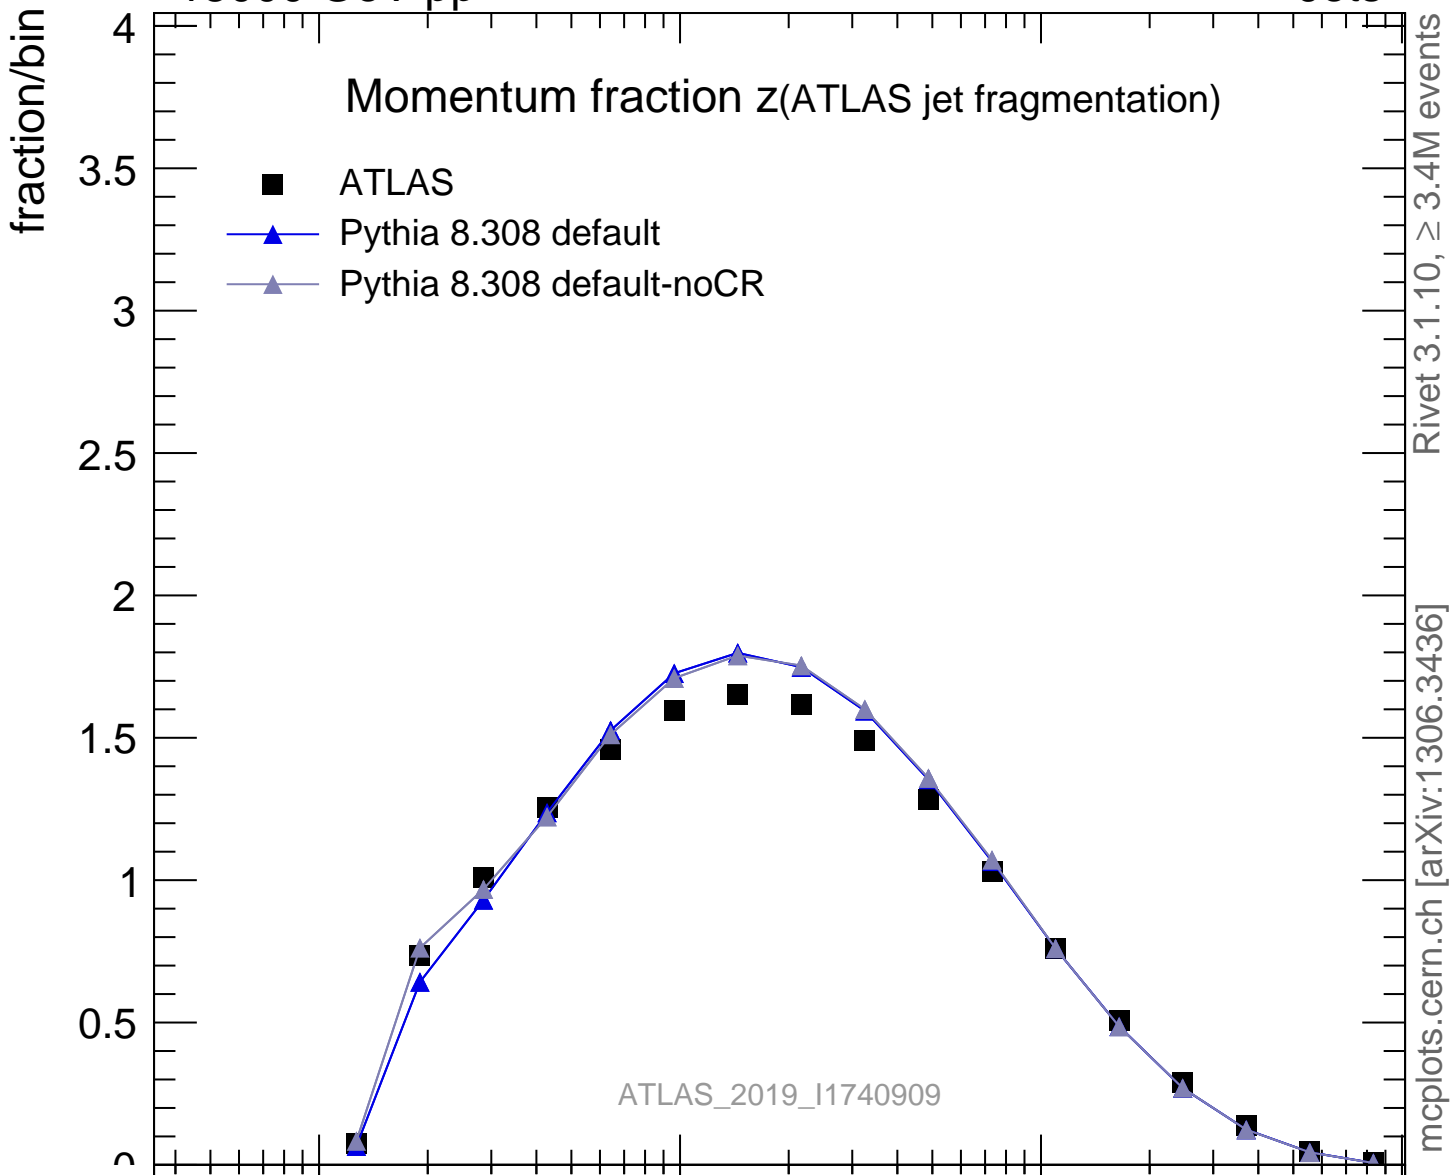

13000 GeV pp

Jets

Rivet 3.1.10, ≥ 3.4 M events
mcplots.cern.ch [arXiv:1306.3436]