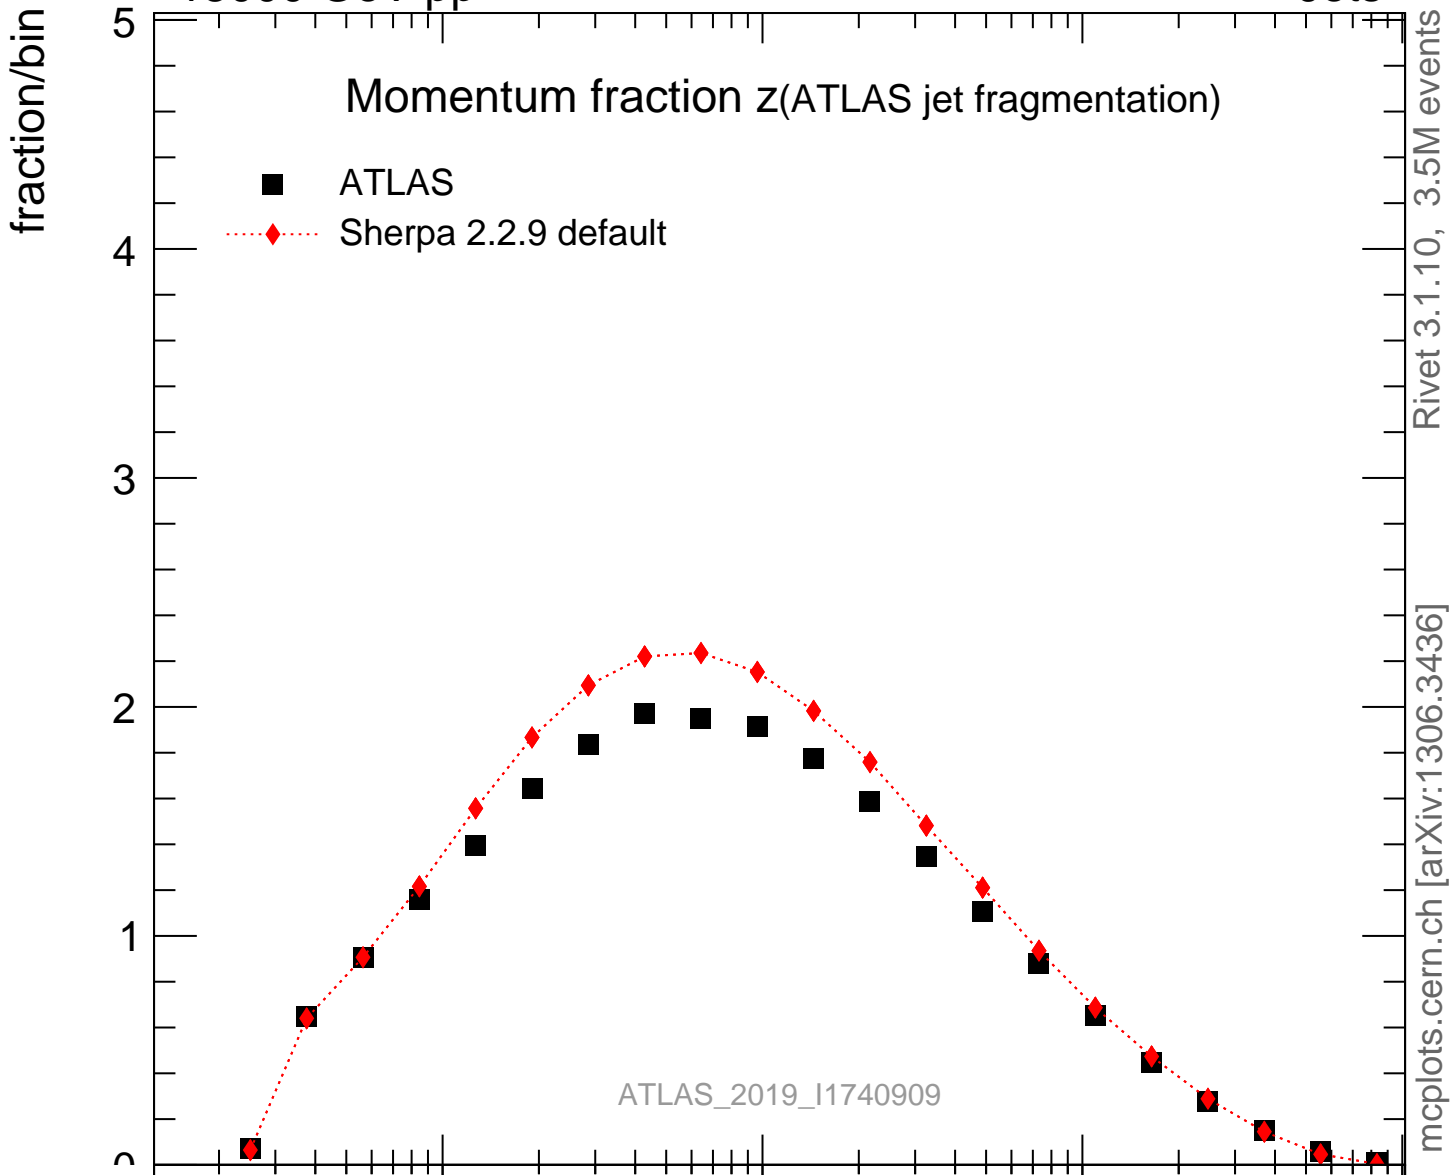

13000 GeV pp

Jets

Rivet 3.1.10, 3.5M events
mcplots.cern.ch [arXiv:1306.3436]