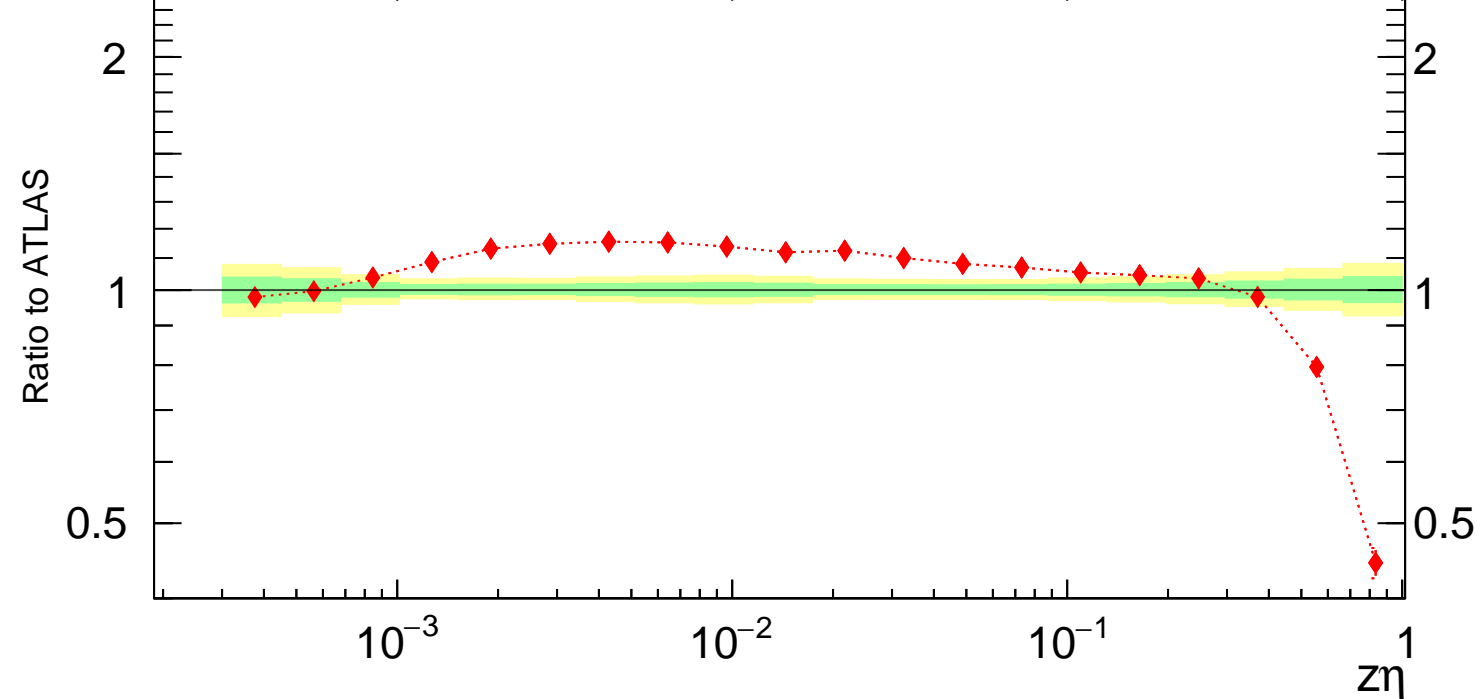

13000 GeV pp

Jets

Rivet 3.1.10, 3.3M events
mcplots.cern.ch [arXiv:1306.3436]