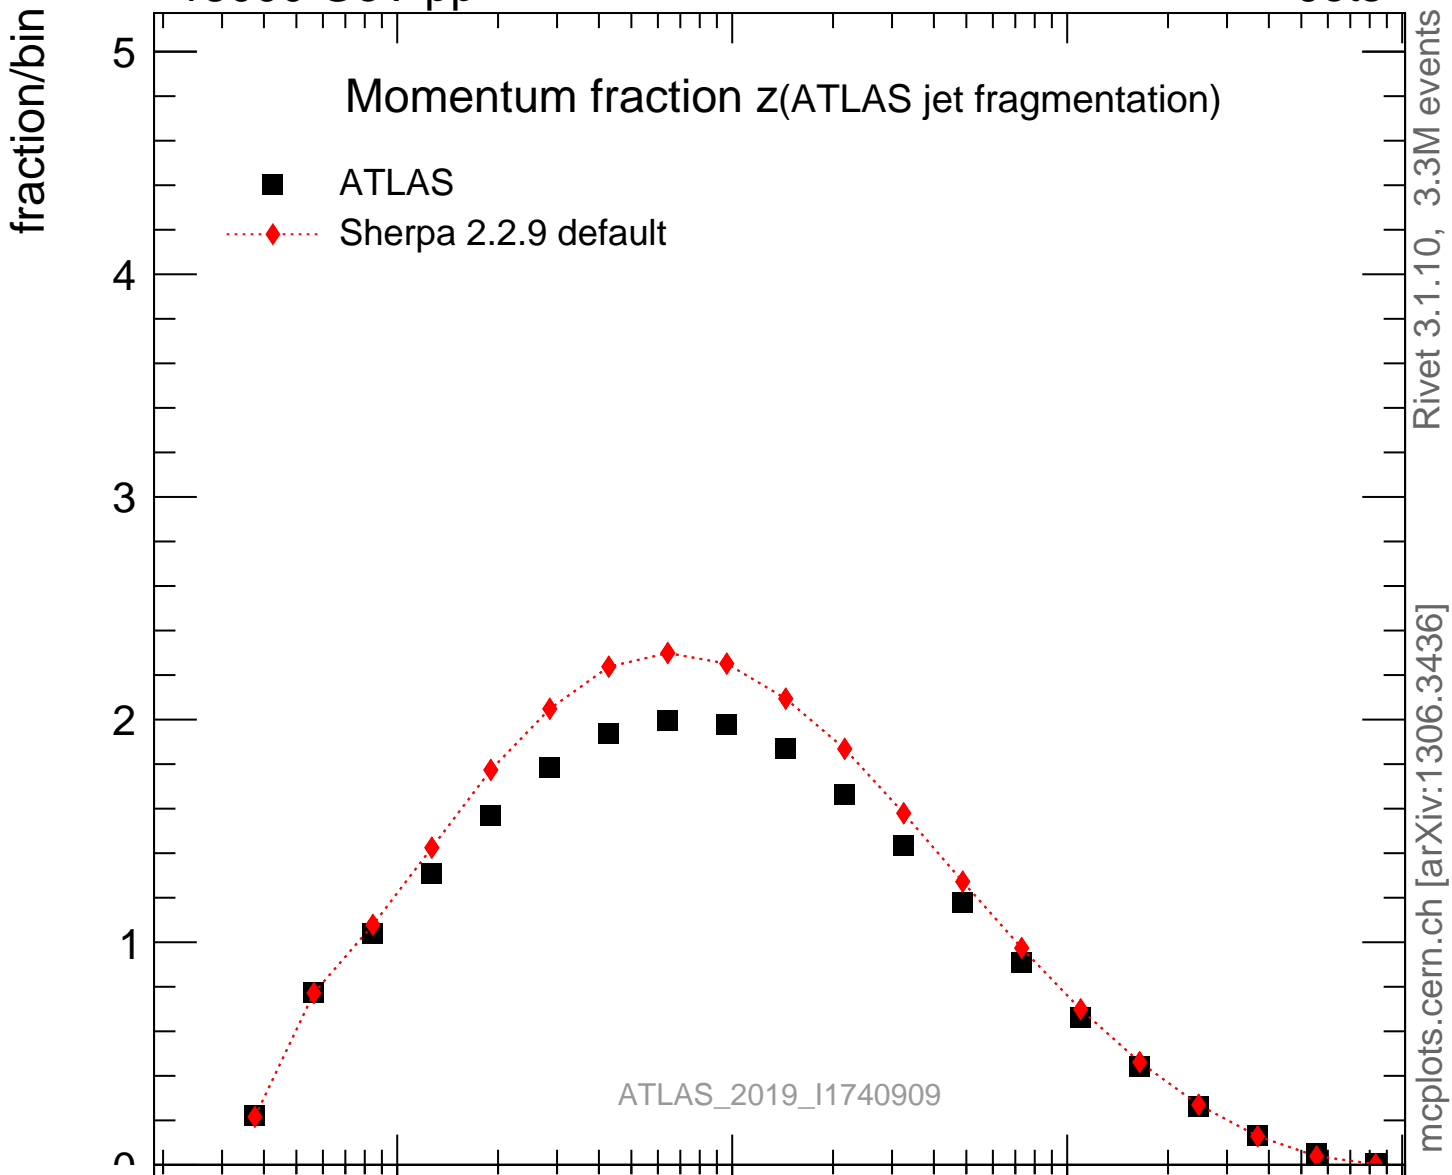

13000 GeV pp

Jets

Rivet 3.1.10, 3.3M events
mcplots.cern.ch [arXiv:1306.3436]