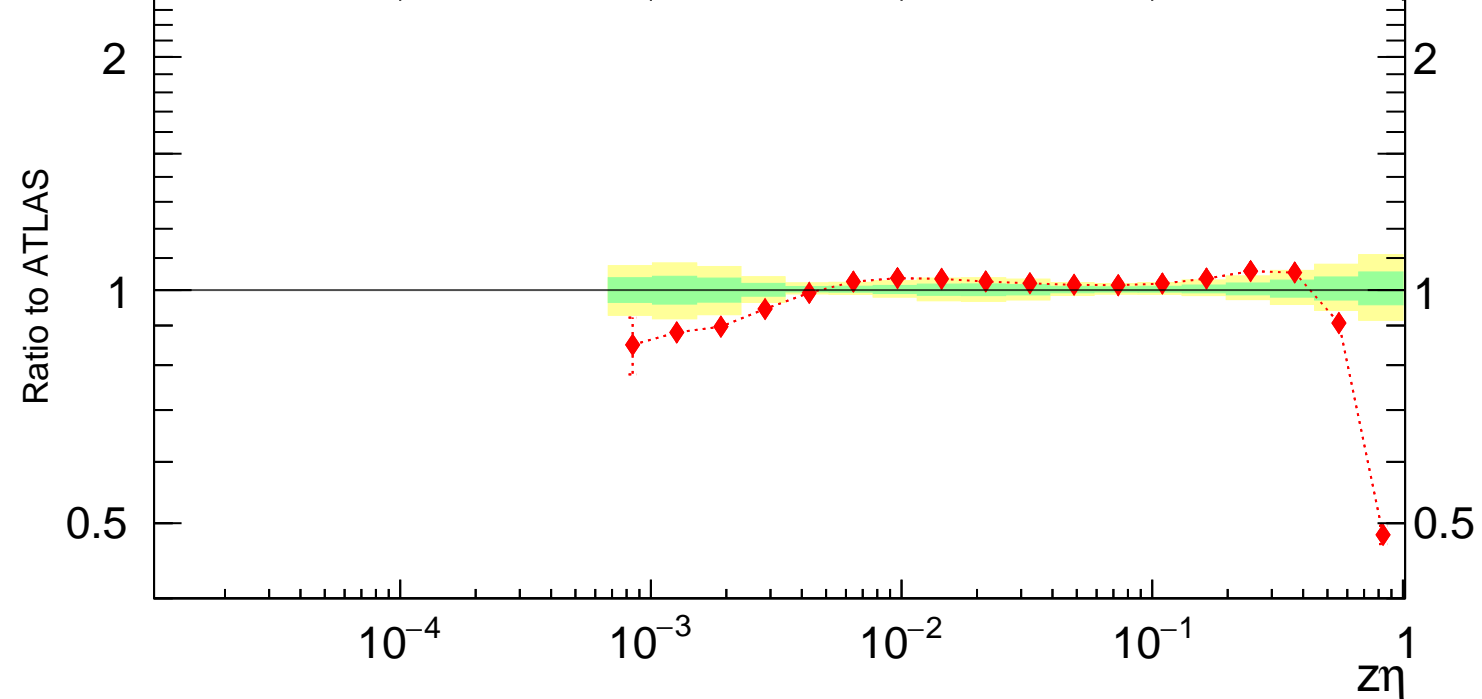

13000 GeV pp

Jets

Rivet 3.1.10, 3.6M events
mcplots.cern.ch [arXiv:1306.3436]