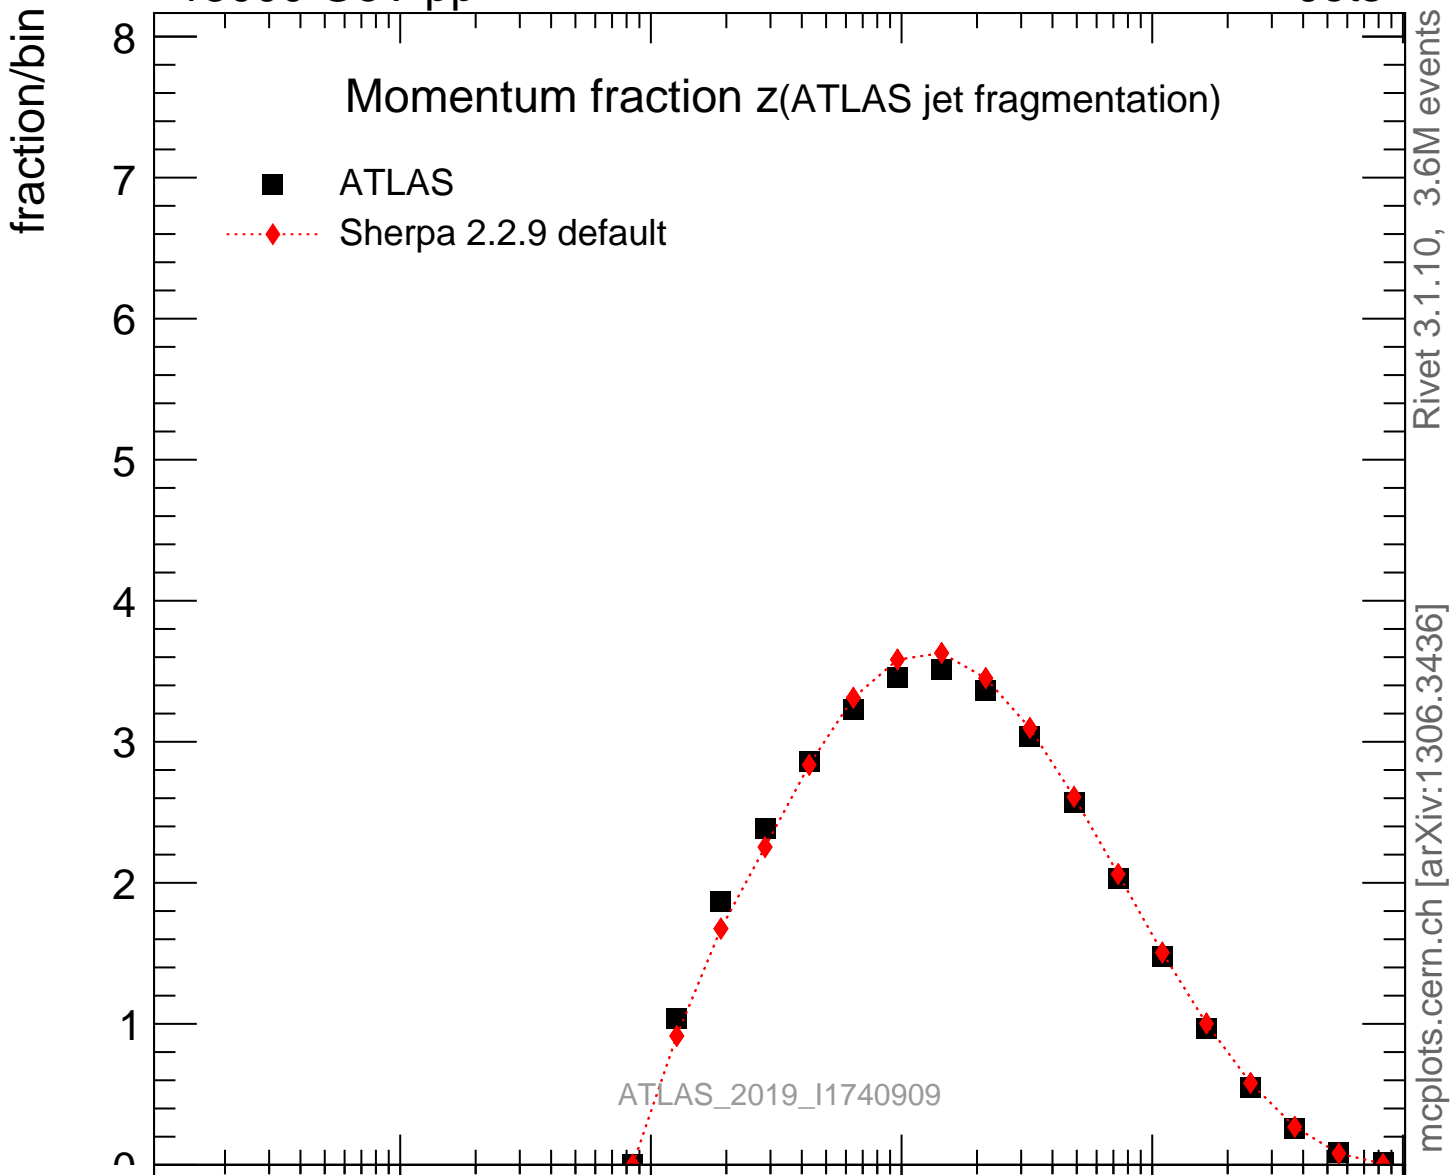

13000 GeV pp

Jets

Rivet 3.1.10, 3.6M events
mcplots.cern.ch [arXiv:1306.3436]