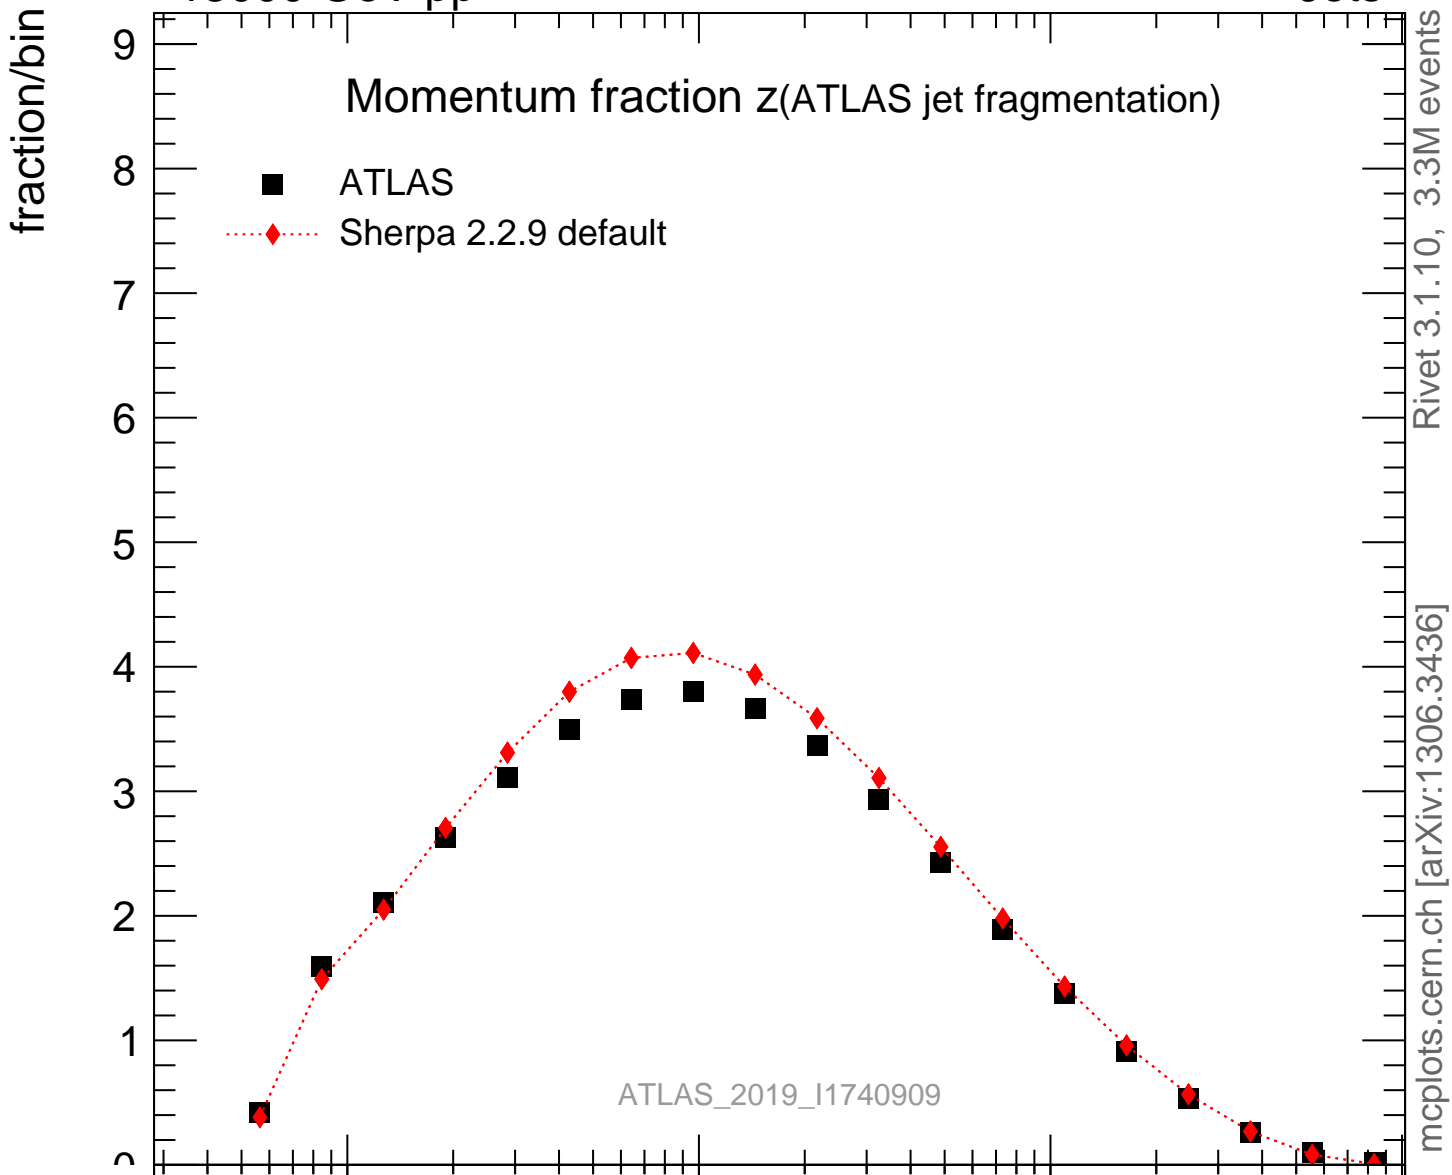

13000 GeV pp

Jets

Rivet 3.1.10, 3.3M events
mcplots.cern.ch [arXiv:1306.3436]