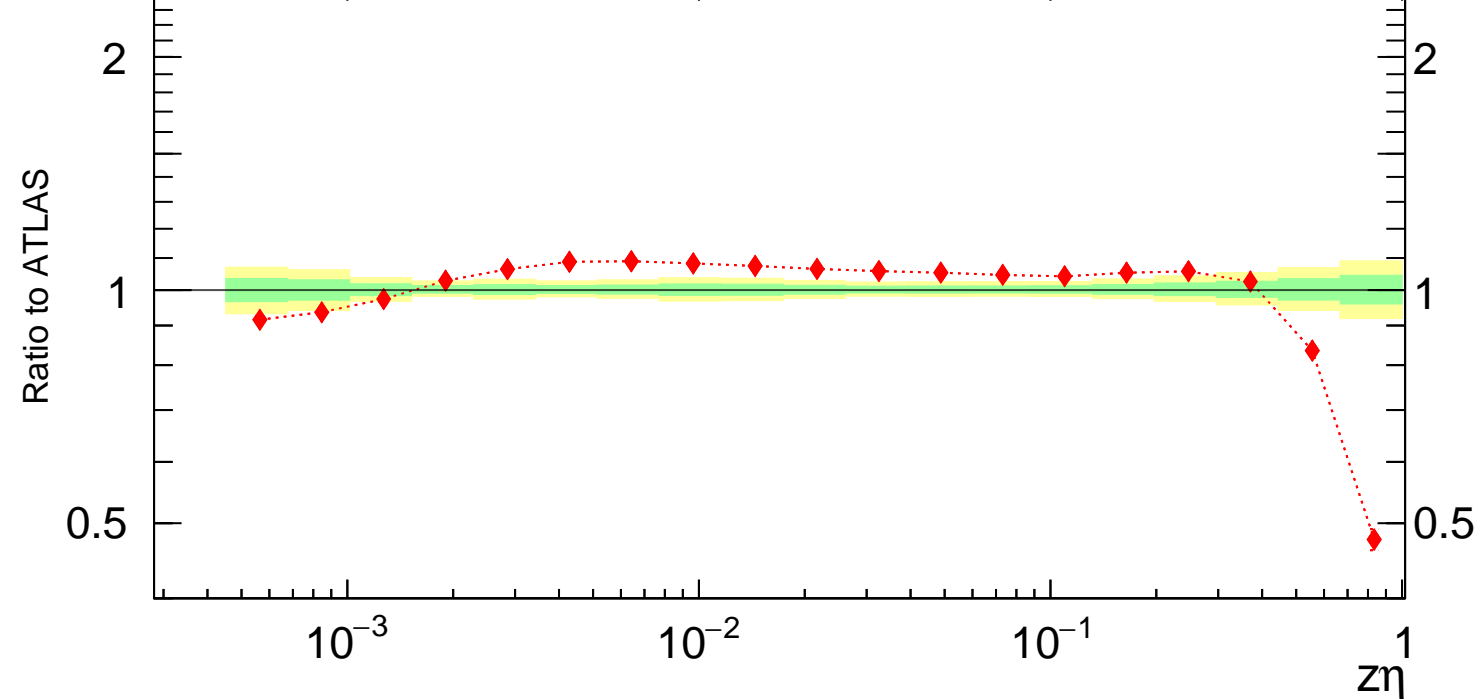

13000 GeV pp

Jets

Rivet 3.1.10, 3.3M events
mcplots.cern.ch [arXiv:1306.3436]